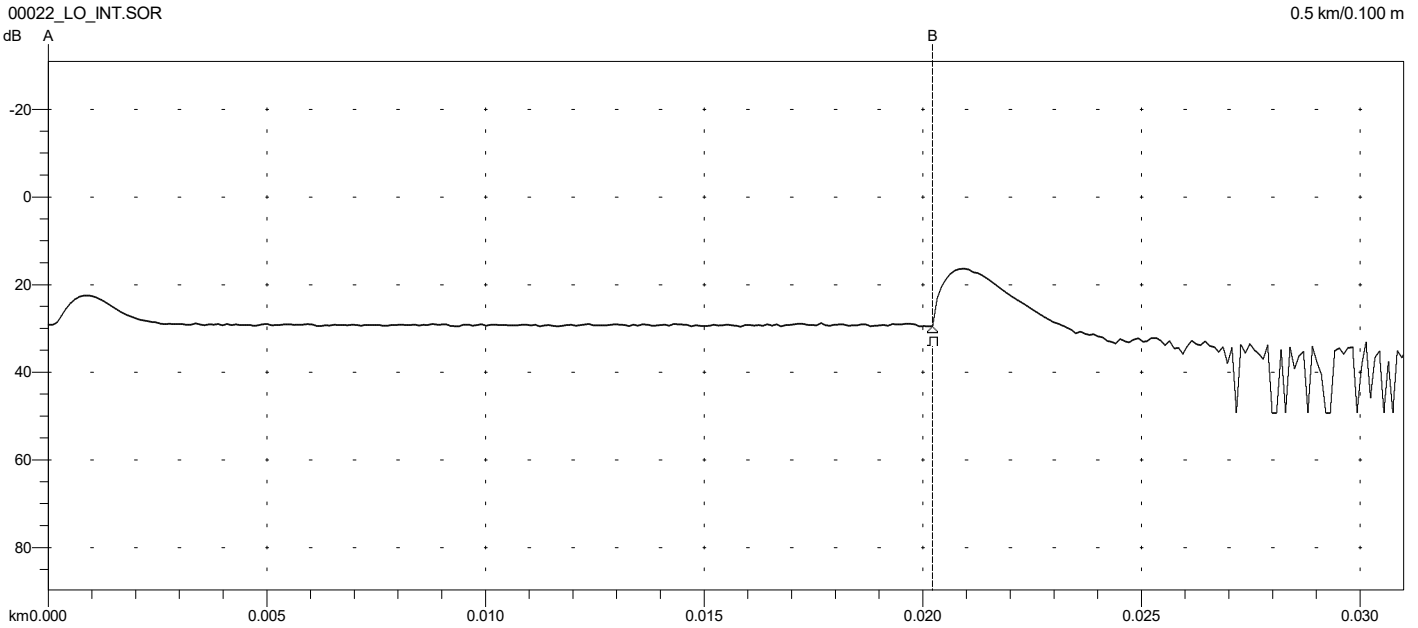

FIBERNET

Anritsu NetWorks/OTDR - Version 5.0.00
Date: 08/11/2023 Time: 06:13 PM

A: 0.0000 km B: 0.0202 km A -> B: 0.0202 km	Index: 1.468200 2-Point Loss: 0.327 dB Reflectance: N/A	[H] 3ns / 0.3m Avg: Fast 12288 /1550 nm/SM

Analysis Results -- 00022_LO_INT.SOR

Feature #/Type	Location (km)	Event-Event (dB) (dB/Km)	Loss (dB)	Refl (dB)
1/E	0.0202	0.18 9.096	>3.00	>-50.84

Overall (End-to-End) Loss: 0.18 dB

```
Primary Trace: 00022_LO_INT.SOR
Date: 08/11/23 Range: 0.5 km
Time: 06:39 PM Resolution: 0.100 m
Product Type: MT9085B-05 Pulse Width: 3 ns
Opt. Module: Index: 1.468200
Fiber Type: Singlemode WaveLength: 1550 nm
FAS Thresholds: Horz. Shift: 0.0000 km
Loss: 0.05 dB Vert. Shift: 0.00 dB
Reflectance: -60.00 dB No. Averages: 12288
Fiber Break: 3.00 dB
Backscatter: -81.50 Trace Type: Anr SR4731
Trace Flags: Analysis
ORL: N/A
```

----- Page 1 -----

Language: IT
Cable ID:
Fiber ID: 80
Wavelength: 1550
Org. Loc:
Term. Loc:
Cable Code:
Condition: OT
Operator:
Comment:
Supplier: Anritsu
OTDR Model: MT9085B-055
S/N: 6272566725
Optics Mod:
S/N:
S/W Rev.: 2.03
Other: