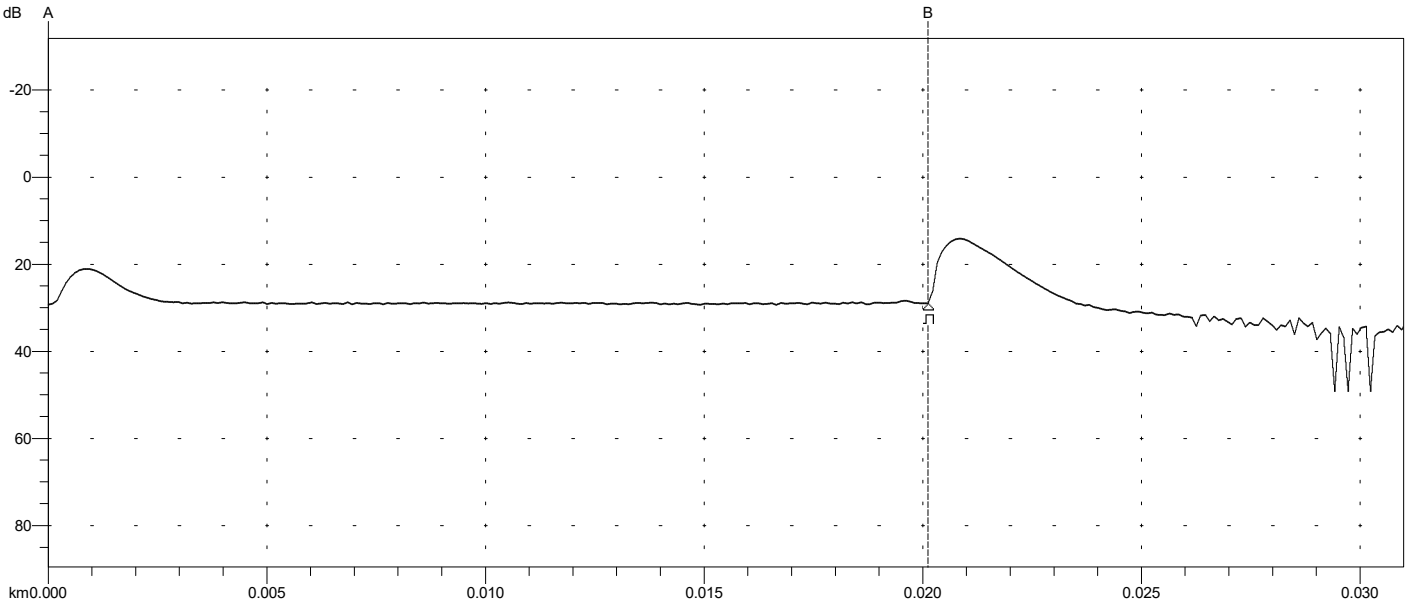

FIBERNET

Anritsu NetWorks/OTDR - Version 5.0.00
Date: 08/11/2023 Time: 06:16 PM

00044_LO_EXT.SOR

0.5 km/0.100 m

A: 0.0000 km B: 0.0201 km A -> B: 0.0201 km	Index: 1.468200 2-Point Loss: -0.351 dB Reflectance: N/A	[H] 3ns / 0.3m Avg: Fast 12288 /1550 nm/SM

Analysis Results -- 00044_LO_EXT.SOR

Feature #/Type	Location (km)	Event-Event (dB) (dB/Km)	Loss (dB)	Refl (dB)
1/E	0.0201	-0.30-14.674	>3.00	>-46.99

Overall (End-to-End) Loss: -0.30 dB

```
Primary Trace: 00044_LO_EXT.SOR
Date: 08/11/23 Range: 0.5 km
Time: 07:32 PM Resolution: 0.100 m
Product Type: MT9085B-05 Pulse Width: 3 ns
Opt. Module: Index: 1.468200
Fiber Type: Singlemode WaveLength: 1550 nm
FAS Thresholds: Horz. Shift: 0.0000 km
Loss: 0.05 dB Vert. Shift: 0.00 dB
Reflectance: -60.00 dB No. Averages: 12288
Fiber Break: 3.00 dB
Backscatter: -81.50 Trace Type: Anr SR4731
Trace Flags: Analysis
ORL: N/A
```

----- Page 1 -----

Language: IT
Cable ID:
Fiber ID: 80
Wavelength: 1550
Org. Loc:
Term. Loc:
Cable Code:
Condition: OT
Operator:
Comment:
Supplier: Anritsu
OTDR Model: MT9085B-055
S/N: 6272566725
Optics Mod:
S/N:
S/W Rev.: 2.03
Other: