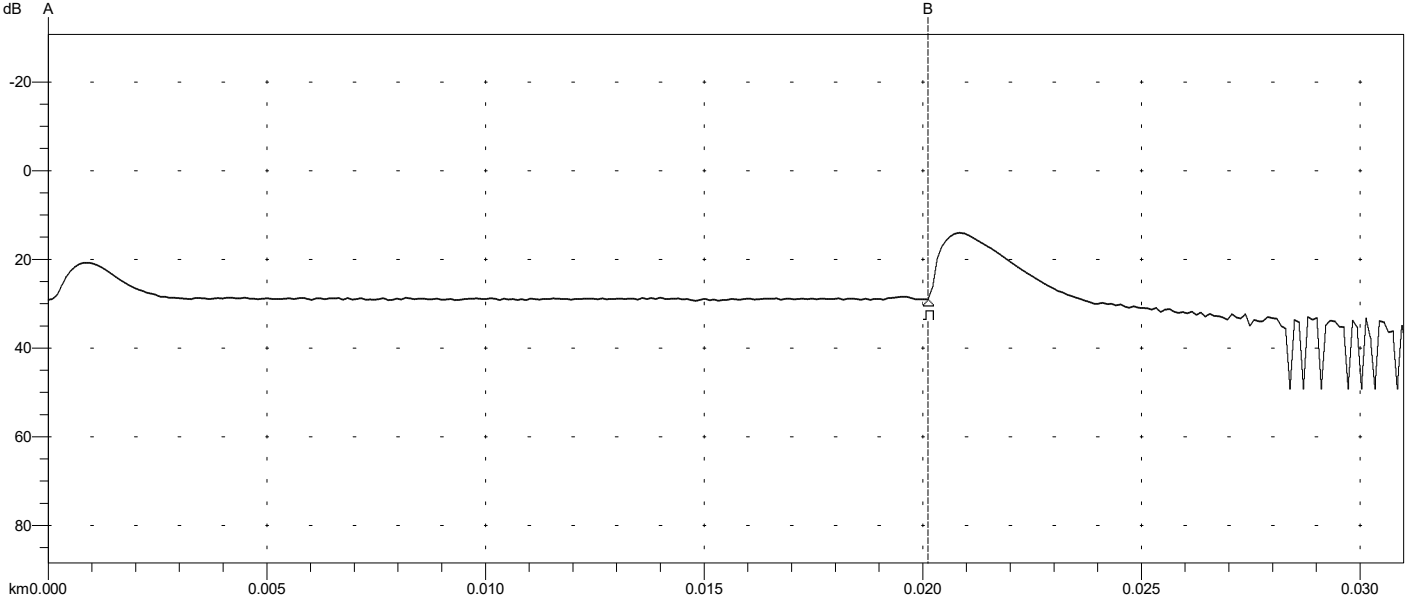

FIBERNET

Anritsu NetWorks/OTDR - Version 5.0.00
Date: 08/11/2023 Time: 06:16 PM

00044_LO_INT.SOR

0.5 km/0.100 m

A: 0.0000 km B: 0.0201 km A -> B: 0.0201 km	Index: 1.468200 2-Point Loss: -0.165 dB Reflectance: N/A	[H] 3ns / 0.3m Avg: Fast 12288 /1550 nm/SM

Analysis Results -- 00044_LO_INT.SOR

Feature #/Type	Location (km)	Event-Event (dB) (dB/Km)	Loss (dB)	Refl (dB)
1/E	0.0201	-0.25-12.570	>3.00	>-46.90

Overall (End-to-End) Loss: -0.25 dB

```
Primary Trace: 00044_LO_INT.SOR
Date: 08/11/23 Range: 0.5 km
Time: 07:33 PM Resolution: 0.100 m
Product Type: MT9085B-05 Pulse Width: 3 ns
Opt. Module: Index: 1.468200
Fiber Type: Singlemode WaveLength: 1550 nm
FAS Thresholds: Horz. Shift: 0.0000 km
Loss: 0.05 dB Vert. Shift: 0.00 dB
Reflectance: -60.00 dB No. Averages: 12288
Fiber Break: 3.00 dB
Backscatter: -81.50 Trace Type: Anr SR4731
Trace Flags: Analysis
ORL: N/A
```

----- Page 1 -----

Language: IT
Cable ID:
Fiber ID: 80
Wavelength: 1550
Org. Loc:
Term. Loc:
Cable Code:
Condition: OT
Operator:
Comment:
Supplier: Anritsu
OTDR Model: MT9085B-055
S/N: 6272566725
Optics Mod:
S/N:
S/W Rev.: 2.03
Other: