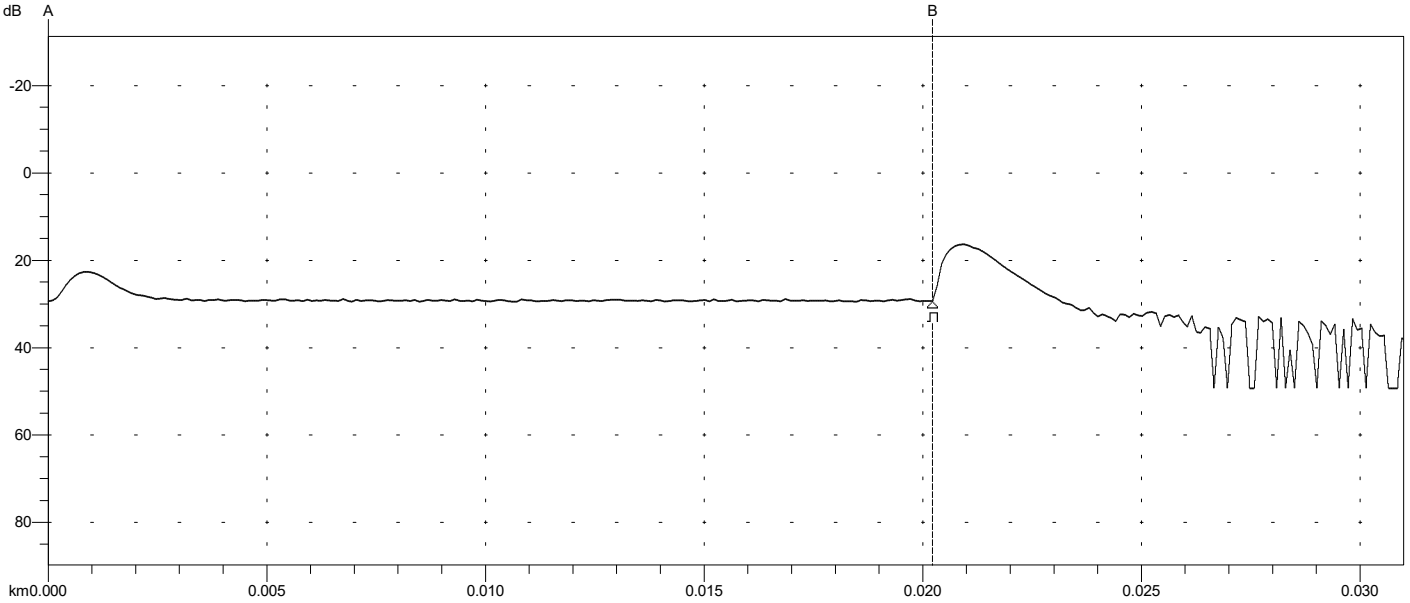

FIBERNET

Anritsu NetWorks/OTDR - Version 5.0.00
Date: 08/11/2023 Time: 06:13 PM

00022_LO_EXT.SOR

0.5 km/0.100 m

A: 0.0000 km B: 0.0202 km A -> B: 0.0202 km	Index: 1.468200 2-Point Loss: -0.033 dB Reflectance: N/A	[H] 3ns / 0.3m Avg: Fast 12288 /1550 nm/SM

Analysis Results -- 00022_LO_EXT.SOR

Feature #/Type	Location (km)	Event-Event (dB) (dB/Km)	Loss (dB)	Refl (dB)
1/E	0.0202	0.05 2.406	>3.00	>-50.79

Overall (End-to-End) Loss: 0.05 dB

```
Primary Trace: 00022_LO_EXT.SOR
Date: 08/11/23 Range: 0.5 km
Time: 06:38 PM Resolution: 0.100 m
Product Type: MT9085B-05 Pulse Width: 3 ns
Opt. Module: Index: 1.468200
Fiber Type: Singlemode WaveLength: 1550 nm
FAS Thresholds: Horz. Shift: 0.0000 km
Loss: 0.05 dB Vert. Shift: 0.00 dB
Reflectance: -60.00 dB No. Averages: 12288
Fiber Break: 3.00 dB
Backscatter: -81.50 Trace Type: Anr SR4731
Trace Flags: Analysis
ORL: N/A
```

```
----- Page 1 -----
| Language: IT |
| Cable ID: |
| Fiber ID: 80 |
| Wavelength: 1550 |
| Org. Loc: |
| Term. Loc: |
| Cable Code: |
| Condition: OT |
| Operator: |
| Comment: |
| Supplier: Anritsu |
| OTDR Model: MT9085B-055 |
| S/N: 6272566725 |
| Optics Mod: |
| S/N: |
| S/W Rev.: 2.03 |
| Other: |
```