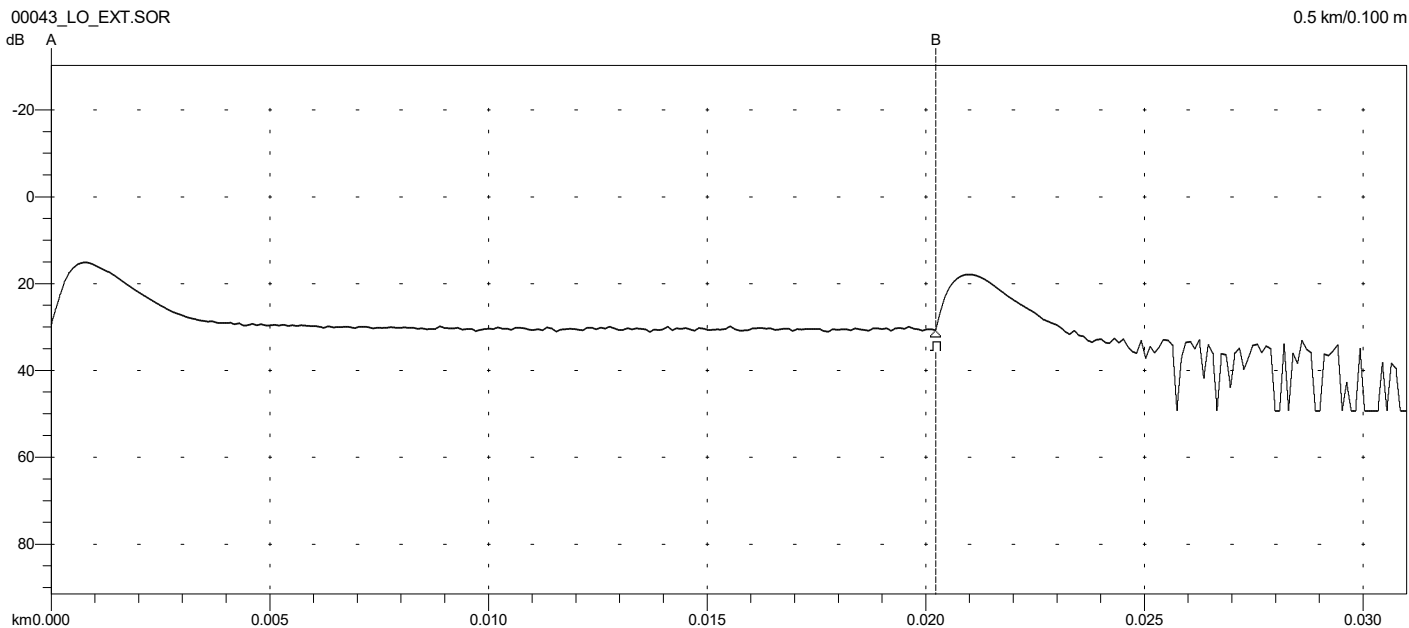

FIBERNET

Anritsu NetWorks/OTDR - Version 5.0.00
Date: 08/11/2023 Time: 06:07 PM

A: 0.0000 km B: 0.0202 km A -> B: 0.0202 km	Index: 1.468200 2-Point Loss: 1.354 dB Reflectance: N/A	[H] 3ns / 0.3m Avg: Fast 12288 /1550 nm/SM

Analysis Results -- 00043_LO_EXT.SOR

Feature #/Type	Location (km)	Event-Event (dB) (dB/Km)	Loss (dB)	Refl (dB)
1/E	0.0202	1.37 67.544	>3.00	>-51.60

Overall (End-to-End) Loss: 1.37 dB

```
Primary Trace: 00043_LO_EXT.SOR
Date: 08/11/23 Range: 0.5 km
Time: 09:55 PM Resolution: 0.100 m
Product Type: MT9085B-05 Pulse Width: 3 ns
Opt. Module: Index: 1.468200
Fiber Type: Singlemode WaveLength: 1550 nm
FAS Thresholds: Horz. Shift: 0.0000 km
Loss: 0.05 dB Vert. Shift: 0.00 dB
Reflectance: -60.00 dB No. Averages: 12288
Fiber Break: 3.00 dB
Backscatter: -81.50 Trace Type: Anr SR4731
Trace Flags: Analysis
ORL: N/A
```

----- Page 1 -----

Language: IT
Cable ID:
Fiber ID: 80
Wavelength: 1550
Org. Loc:
Term. Loc:
Cable Code:
Condition: OT
Operator:
Comment:
Supplier: Anritsu
OTDR Model: MT9085B-055
S/N: 6272566725
Optics Mod:
S/N:
S/W Rev.: 2.03
Other: