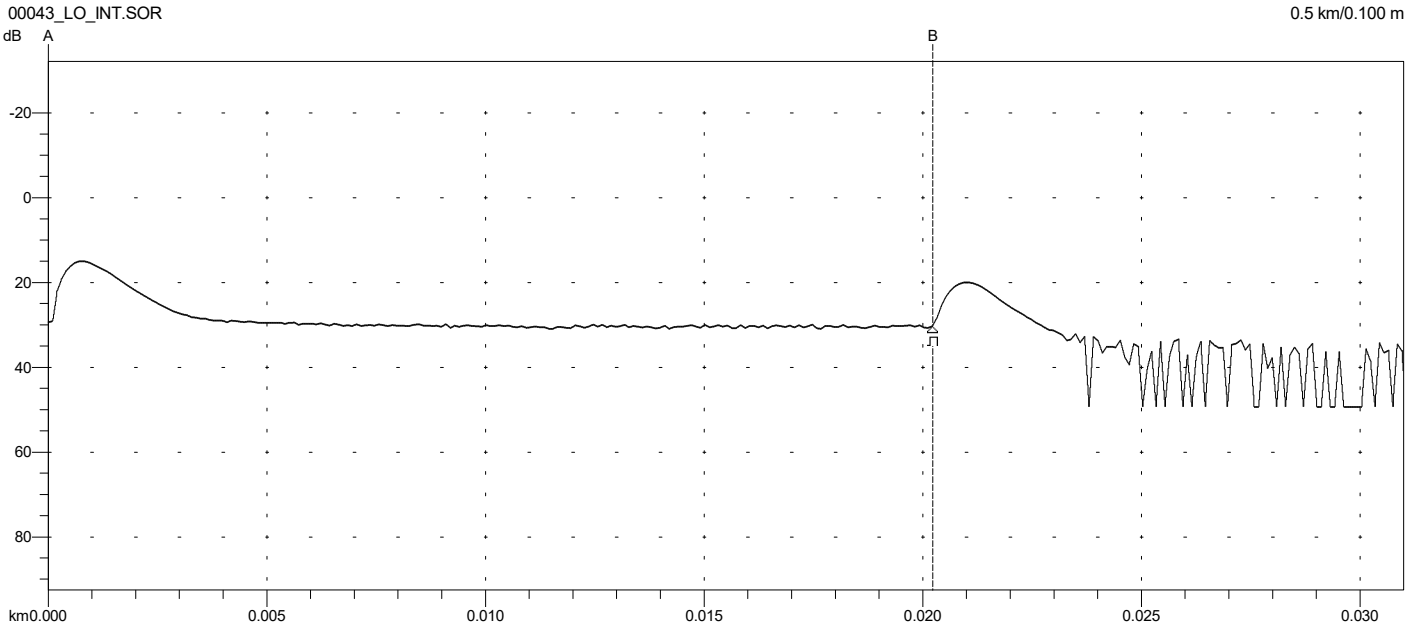

FIBERNET

Anritsu NetWorks/OTDR - Version 5.0.00
Date: 08/11/2023 Time: 06:07 PM

A: 0.0000 km B: 0.0202 km A -> B: 0.0202 km	Index: 1.468200 2-Point Loss: 0.873 dB Reflectance: N/A	[H] 3ns / 0.3m Avg: Fast 12288 /1550 nm/SM

Analysis Results -- 00043_LO_INT.SOR

Feature #/Type	Location (km)	Event-Event (dB) (dB/Km)	Loss (dB)	Refl (dB)
1/E	0.0202	1.26 62.139	>3.00	>-56.06

Overall (End-to-End) Loss: 1.26 dB

```
Primary Trace: 00043_LO_INT.SOR
Date: 08/11/23 Range: 0.5 km
Time: 09:56 PM Resolution: 0.100 m
Product Type: MT9085B-05 Pulse Width: 3 ns
Opt. Module: Index: 1.468200
Fiber Type: Singlemode WaveLength: 1550 nm
FAS Thresholds: Horz. Shift: 0.0000 km
Loss: 0.05 dB Vert. Shift: 0.00 dB
Reflectance: -60.00 dB No. Averages: 12288
Fiber Break: 3.00 dB
Backscatter: -81.50 Trace Type: Anr SR4731
Trace Flags: Analysis
ORL: N/A
```

----- Page 1 -----

Language: IT
Cable ID:
Fiber ID: 80
Wavelength: 1550
Org. Loc:
Term. Loc:
Cable Code:
Condition: OT
Operator:
Comment:
Supplier: Anritsu
OTDR Model: MT9085B-055
S/N: 6272566725
Optics Mod:
S/N:
S/W Rev.: 2.03
Other: