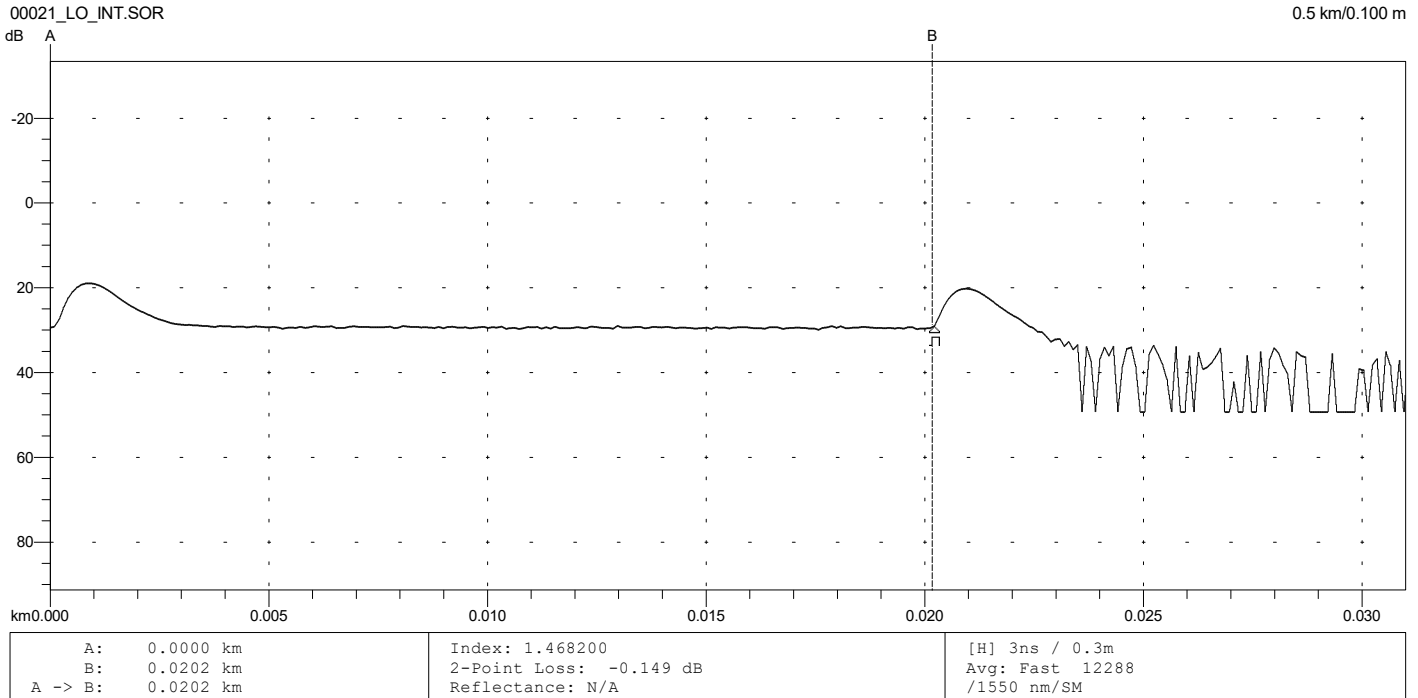

FIBERNET

Anritsu NetWorks/OTDR - Version 5.0.00
Date: 08/11/2023 Time: 06:03 PM

Analysis Results -- 00021_LO_INT.SOR

Feature #/Type	Location (km)	Event-Event (dB) (dB/Km)	Loss (dB)	Refl (dB)
1/E	0.0202	0.23 11.353	>3.00	>-58.12

Overall (End-to-End) Loss: 0.23 dB

```
Primary Trace: 00021_LO_INT.SOR
Date: 08/11/23 Range: 0.5 km
Time: 02:23 AM Resolution: 0.100 m
Product Type: MT9085B-05 Pulse Width: 3 ns
Opt. Module: Index: 1.468200
Fiber Type: Singlemode WaveLength: 1550 nm
FAS Thresholds: Horz. Shift: 0.0000 km
Loss: 0.05 dB Vert. Shift: 0.00 dB
Reflectance: -60.00 dB No. Averages: 12288
Fiber Break: 3.00 dB
Backscatter: -81.50 Trace Type: Anr SR4731
Trace Flags: Analysis
ORL: N/A
```

```
----- Page 1 -----
| Language: IT |
| Cable ID: |
| Fiber ID: 80 |
| Wavelength: 1550 |
| Org. Loc: |
| Term. Loc: |
| Cable Code: |
| Condition: OT |
| Operator: |
| Comment: |
| Supplier: Anritsu |
| OTDR Model: MT9085B-055 |
| S/N: 6272566725 |
| Optics Mod: |
| S/N: |
| S/W Rev.: 2.03 |
| Other: |
|-----|
```