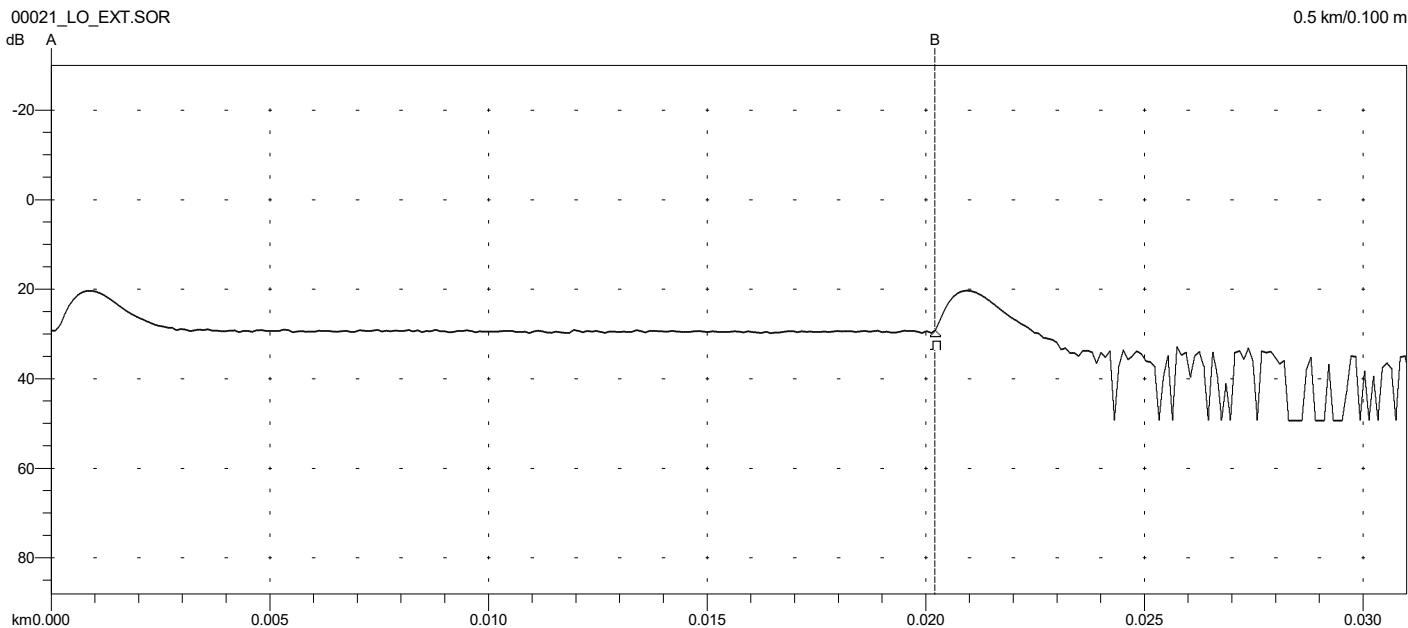

FIBERNET

Anritsu NetWorks/OTDR - Version 5.0.00
Date: 08/11/2023 Time: 06:03 PM

A: 0.0000 km B: 0.0202 km A -> B: 0.0202 km	Index: 1.468200 2-Point Loss: -0.066 dB Reflectance: N/A	[H] 3ns / 0.3m Avg: Fast 12288 /1550 nm/SM

Analysis Results -- 00021_LO_EXT.SOR

Feature #/Type	Location (km)	Event-Event (dB) (dB/Km)	Loss (dB)	Refl (dB)
1/E	0.0202	0.18 8.948	>3.00	>-58.20

Overall (End-to-End) Loss: 0.18 dB

```
Primary Trace: 00021_LO_EXT.SOR
Date: 08/11/23 Range: 0.5 km
Time: 02:22 AM Resolution: 0.100 m
Product Type: MT9085B-05 Pulse Width: 3 ns
Opt. Module: Index: 1.468200
Fiber Type: Singlemode WaveLength: 1550 nm
FAS Thresholds: Horz. Shift: 0.0000 km
Loss: 0.05 dB Vert. Shift: 0.00 dB
Reflectance: -60.00 dB No. Averages: 12288
Fiber Break: 3.00 dB
Backscatter: -81.50 Trace Type: Anr SR4731
Trace Flags: Analysis
ORL: N/A
```

----- Page 1 -----

Language: IT
Cable ID:
Fiber ID: 80
Wavelength: 1550
Org. Loc:
Term. Loc:
Cable Code:
Condition: OT
Operator:
Comment:
Supplier: Anritsu
OTDR Model: MT9085B-055
S/N: 6272566725
Optics Mod:
S/N:
S/W Rev.: 2.03
Other: