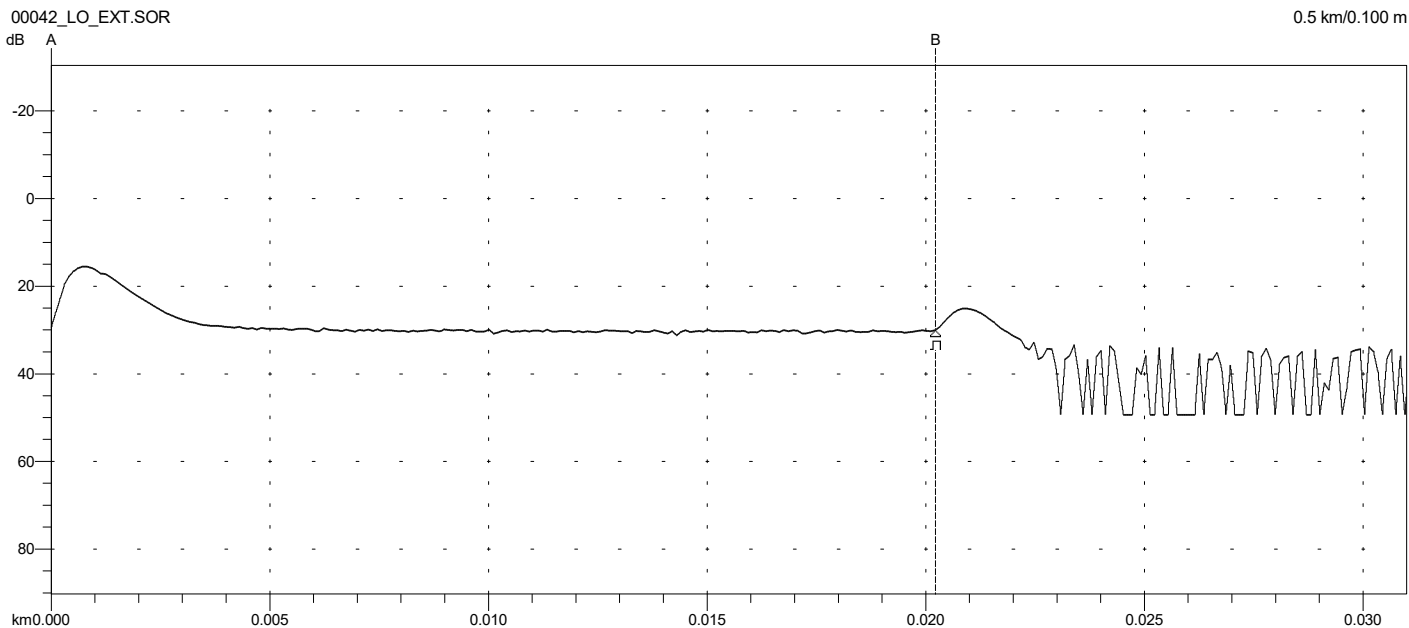

FIBERNET

Anritsu NetWorks/OTDR - Version 5.0.00
Date: 08/11/2023 Time: 06:06 PM

A: 0.0000 km B: 0.0202 km A -> B: 0.0202 km	Index: 1.468200 2-Point Loss: 0.678 dB Reflectance: N/A	[H] 3ns / 0.3m Avg: Fast 12288 /1550 nm/SM

Analysis Results -- 00042_LO_EXT.SOR

Feature #/Type	Location (km)	Event-Event (dB) (dB/Km)	Loss (dB)	Refl (dB)
1/E	0.0202	0.87 42.777	>3.00	>-66.53

Overall (End-to-End) Loss: 0.87 dB

```
Primary Trace: 00042_LO_EXT.SOR
Date: 08/11/23 Range: 0.5 km
Time: 09:50 PM Resolution: 0.100 m
Product Type: MT9085B-05 Pulse Width: 3 ns
Opt. Module: Index: 1.468200
Fiber Type: Singlemode WaveLength: 1550 nm
FAS Thresholds: Horz. Shift: 0.0000 km
Loss: 0.05 dB Vert. Shift: 0.00 dB
Reflectance: -60.00 dB No. Averages: 12288
Fiber Break: 3.00 dB
Backscatter: -81.50 Trace Type: Anr SR4731
Trace Flags: Analysis
ORL: N/A
```

----- Page 1 -----

Language: IT
Cable ID:
Fiber ID: 80
Wavelength: 1550
Org. Loc:
Term. Loc:
Cable Code:
Condition: OT
Operator:
Comment:
Supplier: Anritsu
OTDR Model: MT9085B-055
S/N: 6272566725
Optics Mod:
S/N:
S/W Rev.: 2.03
Other: