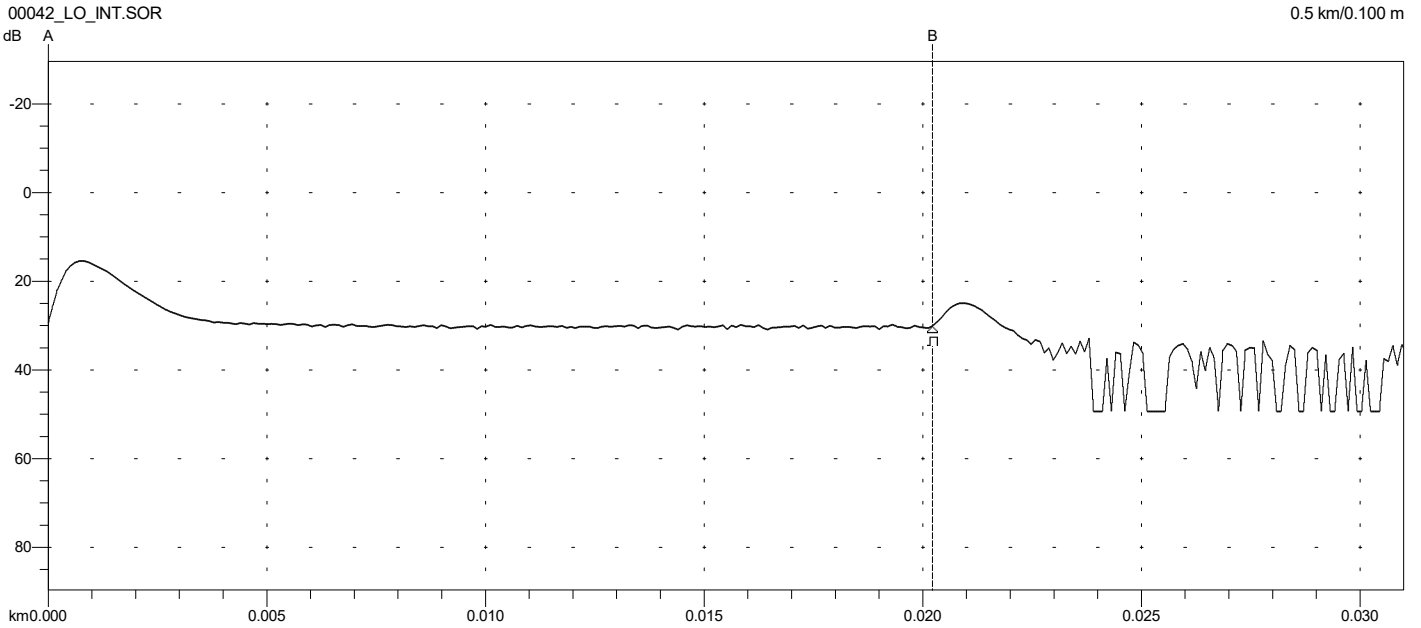

FIBERNET

Anritsu NetWorks/OTDR - Version 5.0.00
Date: 08/11/2023 Time: 06:07 PM

A: 0.0000 km B: 0.0202 km A -> B: 0.0202 km	Index: 1.468200 2-Point Loss: 0.840 dB Reflectance: N/A	[H] 3ns / 0.3m Avg: Fast 12288 /1550 nm/SM

Analysis Results -- 00042_LO_INT.SOR

Feature #/Type	Location (km)	Event-Event (dB) (dB/Km)	Loss (dB)	Refl (dB)
1/E	0.0202	1.00 49.500	>3.00	>-66.26

Overall (End-to-End) Loss: 1.00 dB

```
Primary Trace: 00042_LO_INT.SOR
Date: 08/11/23 Range: 0.5 km
Time: 09:52 PM Resolution: 0.100 m
Product Type: MT9085B-05 Pulse Width: 3 ns
Opt. Module: Index: 1.468200
Fiber Type: Singlemode WaveLength: 1550 nm
FAS Thresholds: Horz. Shift: 0.0000 km
Loss: 0.05 dB Vert. Shift: 0.00 dB
Reflectance: -60.00 dB No. Averages: 12288
Fiber Break: 3.00 dB
Backscatter: -81.50 Trace Type: Anr SR4731
Trace Flags: Analysis
ORL: N/A
```

----- Page 1 -----

Language: IT
Cable ID:
Fiber ID: 80
Wavelength: 1550
Org. Loc:
Term. Loc:
Cable Code:
Condition: OT
Operator:
Comment:
Supplier: Anritsu
OTDR Model: MT9085B-055
S/N: 6272566725
Optics Mod:
S/N:
S/W Rev.: 2.03
Other: