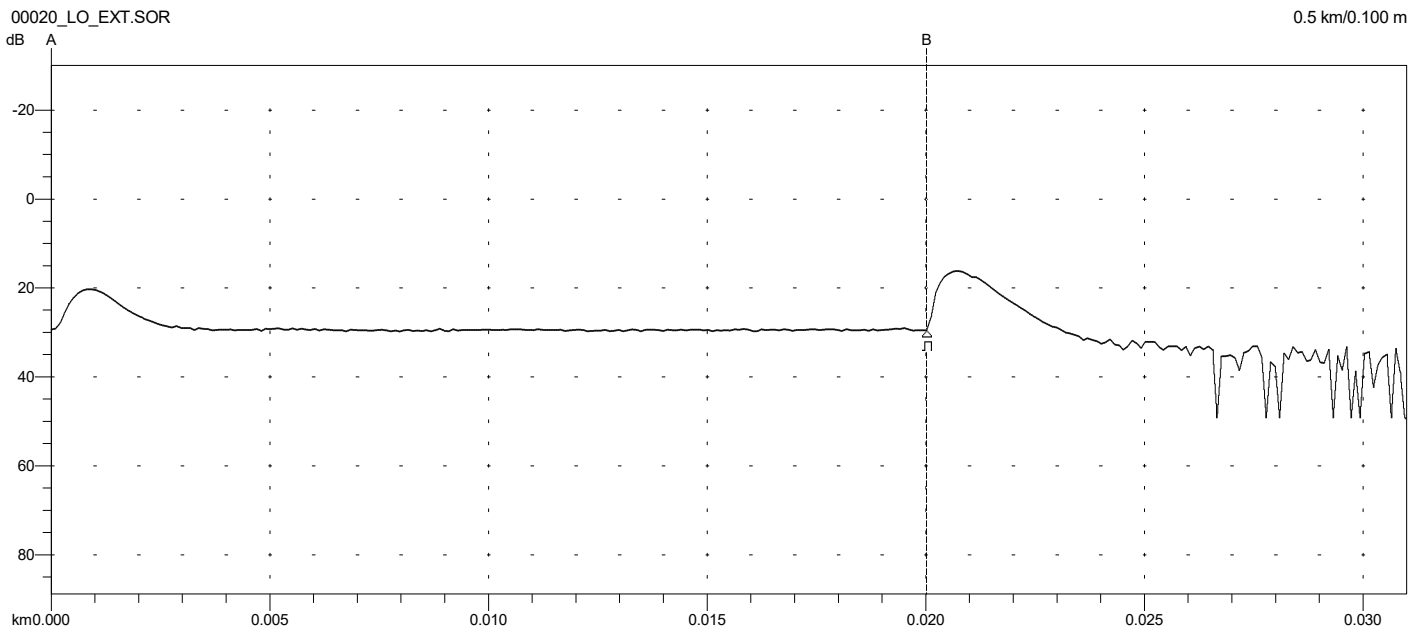

FIBERNET

Anritsu NetWorks/OTDR - Version 5.0.00
Date: 08/11/2023 Time: 06:02 PM

A: 0.0000 km B: 0.0200 km A -> B: 0.0200 km	Index: 1.468200 2-Point Loss: 0.139 dB Reflectance: N/A	[H] 3ns / 0.3m Avg: Fast 12288 /1550 nm/SM

Analysis Results -- 00020_LO_EXT.SOR

Feature #/Type	Location (km)	Event-Event (dB) (dB/Km)	Loss (dB)	Refl (dB)
1/E	0.0200	0.19 9.588	>3.00	>-50.24

Overall (End-to-End) Loss: 0.19 dB

```
Primary Trace: 00020_LO_EXT.SOR
Date: 08/11/23 Range: 0.5 km
Time: 02:08 AM Resolution: 0.100 m
Product Type: MT9085B-05 Pulse Width: 3 ns
Opt. Module: Index: 1.468200
Fiber Type: Singlemode WaveLength: 1550 nm
FAS Thresholds: Horz. Shift: 0.0000 km
Loss: 0.05 dB Vert. Shift: 0.00 dB
Reflectance: -60.00 dB No. Averages: 12288
Fiber Break: 3.00 dB
Backscatter: -81.50 Trace Type: Anr SR4731
Trace Flags: Analysis
ORL: N/A
```

----- Page 1 -----

Language: IT
Cable ID:
Fiber ID: 80
Wavelength: 1550
Org. Loc:
Term. Loc:
Cable Code:
Condition: OT
Operator:
Comment:
Supplier: Anritsu
OTDR Model: MT9085B-055
S/N: 6272566725
Optics Mod:
S/N:
S/W Rev.: 2.03
Other: