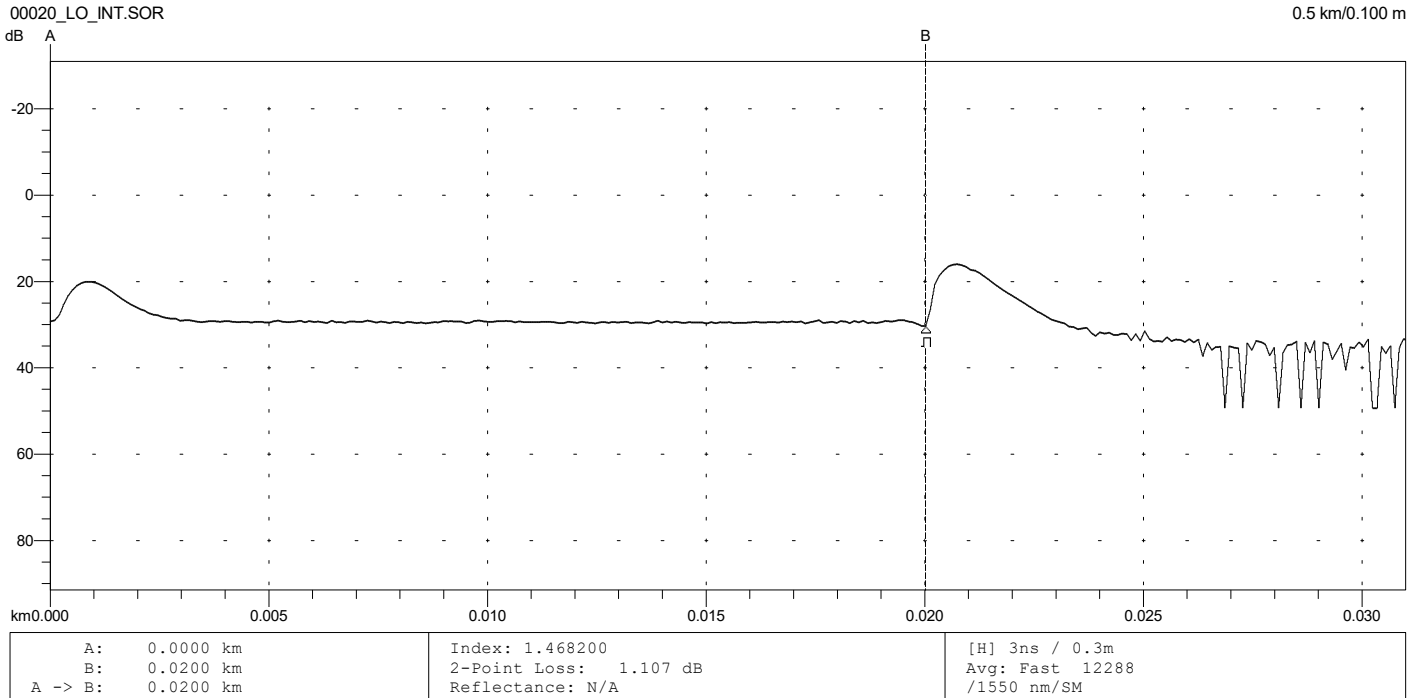

FIBERNET

Anritsu NetWorks/OTDR - Version 5.0.00
Date: 08/11/2023 Time: 06:03 PM

Analysis Results -- 00020_LO_INT.SOR

Feature #/Type	Location (km)	Event-Event (dB) (dB/Km)	Loss (dB)	Refl (dB)
1/E	0.0200	0.60 30.163	>3.00	>-49.96

Overall (End-to-End) Loss: 0.60 dB

```
Primary Trace: 00020_LO_INT.SOR
Date: 08/11/23 Range: 0.5 km
Time: 02:09 AM Resolution: 0.100 m
Product Type: MT9085B-05 Pulse Width: 3 ns
Opt. Module: Index: 1.468200
Fiber Type: Singlemode WaveLength: 1550 nm
FAS Thresholds: Horz. Shift: 0.0000 km
Loss: 0.05 dB Vert. Shift: 0.00 dB
Reflectance: -60.00 dB No. Averages: 12288
Fiber Break: 3.00 dB
Backscatter: -81.50 Trace Type: Anr SR4731
Trace Flags: Analysis
ORL: N/A
```

```
----- Page 1 -----
| Language: IT |
| Cable ID: |
| Fiber ID: 80 |
| Wavelength: 1550 |
| Org. Loc: |
| Term. Loc: |
| Cable Code: |
| Condition: OT |
| Operator: |
| Comment: |
| Supplier: Anritsu |
| OTDR Model: MT9085B-055 |
| S/N: 6272566725 |
| Optics Mod: |
| S/N: |
| S/W Rev.: 2.03 |
| Other: |
|-----|
```