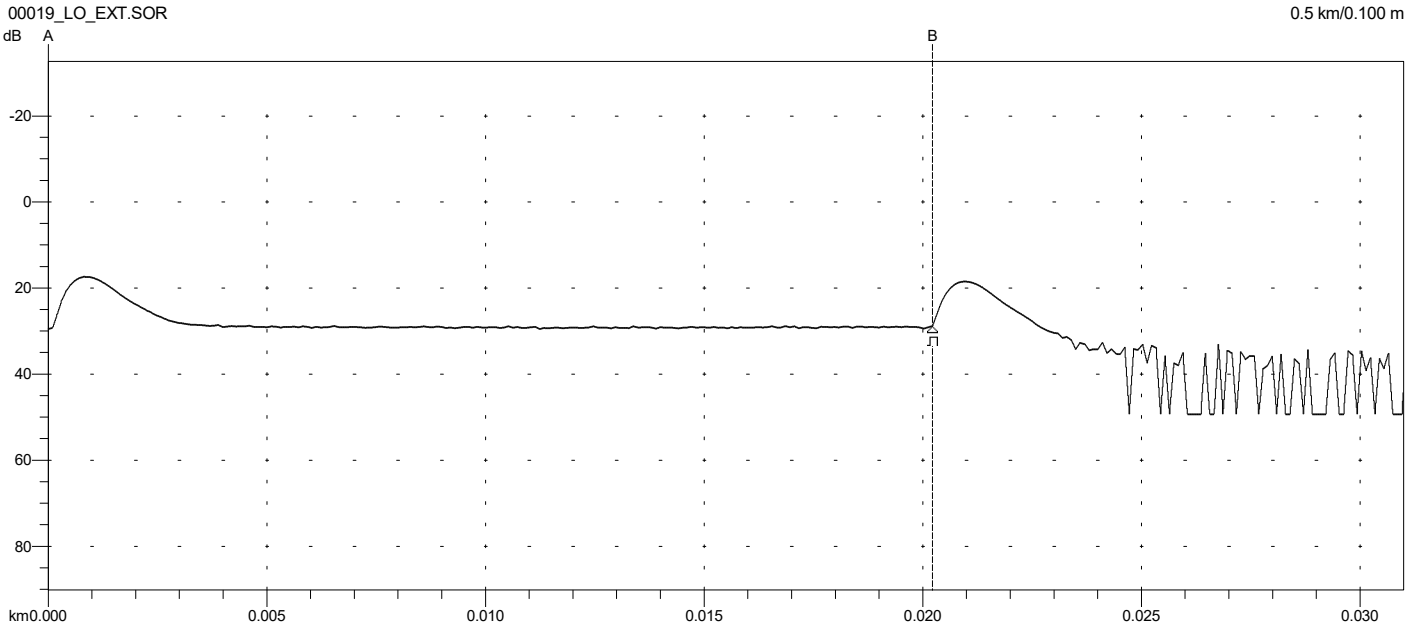

FIBERNET

Anritsu NetWorks/OTDR - Version 5.0.00
Date: 08/11/2023 Time: 06:11 PM

A: 0.0000 km B: 0.0202 km A -> B: 0.0202 km	Index: 1.468200 2-Point Loss: -0.667 dB Reflectance: N/A	[H] 3ns / 0.3m Avg: Fast 12288 /1550 nm/SM

Analysis Results -- 00019_LO_EXT.SOR

Feature #/Type	Location (km)	Event-Event (dB) (dB/Km)	Loss (dB)	Refl (dB)
1/E	0.0202	-0.20-10.019	>3.00	>-55.18

Overall (End-to-End) Loss: -0.20 dB

```
Primary Trace: 00019_LO_EXT.SOR
Date: 08/08/23 Range: 0.5 km
Time: 11:07 PM Resolution: 0.100 m
Product Type: MT9085B-05 Pulse Width: 3 ns
Opt. Module: Index: 1.468200
Fiber Type: Singlemode WaveLength: 1550 nm
FAS Thresholds: Horz. Shift: 0.0000 km
Loss: 0.05 dB Vert. Shift: 0.00 dB
Reflectance: -60.00 dB No. Averages: 12288
Fiber Break: 3.00 dB
Backscatter: -81.50 Trace Type: Anr SR4731
Trace Flags: Analysis
ORL: N/A
```

----- Page 1 -----

Language: IT
Cable ID:
Fiber ID: 80
Wavelength: 1550
Org. Loc:
Term. Loc:
Cable Code:
Condition: OT
Operator:
Comment:
Supplier: Anritsu
OTDR Model: MT9085B-055
S/N: 6272566725
Optics Mod:
S/N:
S/W Rev.: 2.03
Other: