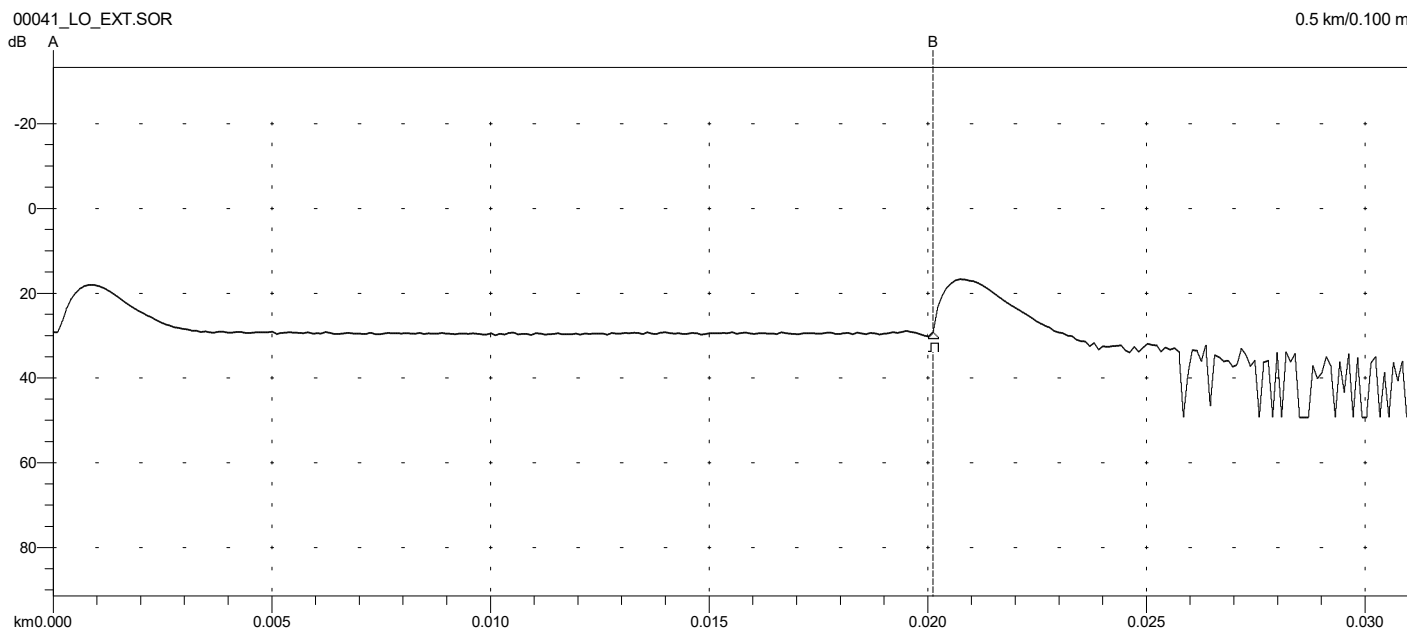

FIBERNET

Anritsu NetWorks/OTDR - Version 5.0.00
Date: 08/11/2023 Time: 06:15 PM

A: 0.0000 km B: 0.0201 km A -> B: 0.0201 km	Index: 1.468200 2-Point Loss: 0.012 dB Reflectance: N/A	[H] 3ns / 0.3m Avg: Fast 12288 /1550 nm/SM

Analysis Results -- 00041_LO_EXT.SOR

Feature #/Type	Location (km)	Event-Event (dB) (dB/Km)	Loss (dB)	Refl (dB)
1/E	0.0201	0.45 22.342	>3.00	>-50.62

Overall (End-to-End) Loss: 0.45 dB

```
Primary Trace: 00041_LO_EXT.SOR
Date: 08/08/23 Range: 0.5 km
Time: 11:35 PM Resolution: 0.100 m
Product Type: MT9085B-05 Pulse Width: 3 ns
Opt. Module: Index: 1.468200
Fiber Type: Singlemode WaveLength: 1550 nm
FAS Thresholds: Horz. Shift: 0.0000 km
Loss: 0.05 dB Vert. Shift: 0.00 dB
Reflectance: -60.00 dB No. Averages: 12288
Fiber Break: 3.00 dB
Backscatter: -81.50 Trace Type: Anr SR4731
Trace Flags: Analysis
ORL: N/A
```

----- Page 1 -----

Language: IT
Cable ID:
Fiber ID: 80
Wavelength: 1550
Org. Loc:
Term. Loc:
Cable Code:
Condition: OT
Operator:
Comment:
Supplier: Anritsu
OTDR Model: MT9085B-055
S/N: 6272566725
Optics Mod:
S/N:
S/W Rev.: 2.03
Other: