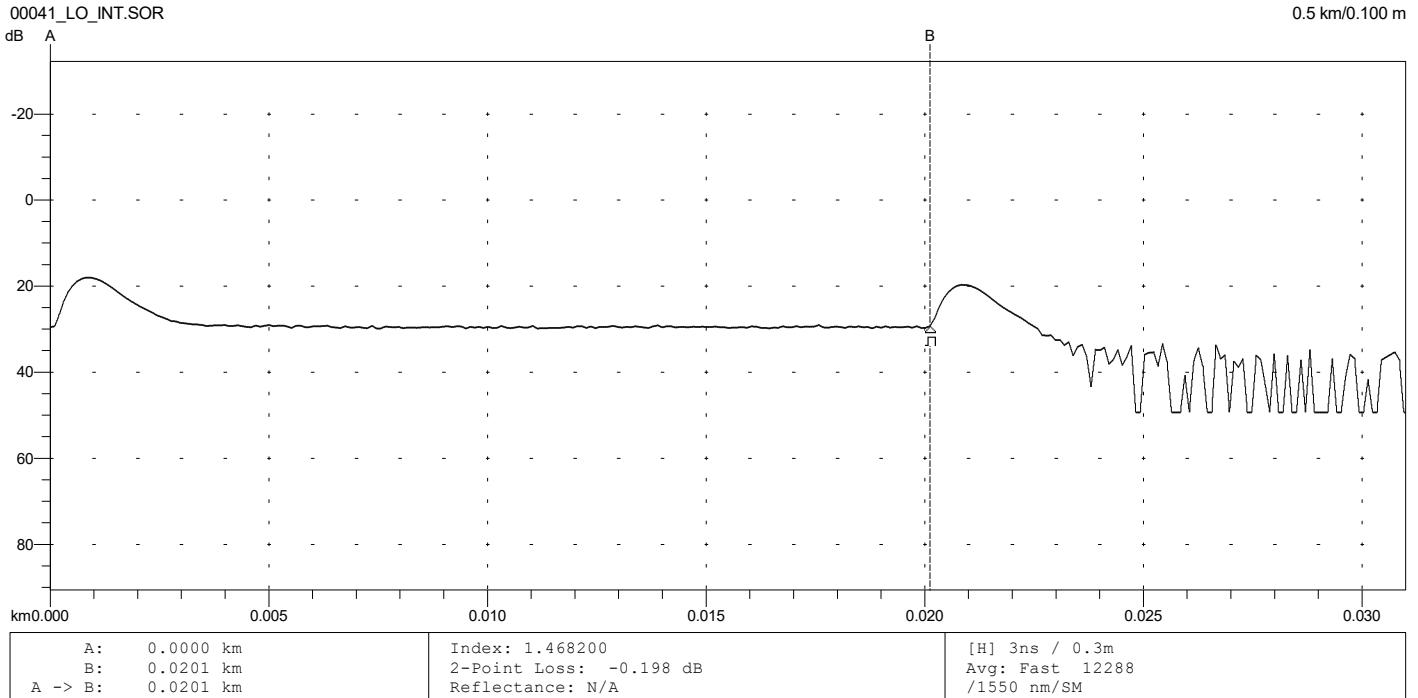

FIBERNET

Anritsu NetWorks/OTDR - Version 5.0.00
Date: 08/11/2023 Time: 06:15 PM

Analysis Results -- 00041_LO_INT.SOR

Feature #/Type	Location (km)	Event-Event (dB) (dB/Km)	Loss (dB)	Refl (dB)
1/E	0.0201	0.27 13.514	>3.00	>-56.79

Overall (End-to-End) Loss: 0.27 dB

```
Primary Trace: 00041_LO_INT.SOR
Date: 08/08/23 Range: 0.5 km
Time: 11:36 PM Resolution: 0.100 m
Product Type: MT9085B-05 Pulse Width: 3 ns
Opt. Module: Index: 1.468200
Fiber Type: Singlemode WaveLength: 1550 nm
FAS Thresholds: Horz. Shift: 0.0000 km
Loss: 0.05 dB Vert. Shift: 0.00 dB
Reflectance: -60.00 dB No. Averages: 12288
Fiber Break: 3.00 dB
Backscatter: -81.50 Trace Type: Anr SR4731
Trace Flags: Analysis
ORL: N/A
```

```
----- Page 1 -----
| Language: IT |
| Cable ID: |
| Fiber ID: 80 |
| Wavelength: 1550 |
| Org. Loc: |
| Term. Loc: |
| Cable Code: |
| Condition: OT |
| Operator: |
| Comment: |
| Supplier: Anritsu |
| OTDR Model: MT9085B-055 |
| S/N: 6272566725 |
| Optics Mod: |
| S/N: |
| S/W Rev.: 2.03 |
| Other: |
|-----|
```