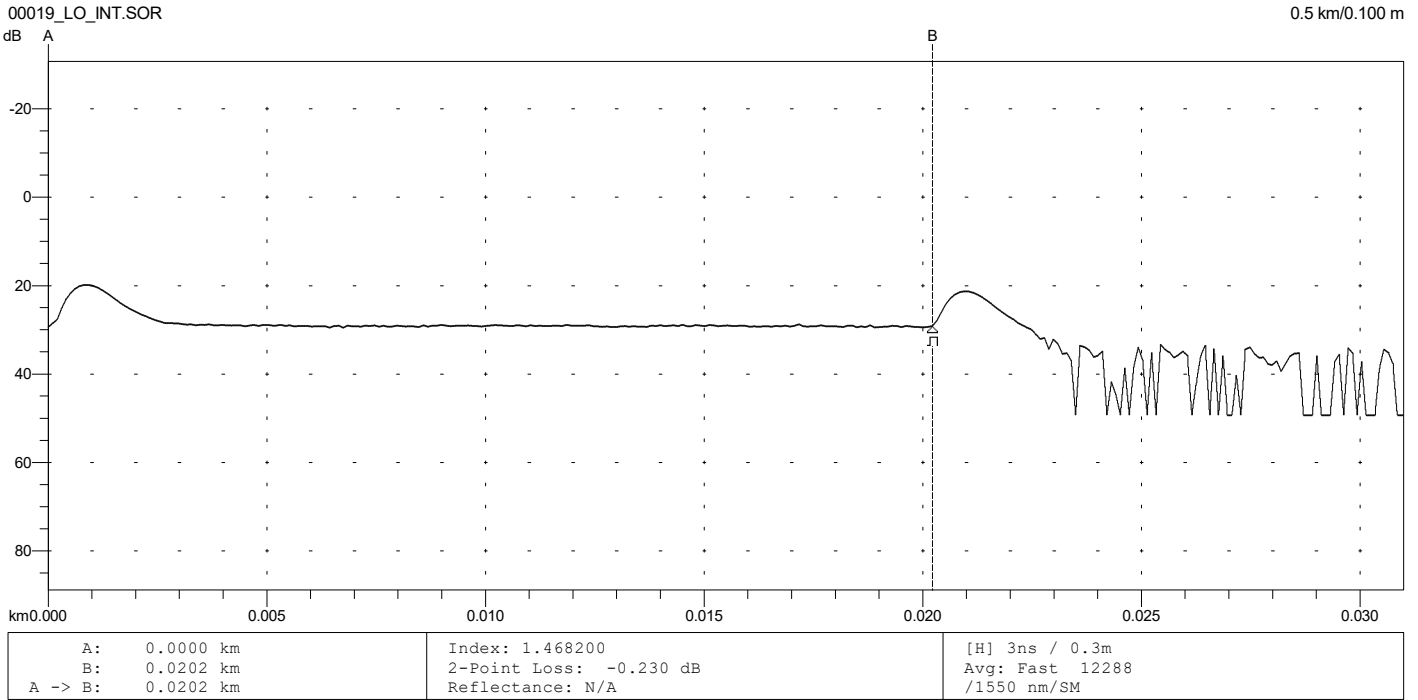

FIBERNET

Anritsu NetWorks/OTDR - Version 5.0.00
Date: 08/11/2023 Time: 06:11 PM

Analysis Results -- 00019_LO_INT.SOR

Feature #/Type	Location (km)	Event-Event (dB) (dB/Km)	Loss (dB)	Refl (dB)
1/E	0.0202	0.04 2.142	>3.00	>-60.71

Overall (End-to-End) Loss: 0.04 dB

```
Primary Trace: 00019_LO_INT.SOR
Date: 08/08/23 Range: 0.5 km
Time: 11:12 PM Resolution: 0.100 m
Product Type: MT9085B-05 Pulse Width: 3 ns
Opt. Module: Index: 1.468200
Fiber Type: Singlemode WaveLength: 1550 nm
FAS Thresholds: Horz. Shift: 0.0000 km
Loss: 0.05 dB Vert. Shift: 0.00 dB
Reflectance: -60.00 dB No. Averages: 12288
Fiber Break: 3.00 dB
Backscatter: -81.50 Trace Type: Anr SR4731
Trace Flags: Analysis
ORL: N/A
```

```
----- Page 1 -----
| Language: IT |
| Cable ID: |
| Fiber ID: 80 |
| Wavelength: 1550 |
| Org. Loc: |
| Term. Loc: |
| Cable Code: |
| Condition: OT |
| Operator: |
| Comment: |
| Supplier: Anritsu |
| OTDR Model: MT9085B-055 |
| S/N: 6272566725 |
| Optics Mod: |
| S/N: |
| S/W Rev.: 2.03 |
| Other: |
|-----|
```