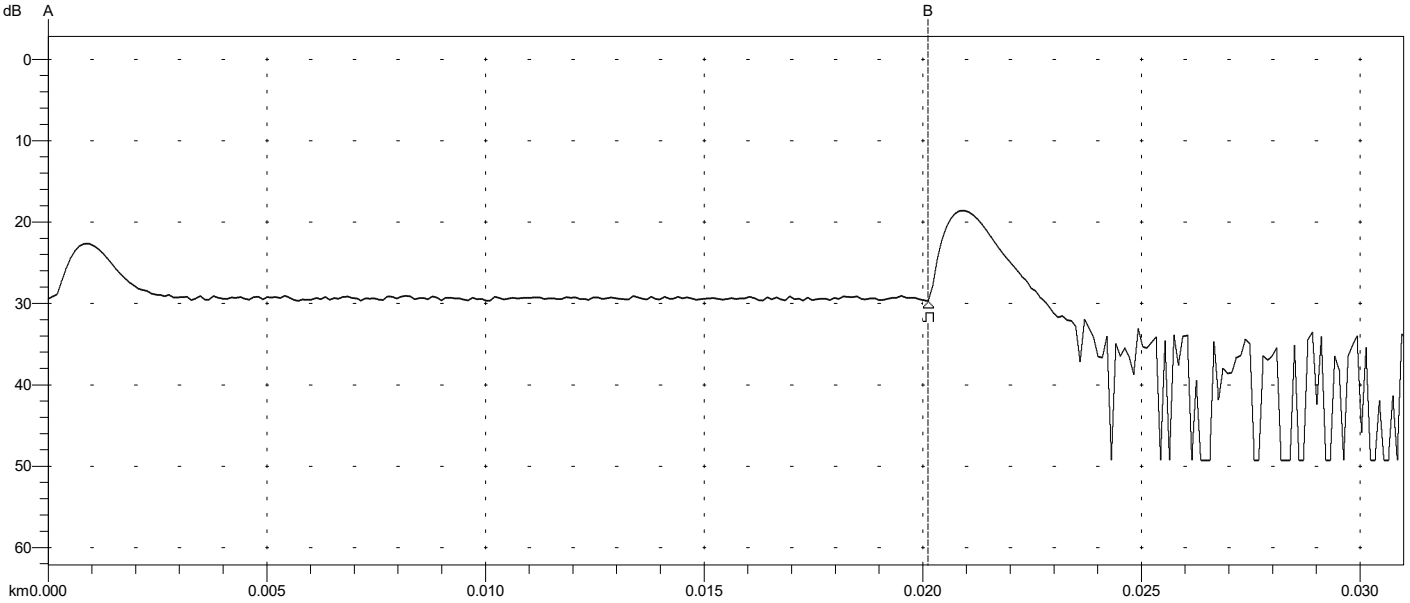

FIBERNET

Anritsu NetWorks/OTDR - Version 5.0.00
Date: 08/11/2023 Time: 06:02 PM

00019_LO_EXT.SOR

0.5 km/0.100 m

A: 0.0000 km B: 0.0201 km A -> B: 0.0201 km	Index: 1.468200 2-Point Loss: 0.251 dB Reflectance: N/A	[H] 3ns / 0.3m Avg: Fast 12288 /1550 nm/SM

Analysis Results -- 00019_LO_EXT.SOR

Feature #/Type	Location (km)	Event-Event (dB) (dB/Km)	Loss (dB)	Refl (dB)
1/E	0.0201	0.16 7.817	>3.00	>-54.80

Overall (End-to-End) Loss: 0.16 dB

```
Primary Trace: 00019_LO_EXT.SOR
Date: 08/11/23 Range: 0.5 km
Time: 02:02 AM Resolution: 0.100 m
Product Type: MT9085B-05 Pulse Width: 3 ns
Opt. Module: Index: 1.468200
Fiber Type: Singlemode WaveLength: 1550 nm
FAS Thresholds: Horz. Shift: 0.0000 km
Loss: 0.05 dB Vert. Shift: 0.00 dB
Reflectance: -60.00 dB No. Averages: 12288
Fiber Break: 3.00 dB
Backscatter: -81.50 Trace Type: Anr SR4731
Trace Flags: Analysis
ORL: N/A
```

----- Page 1 -----

Language: IT
Cable ID:
Fiber ID: 80
Wavelength: 1550
Org. Loc:
Term. Loc:
Cable Code:
Condition: OT
Operator:
Comment:
Supplier: Anritsu
OTDR Model: MT9085B-055
S/N: 6272566725
Optics Mod:
S/N:
S/W Rev.: 2.03
Other: