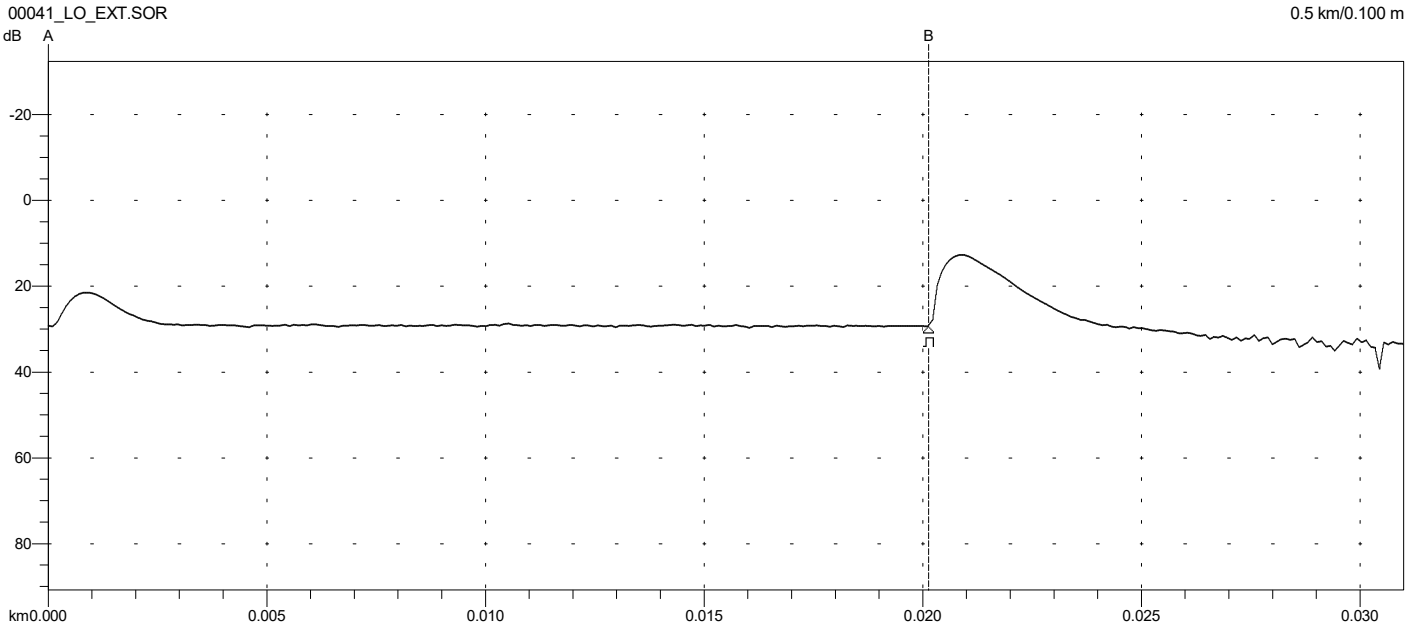

FIBERNET

Anritsu NetWorks/OTDR - Version 5.0.00
Date: 08/11/2023 Time: 06:06 PM

A: 0.0000 km B: 0.0201 km A -> B: 0.0201 km	Index: 1.468200 2-Point Loss: 0.032 dB Reflectance: N/A	[H] 3ns / 0.3m Avg: Fast 12288 /1550 nm/SM

Analysis Results -- 00041_LO_EXT.SOR

Feature #/Type	Location (km)	Event-Event (dB) (dB/Km)	Loss (dB)	Refl (dB)
1/E	0.0201	-0.02 -1.126	>3.00	>-43.69

Overall (End-to-End) Loss: -0.02 dB

```
Primary Trace: 00041_LO_EXT.SOR
Date: 08/11/23 Range: 0.5 km
Time: 05:42 PM Resolution: 0.100 m
Product Type: MT9085B-05 Pulse Width: 3 ns
Opt. Module: Index: 1.468200
Fiber Type: Singlemode WaveLength: 1550 nm
FAS Thresholds: Horz. Shift: 0.0000 km
Loss: 0.05 dB Vert. Shift: 0.00 dB
Reflectance: -60.00 dB No. Averages: 12288
Fiber Break: 3.00 dB
Backscatter: -81.50 Trace Type: Anr SR4731
Trace Flags: Analysis
ORL: N/A
```

----- Page 1 -----

Language: IT
Cable ID:
Fiber ID: 80
Wavelength: 1550
Org. Loc:
Term. Loc:
Cable Code:
Condition: OT
Operator:
Comment:
Supplier: Anritsu
OTDR Model: MT9085B-055
S/N: 6272566725
Optics Mod:
S/N:
S/W Rev.: 2.03
Other: