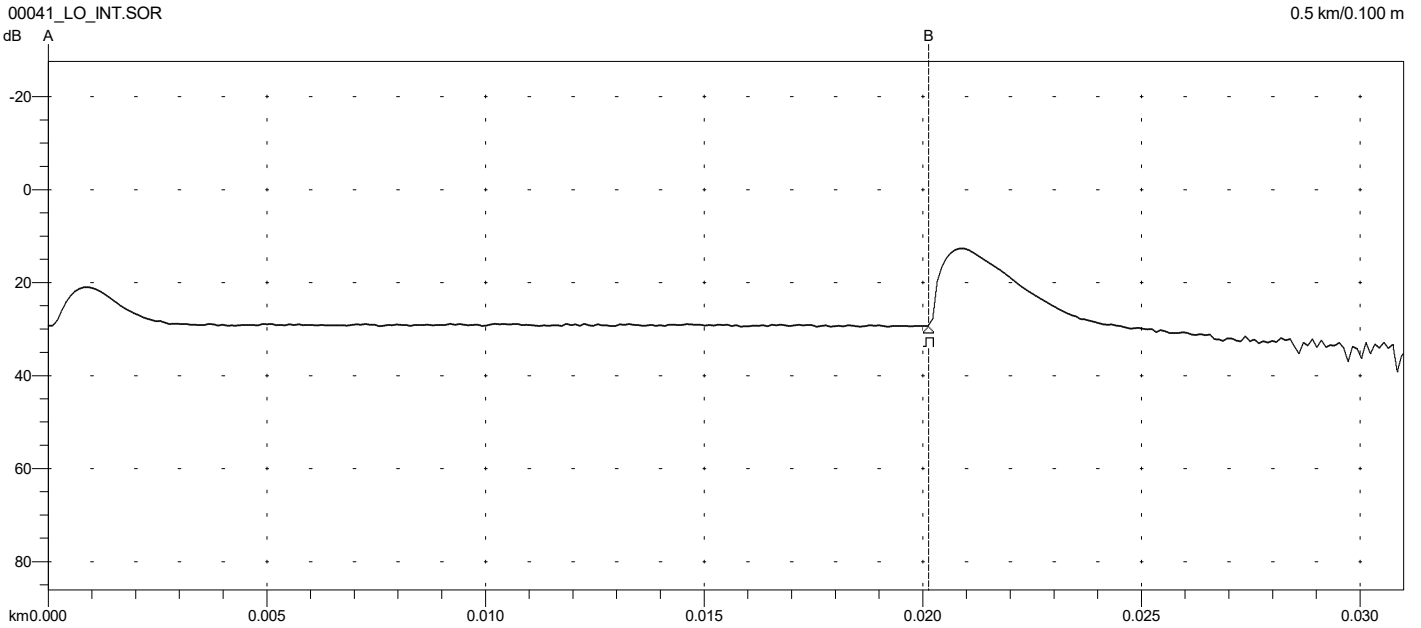

FIBERNET

Anritsu NetWorks/OTDR - Version 5.0.00
Date: 08/11/2023 Time: 06:06 PM

A: 0.0000 km B: 0.0201 km A -> B: 0.0201 km	Index: 1.468200 2-Point Loss: 0.055 dB Reflectance: N/A	[H] 3ns / 0.3m Avg: Fast 12288 /1550 nm/SM

Analysis Results -- 00041_LO_INT.SOR

Feature #/Type	Location (km)	Event-Event (dB) (dB/Km)	Loss (dB)	Refl (dB)
1/E	0.0201	0.13 6.641	>3.00	>-43.68

Overall (End-to-End) Loss: 0.13 dB

```
Primary Trace: 00041_LO_INT.SOR
Date: 08/11/23 Range: 0.5 km
Time: 05:43 PM Resolution: 0.100 m
Product Type: MT9085B-05 Pulse Width: 3 ns
Opt. Module: Index: 1.468200
Fiber Type: Singlemode WaveLength: 1550 nm
FAS Thresholds: Horz. Shift: 0.0000 km
Loss: 0.05 dB Vert. Shift: 0.00 dB
Reflectance: -60.00 dB No. Averages: 12288
Fiber Break: 3.00 dB
Backscatter: -81.50 Trace Type: Anr SR4731
Trace Flags: Analysis
ORL: N/A
```

----- Page 1 -----

Language: IT
Cable ID:
Fiber ID: 80
Wavelength: 1550
Org. Loc:
Term. Loc:
Cable Code:
Condition: OT
Operator:
Comment:
Supplier: Anritsu
OTDR Model: MT9085B-055
S/N: 6272566725
Optics Mod:
S/N:
S/W Rev.: 2.03
Other: