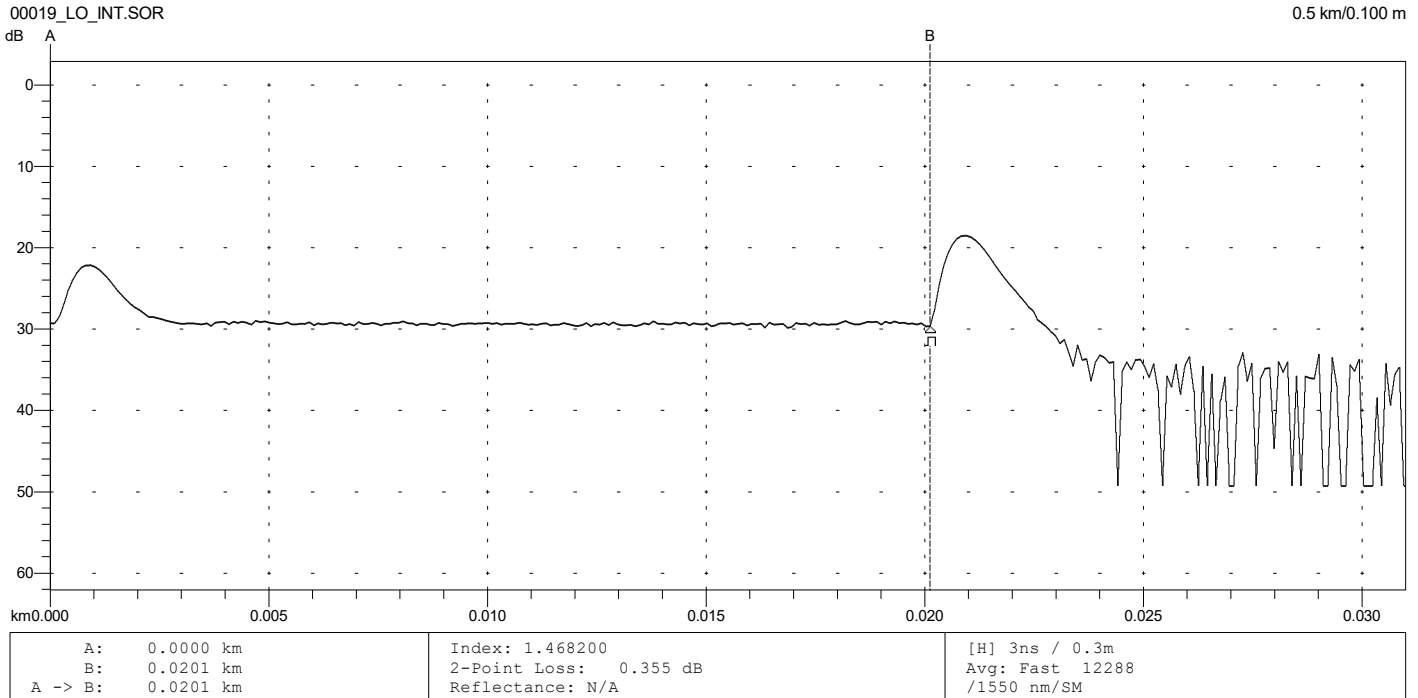

FIBERNET

Anritsu NetWorks/OTDR - Version 5.0.00
Date: 08/11/2023 Time: 06:02 PM

Analysis Results -- 00019_LO_INT.SOR

Feature #/Type	Location (km)	Event-Event (dB) (dB/Km)	Loss (dB)	Refl (dB)
1/E	0.0201	0.25 12.653	>3.00	>-54.71

Overall (End-to-End) Loss: 0.25 dB

```
Primary Trace: 00019_LO_INT.SOR
Date: 08/11/23 Range: 0.5 km
Time: 02:03 AM Resolution: 0.100 m
Product Type: MT9085B-05 Pulse Width: 3 ns
Opt. Module: Index: 1.468200
Fiber Type: Singlemode WaveLength: 1550 nm
FAS Thresholds: Horz. Shift: 0.0000 km
Loss: 0.05 dB Vert. Shift: 0.00 dB
Reflectance: -60.00 dB No. Averages: 12288
Fiber Break: 3.00 dB
Backscatter: -81.50 Trace Type: Anr SR4731
Trace Flags: Analysis
ORL: N/A
```

```
----- Page 1 -----
| Language: IT |
| Cable ID: |
| Fiber ID: 80 |
| Wavelength: 1550 |
| Org. Loc: |
| Term. Loc: |
| Cable Code: |
| Condition: OT |
| Operator: |
| Comment: |
| Supplier: Anritsu |
| OTDR Model: MT9085B-055 |
| S/N: 6272566725 |
| Optics Mod: |
| S/N: |
| S/W Rev.: 2.03 |
| Other: |
|-----|
```