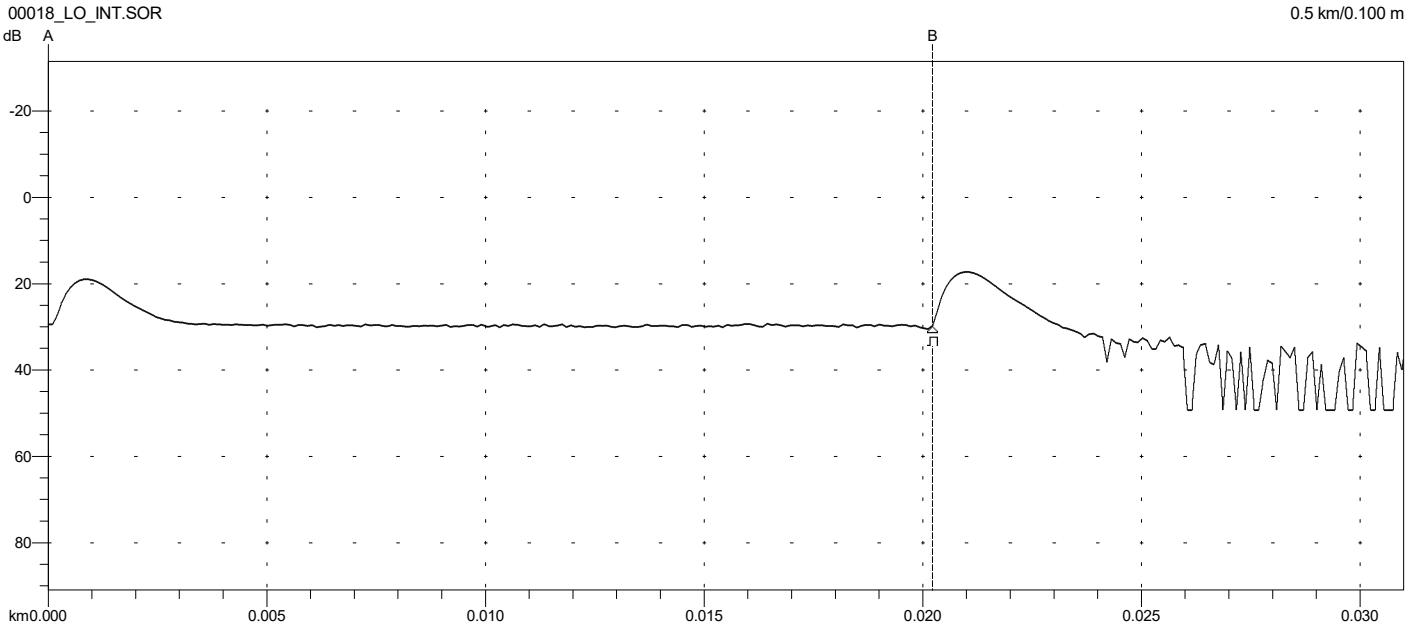

FIBERNET

Anritsu NetWorks/OTDR - Version 5.0.00
Date: 08/11/2023 Time: 06:11 PM

A: 0.0000 km B: 0.0202 km A -> B: 0.0202 km	Index: 1.468200 2-Point Loss: 0.399 dB Reflectance: N/A	[H] 3ns / 0.3m Avg: Fast 12288 /1550 nm/SM

Analysis Results -- 00018_LO_INT.SOR

Feature #/Type	Location (km)	Event-Event (dB) (dB/Km)	Loss (dB)	Refl (dB)
1/E	0.0202	0.71 34.901	>3.00	>-51.47

Overall (End-to-End) Loss: 0.71 dB

```
Primary Trace: 00018_LO_INT.SOR
Date: 08/11/23 Range: 0.5 km
Time: 06:14 PM Resolution: 0.100 m
Product Type: MT9085B-05 Pulse Width: 3 ns
Opt. Module: Index: 1.468200
Fiber Type: Singlemode WaveLength: 1550 nm
FAS Thresholds: Horz. Shift: 0.0000 km
Loss: 0.05 dB Vert. Shift: 0.00 dB
Reflectance: -60.00 dB No. Averages: 12288
Fiber Break: 3.00 dB
Backscatter: -81.50 Trace Type: Anr SR4731
Trace Flags: Analysis
ORL: N/A
```

----- Page 1 -----

Language: IT
Cable ID:
Fiber ID: 80
Wavelength: 1550
Org. Loc:
Term. Loc:
Cable Code:
Condition: OT
Operator:
Comment:
Supplier: Anritsu
OTDR Model: MT9085B-055
S/N: 6272566725
Optics Mod:
S/N:
S/W Rev.: 2.03
Other: