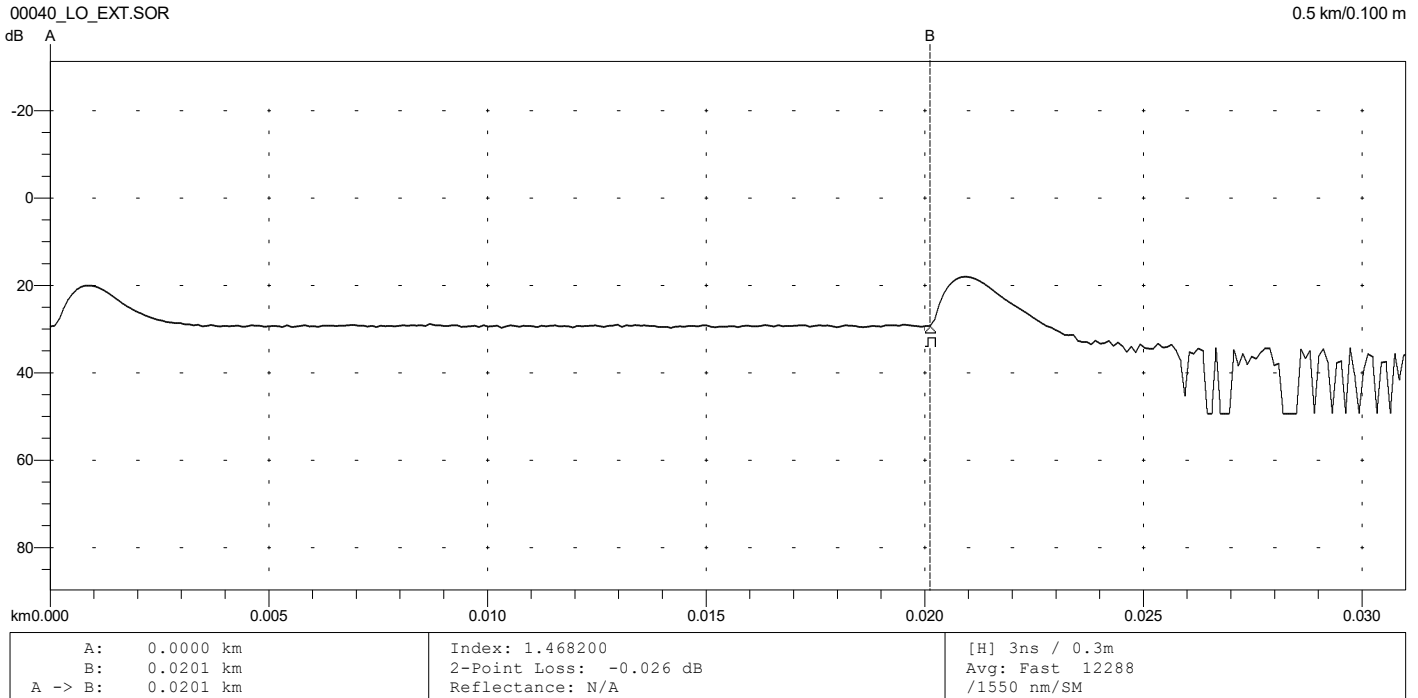

FIBERNET

Anritsu NetWorks/OTDR - Version 5.0.00
Date: 08/11/2023 Time: 06:14 PM

Analysis Results -- 00040_LO_EXT.SOR

Feature #/Type	Location (km)	Event-Event (dB) (dB/Km)	Loss (dB)	Refl (dB)
1/E	0.0201	-0.00 -0.132	>3.00	>-53.72

Overall (End-to-End) Loss: -0.00 dB

```
Primary Trace: 00040_LO_EXT.SOR
Date: 08/08/23 Range: 0.5 km
Time: 11:26 PM Resolution: 0.100 m
Product Type: MT9085B-05 Pulse Width: 3 ns
Opt. Module: Index: 1.468200
Fiber Type: Singlemode WaveLength: 1550 nm
FAS Thresholds: Horz. Shift: 0.0000 km
Loss: 0.05 dB Vert. Shift: 0.00 dB
Reflectance: -60.00 dB No. Averages: 12288
Fiber Break: 3.00 dB
Backscatter: -81.50 Trace Type: Anr SR4731
Trace Flags: Analysis
ORL: N/A
```

```
----- Page 1 -----
| Language: IT |
| Cable ID: |
| Fiber ID: 80 |
| Wavelength: 1550 |
| Org. Loc: |
| Term. Loc: |
| Cable Code: |
| Condition: OT |
| Operator: |
| Comment: |
| Supplier: Anritsu |
| OTDR Model: MT9085B-055 |
| S/N: 6272566725 |
| Optics Mod: |
| S/N: |
| S/W Rev.: 2.03 |
| Other: |
|-----|
```