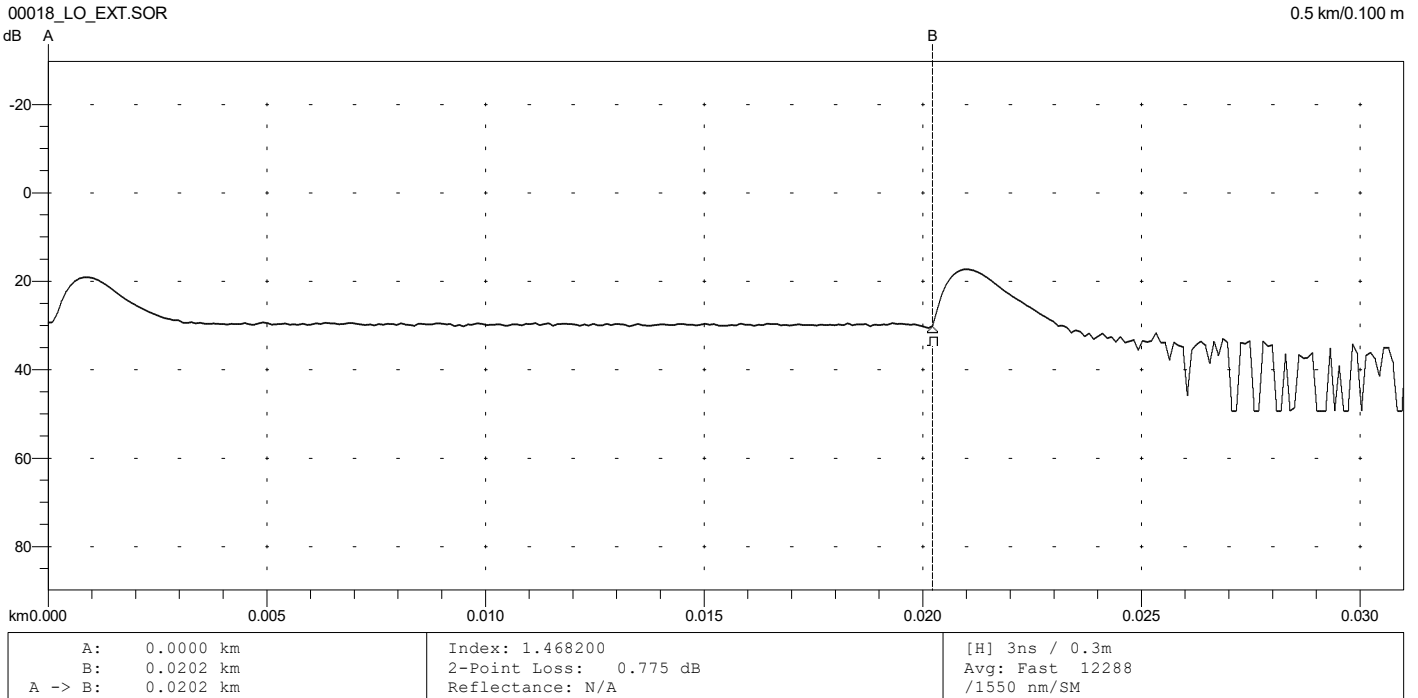

FIBERNET

Anritsu NetWorks/OTDR - Version 5.0.00
Date: 08/11/2023 Time: 06:11 PM

Analysis Results -- 00018_LO_EXT.SOR

Feature #/Type	Location (km)	Event-Event (dB) (dB/Km)	Loss (dB)	Refl (dB)
1/E	0.0202	0.76 37.521	>3.00	>-51.39

Overall (End-to-End) Loss: 0.76 dB

```
Primary Trace: 00018_LO_EXT.SOR
Date: 08/11/23 Range: 0.5 km
Time: 06:13 PM Resolution: 0.100 m
Product Type: MT9085B-05 Pulse Width: 3 ns
Opt. Module: Index: 1.468200
Fiber Type: Singlemode WaveLength: 1550 nm
FAS Thresholds: Horz. Shift: 0.0000 km
Loss: 0.05 dB Vert. Shift: 0.00 dB
Reflectance: -60.00 dB No. Averages: 12288
Fiber Break: 3.00 dB
Backscatter: -81.50 Trace Type: Anr SR4731
Trace Flags: Analysis
ORL: N/A
```

----- Page 1 -----

Language: IT
Cable ID:
Fiber ID: 80
Wavelength: 1550
Org. Loc:
Term. Loc:
Cable Code:
Condition: OT
Operator:
Comment:
Supplier: Anritsu
OTDR Model: MT9085B-055
S/N: 6272566725
Optics Mod:
S/N:
S/W Rev.: 2.03
Other: