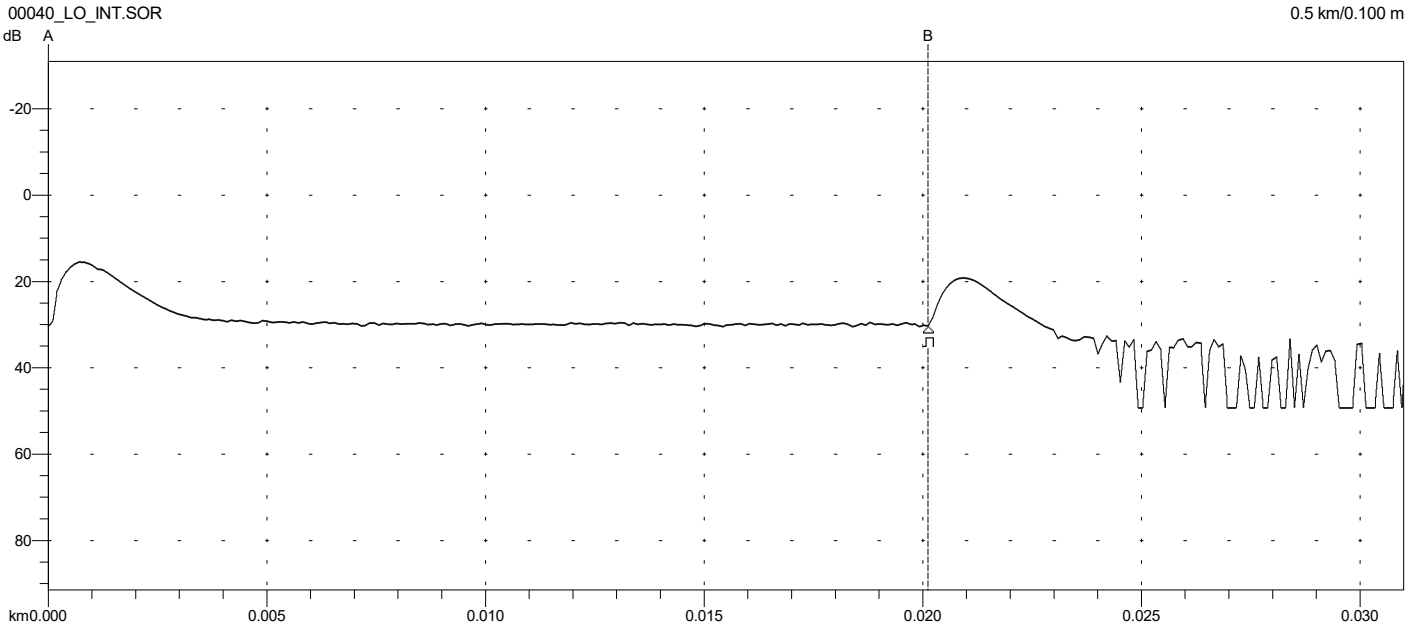

FIBERNET

Anritsu NetWorks/OTDR - Version 5.0.00
Date: 08/11/2023 Time: 06:14 PM

A: 0.0000 km B: 0.0201 km A -> B: 0.0201 km	Index: 1.468200 2-Point Loss: -0.143 dB Reflectance: N/A	[H] 3ns / 0.3m Avg: Fast 12288 /1550 nm/SM

Analysis Results -- 00040_LO_INT.SOR

Feature #/Type	Location (km)	Event-Event (dB) (dB/Km)	Loss (dB)	Refl (dB)
1/E	0.0201	0.84 41.802	>3.00	>-55.08

Overall (End-to-End) Loss: 0.84 dB

```
Primary Trace: 00040_LO_INT.SOR
Date: 08/08/23 Range: 0.5 km
Time: 11:28 PM Resolution: 0.100 m
Product Type: MT9085B-05 Pulse Width: 3 ns
Opt. Module: Index: 1.468200
Fiber Type: Singlemode WaveLength: 1550 nm
FAS Thresholds: Horz. Shift: 0.0000 km
Loss: 0.05 dB Vert. Shift: 0.00 dB
Reflectance: -60.00 dB No. Averages: 12288
Fiber Break: 3.00 dB
Backscatter: -81.50 Trace Type: Anr SR4731
Trace Flags: Analysis
ORL: N/A
```

----- Page 1 -----

Language: IT
Cable ID:
Fiber ID: 80
Wavelength: 1550
Org. Loc:
Term. Loc:
Cable Code:
Condition: OT
Operator:
Comment:
Supplier: Anritsu
OTDR Model: MT9085B-055
S/N: 6272566725
Optics Mod:
S/N:
S/W Rev.: 2.03
Other: