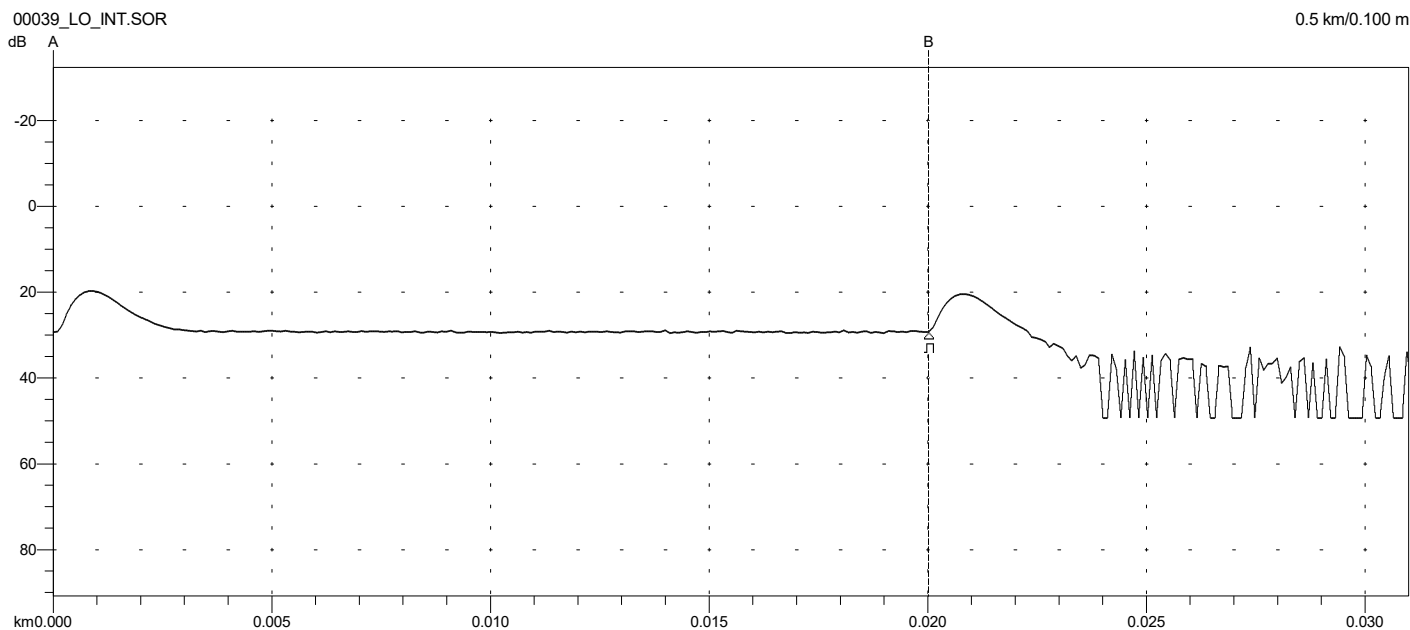

FIBERNET

Anritsu NetWorks/OTDR - Version 5.0.00
Date: 08/11/2023 Time: 06:14 PM

A: 0.0000 km B: 0.0200 km A -> B: 0.0200 km	Index: 1.468200 2-Point Loss: 0.029 dB Reflectance: N/A	[H] 3ns / 0.3m Avg: Fast 12288 /1550 nm/SM

Analysis Results -- 00039_LO_INT.SOR

Feature #/Type	Location (km)	Event-Event (dB) (dB/Km)	Loss (dB)	Refl (dB)
1/E	0.0200	-0.10 -5.227	>3.00	>-58.82

Overall (End-to-End) Loss: -0.10 dB

```
Primary Trace: 00039_LO_INT.SOR
Date: 08/11/23 Range: 0.5 km
Time: 06:57 PM Resolution: 0.100 m
Product Type: MT9085B-05 Pulse Width: 3 ns
Opt. Module: Index: 1.468200
Fiber Type: Singlemode WaveLength: 1550 nm
FAS Thresholds: Horz. Shift: 0.0000 km
Loss: 0.05 dB Vert. Shift: 0.00 dB
Reflectance: -60.00 dB No. Averages: 12288
Fiber Break: 3.00 dB
Backscatter: -81.50 Trace Type: Anr SR4731
Trace Flags: Analysis
ORL: N/A
```

----- Page 1 -----

Language: IT
Cable ID:
Fiber ID: 80
Wavelength: 1550
Org. Loc:
Term. Loc:
Cable Code:
Condition: OT
Operator:
Comment:
Supplier: Anritsu
OTDR Model: MT9085B-055
S/N: 6272566725
Optics Mod:
S/N:
S/W Rev.: 2.03
Other: