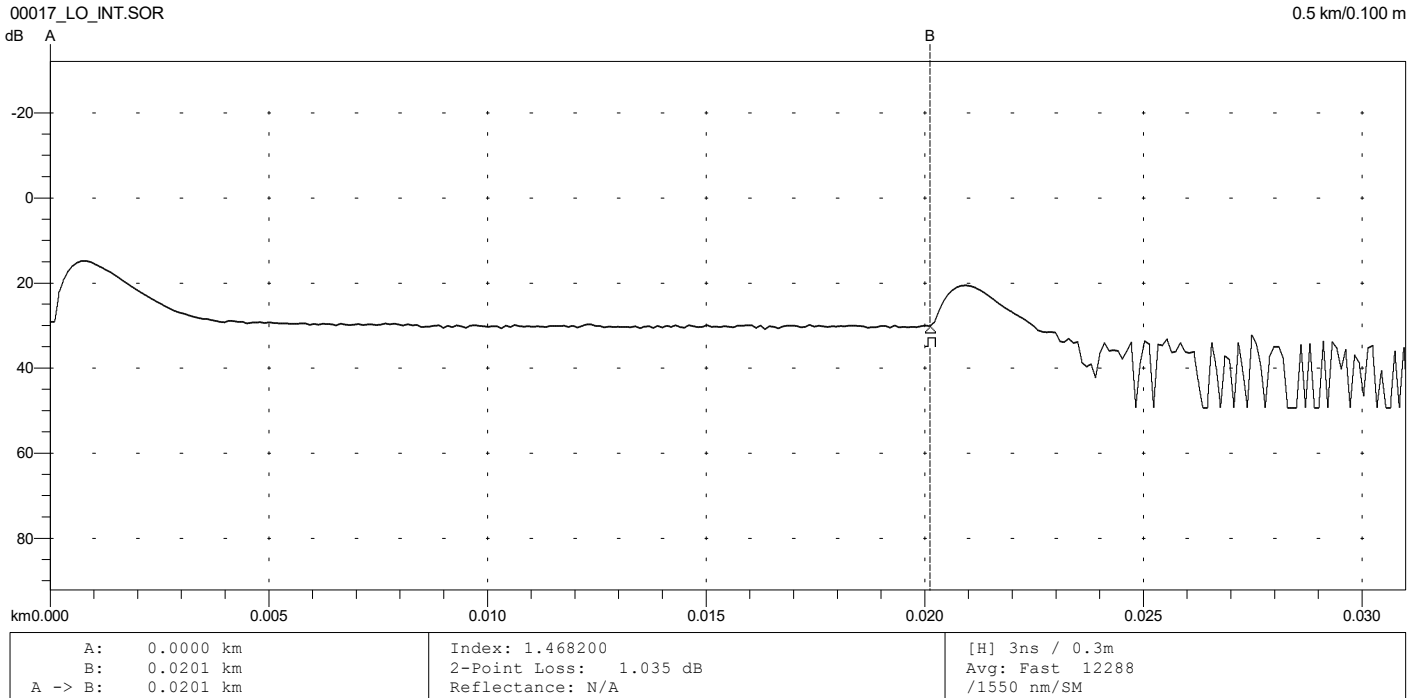

FIBERNET

Anritsu NetWorks/OTDR - Version 5.0.00
Date: 08/11/2023 Time: 06:10 PM

Analysis Results -- 00017_LO_INT.SOR

Feature #/Type	Location (km)	Event-Event (dB) (dB/Km)	Loss (dB)	Refl (dB)
1/E	0.0201	1.05 52.302	>3.00	>-57.43

Overall (End-to-End) Loss: 1.05 dB

```
Primary Trace: 00017_LO_INT.SOR
Date: 08/11/23 Range: 0.5 km
Time: 07:43 PM Resolution: 0.100 m
Product Type: MT9085B-05 Pulse Width: 3 ns
Opt. Module: Index: 1.468200
Fiber Type: Singlemode WaveLength: 1550 nm
FAS Thresholds: Horz. Shift: 0.0000 km
Loss: 0.05 dB Vert. Shift: 0.00 dB
Reflectance: -60.00 dB No. Averages: 12288
Fiber Break: 3.00 dB
Backscatter: -81.50 Trace Type: Anr SR4731
Trace Flags: Analysis
ORL: N/A
```

```
----- Page 1 -----
| Language: IT |
| Cable ID: |
| Fiber ID: 80 |
| Wavelength: 1550 |
| Org. Loc: |
| Term. Loc: |
| Cable Code: |
| Condition: OT |
| Operator: |
| Comment: |
| Supplier: Anritsu |
| OTDR Model: MT9085B-055 |
| S/N: 6272566725 |
| Optics Mod: |
| S/N: |
| S/W Rev.: 2.03 |
| Other: |
|-----|
```