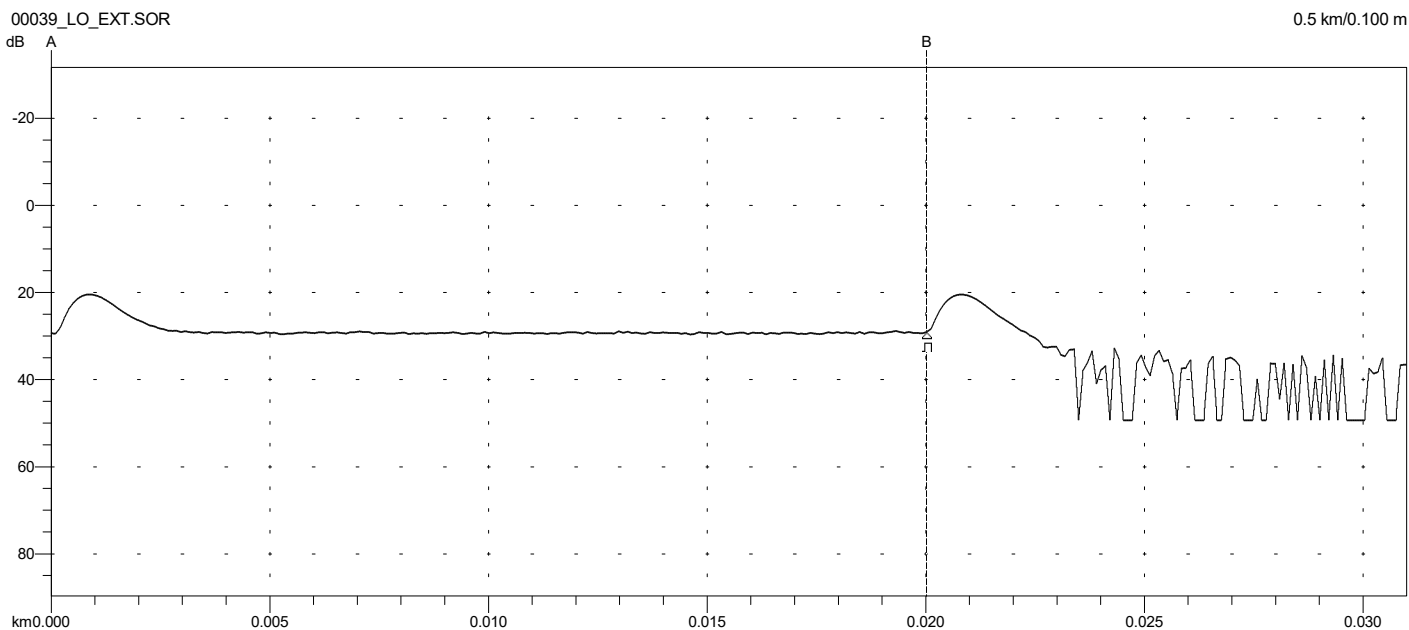

FIBERNET

Anritsu NetWorks/OTDR - Version 5.0.00
Date: 08/11/2023 Time: 06:13 PM

A: 0.0000 km B: 0.0200 km A -> B: 0.0200 km	Index: 1.468200 2-Point Loss: -0.259 dB Reflectance: N/A	[H] 3ns / 0.3m Avg: Fast 12288 /1550 nm/SM

Analysis Results -- 00039_LO_EXT.SOR

Feature #/Type	Location (km)	Event-Event (dB) (dB/Km)	Loss (dB)	Refl (dB)
1/E	0.0200	-0.09 -4.395	>3.00	>-58.79

Overall (End-to-End) Loss: -0.09 dB

```
Primary Trace: 00039_LO_EXT.SOR
Date: 08/11/23 Range: 0.5 km
Time: 06:56 PM Resolution: 0.100 m
Product Type: MT9085B-05 Pulse Width: 3 ns
Opt. Module: Index: 1.468200
Fiber Type: Singlemode WaveLength: 1550 nm
FAS Thresholds: Horz. Shift: 0.0000 km
Loss: 0.05 dB Vert. Shift: 0.00 dB
Reflectance: -60.00 dB No. Averages: 12288
Fiber Break: 3.00 dB
Backscatter: -81.50 Trace Type: Anr SR4731
Trace Flags: Analysis
ORL: N/A
```

----- Page 1 -----

Language: IT
Cable ID:
Fiber ID: 80
Wavelength: 1550
Org. Loc:
Term. Loc:
Cable Code:
Condition: OT
Operator:
Comment:
Supplier: Anritsu
OTDR Model: MT9085B-055
S/N: 6272566725
Optics Mod:
S/N:
S/W Rev.: 2.03
Other: