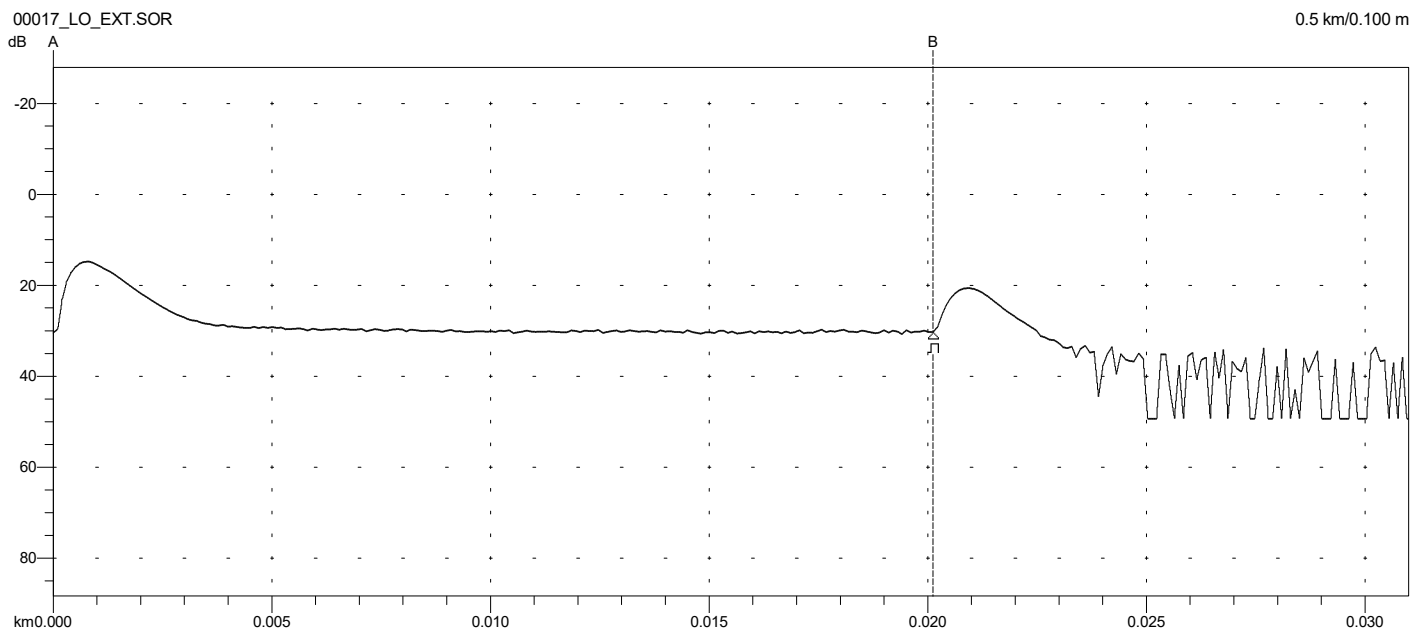

FIBERNET

Anritsu NetWorks/OTDR - Version 5.0.00
Date: 08/11/2023 Time: 06:10 PM

A: 0.0000 km B: 0.0201 km A -> B: 0.0201 km	Index: 1.468200 2-Point Loss: -0.148 dB Reflectance: N/A	[H] 3ns / 0.3m Avg: Fast 12288 /1550 nm/SM

Analysis Results -- 00017_LO_EXT.SOR

Feature #/Type	Location (km)	Event-Event (dB) (dB/Km)	Loss (dB)	Refl (dB)
1/E	0.0201	0.98 48.692	>3.00	>-57.68

Overall (End-to-End) Loss: 0.98 dB

```
Primary Trace: 00017_LO_EXT.SOR
Date: 08/11/23 Range: 0.5 km
Time: 07:43 PM Resolution: 0.100 m
Product Type: MT9085B-05 Pulse Width: 3 ns
Opt. Module: Index: 1.468200
Fiber Type: Singlemode WaveLength: 1550 nm
FAS Thresholds: Horz. Shift: 0.0000 km
Loss: 0.05 dB Vert. Shift: 0.00 dB
Reflectance: -60.00 dB No. Averages: 12288
Fiber Break: 3.00 dB
Backscatter: -81.50 Trace Type: Anr SR4731
Trace Flags: Analysis
ORL: N/A
```

----- Page 1 -----

Language: IT
Cable ID:
Fiber ID: 80
Wavelength: 1550
Org. Loc:
Term. Loc:
Cable Code:
Condition: OT
Operator:
Comment:
Supplier: Anritsu
OTDR Model: MT9085B-055
S/N: 6272566725
Optics Mod:
S/N:
S/W Rev.: 2.03
Other: