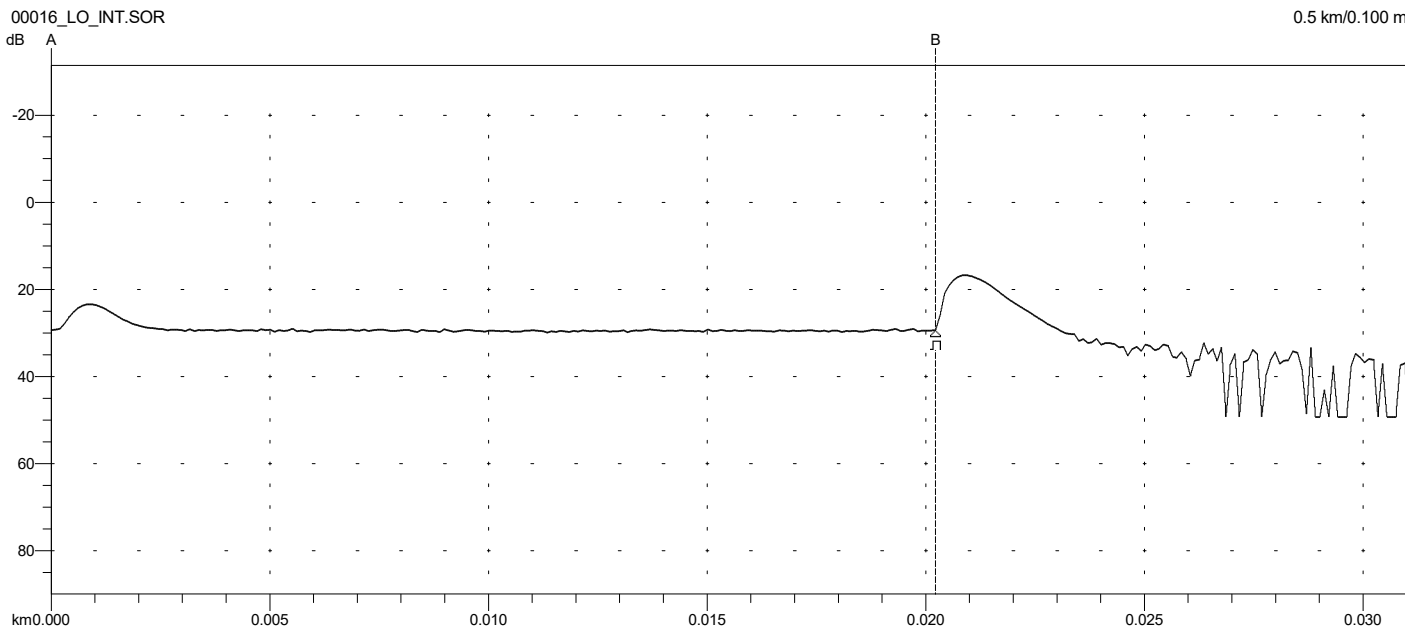

FIBERNET

Anritsu NetWorks/OTDR - Version 5.0.00
Date: 08/11/2023 Time: 06:00 PM

A: 0.0000 km B: 0.0202 km A -> B: 0.0202 km	Index: 1.468200 2-Point Loss: 0.024 dB Reflectance: N/A	[H] 3ns / 0.3m Avg: Fast 12288 /1550 nm/SM

Analysis Results -- 00016_LO_INT.SOR

Feature #/Type	Location (km)	Event-Event (dB) (dB/Km)	Loss (dB)	Refl (dB)
1/E	0.0202	0.14 7.119	>3.00	>-50.99

Overall (End-to-End) Loss: 0.14 dB

```
Primary Trace: 00016_LO_INT.SOR
Date: 08/11/23 Range: 0.5 km
Time: 01:51 AM Resolution: 0.100 m
Product Type: MT9085B-05 Pulse Width: 3 ns
Opt. Module: Index: 1.468200
Fiber Type: Singlemode WaveLength: 1550 nm
FAS Thresholds: Horz. Shift: 0.0000 km
Loss: 0.05 dB Vert. Shift: 0.00 dB
Reflectance: -60.00 dB No. Averages: 12288
Fiber Break: 3.00 dB
Backscatter: -81.50 Trace Type: Anr SR4731
Trace Flags: Analysis
ORL: N/A
```

----- Page 1 -----

Language: IT
Cable ID:
Fiber ID: 80
Wavelength: 1550
Org. Loc:
Term. Loc:
Cable Code:
Condition: OT
Operator:
Comment:
Supplier: Anritsu
OTDR Model: MT9085B-055
S/N: 6272566725
Optics Mod:
S/N:
S/W Rev.: 2.03
Other: