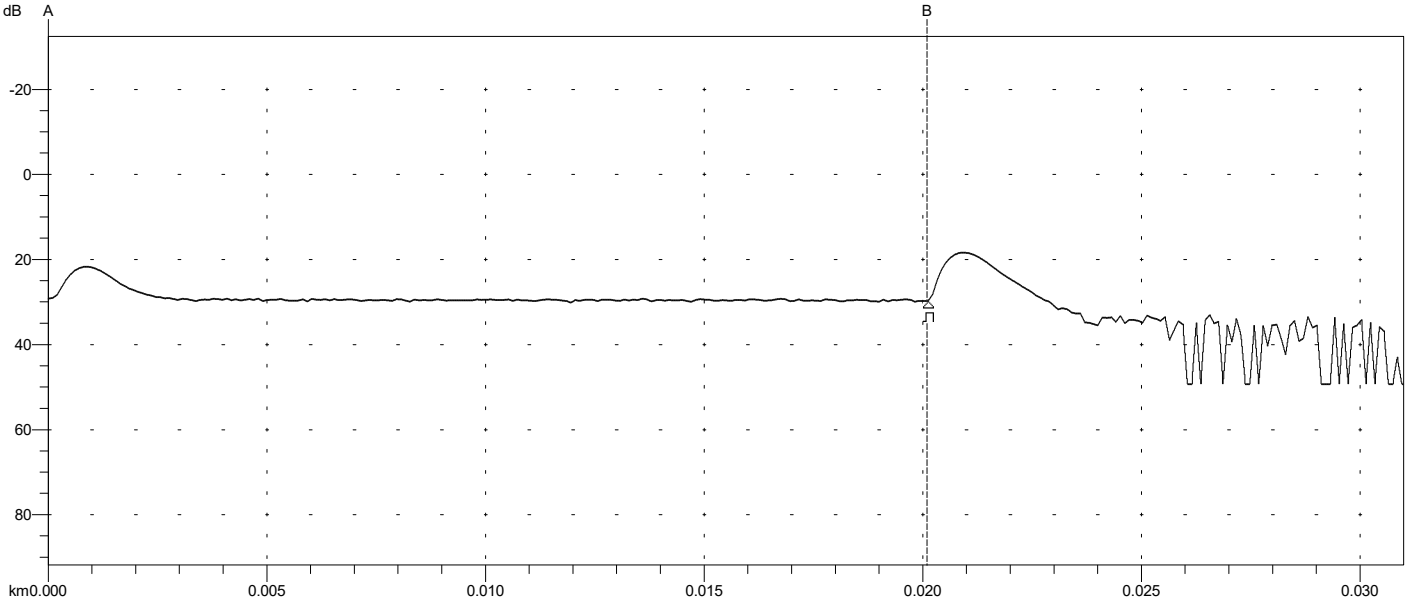

FIBERNET

Anritsu NetWorks/OTDR - Version 5.0.00
Date: 08/11/2023 Time: 06:04 PM

00038_LO_EXT.SOR

0.5 km/0.100 m

A: 0.0000 km B: 0.0201 km A -> B: 0.0201 km	Index: 1.468200 2-Point Loss: 0.593 dB Reflectance: N/A	[H] 3ns / 0.3m Avg: Fast 12288 /1550 nm/SM

Analysis Results -- 00038_LO_EXT.SOR

Feature #/Type	Location (km)	Event-Event (dB) (dB/Km)	Loss (dB)	Refl (dB)
1/E	0.0201	0.57 28.172	>3.00	>-53.90

Overall (End-to-End) Loss: 0.57 dB

```
Primary Trace: 00038_LO_EXT.SOR
Date: 08/11/23 Range: 0.5 km
Time: 03:56 PM Resolution: 0.100 m
Product Type: MT9085B-05 Pulse Width: 3 ns
Opt. Module: Index: 1.468200
Fiber Type: Singlemode WaveLength: 1550 nm
FAS Thresholds: Horz. Shift: 0.0000 km
Loss: 0.05 dB Vert. Shift: 0.00 dB
Reflectance: -60.00 dB No. Averages: 12288
Fiber Break: 3.00 dB
Backscatter: -81.50 Trace Type: Anr SR4731
Trace Flags: Analysis
ORL: N/A
```

----- Page 1 -----

Language: IT
Cable ID:
Fiber ID: 80
Wavelength: 1550
Org. Loc:
Term. Loc:
Cable Code:
Condition: OT
Operator:
Comment:
Supplier: Anritsu
OTDR Model: MT9085B-055
S/N: 6272566725
Optics Mod:
S/N:
S/W Rev.: 2.03
Other: