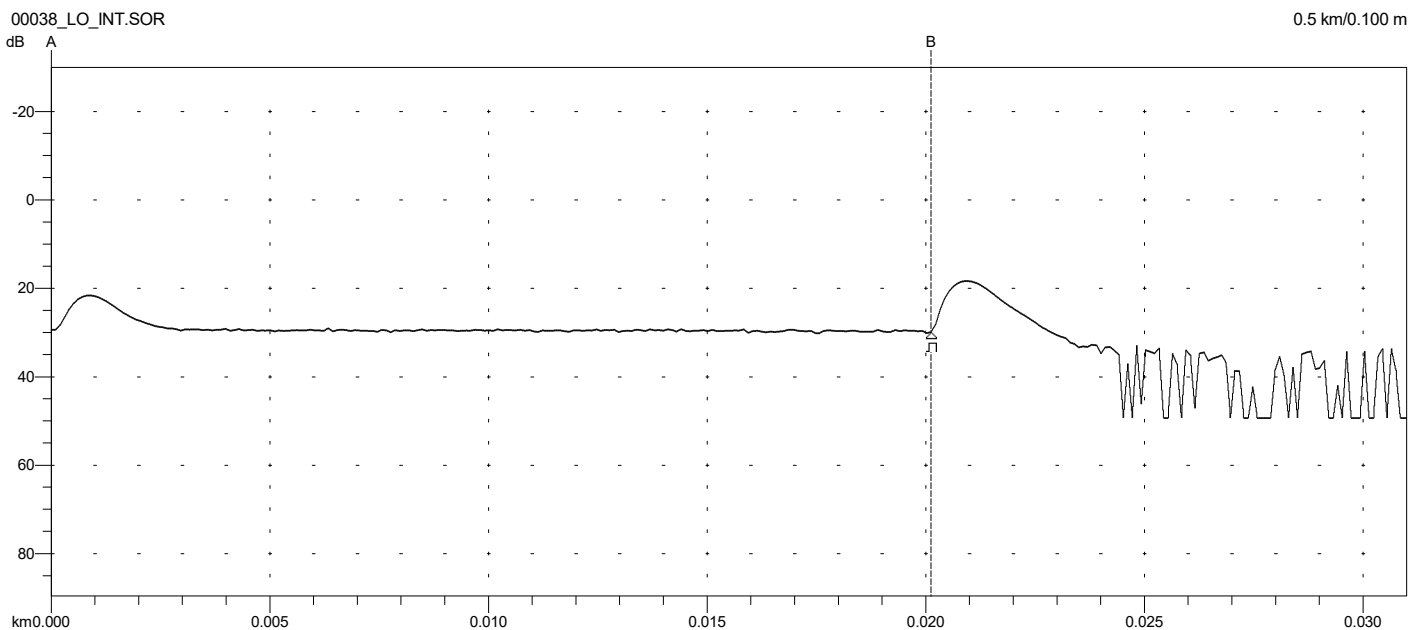

FIBERNET

Anritsu NetWorks/OTDR - Version 5.0.00
Date: 08/11/2023 Time: 06:04 PM

A: 0.0000 km B: 0.0201 km A -> B: 0.0201 km	Index: 1.468200 2-Point Loss: 0.495 dB Reflectance: N/A	[H] 3ns / 0.3m Avg: Fast 12288 /1550 nm/SM

Analysis Results -- 00038_LO_INT.SOR

Feature #/Type	Location (km)	Event-Event (dB) (dB/Km)	Loss (dB)	Refl (dB)
1/E	0.0201	0.60 29.861	>3.00	>-53.84

Overall (End-to-End) Loss: 0.60 dB

```
Primary Trace: 00038_LO_INT.SOR
Date: 08/11/23 Range: 0.5 km
Time: 03:59 PM Resolution: 0.100 m
Product Type: MT9085B-05 Pulse Width: 3 ns
Opt. Module: Index: 1.468200
Fiber Type: Singlemode WaveLength: 1550 nm
FAS Thresholds: Horz. Shift: 0.0000 km
Loss: 0.05 dB Vert. Shift: 0.00 dB
Reflectance: -60.00 dB No. Averages: 12288
Fiber Break: 3.00 dB
Backscatter: -81.50 Trace Type: Anr SR4731
Trace Flags: Analysis
ORL: N/A
```

----- Page 1 -----

Language: IT
Cable ID:
Fiber ID: 80
Wavelength: 1550
Org. Loc:
Term. Loc:
Cable Code:
Condition: OT
Operator:
Comment:
Supplier: Anritsu
OTDR Model: MT9085B-055
S/N: 6272566725
Optics Mod:
S/N:
S/W Rev.: 2.03
Other: