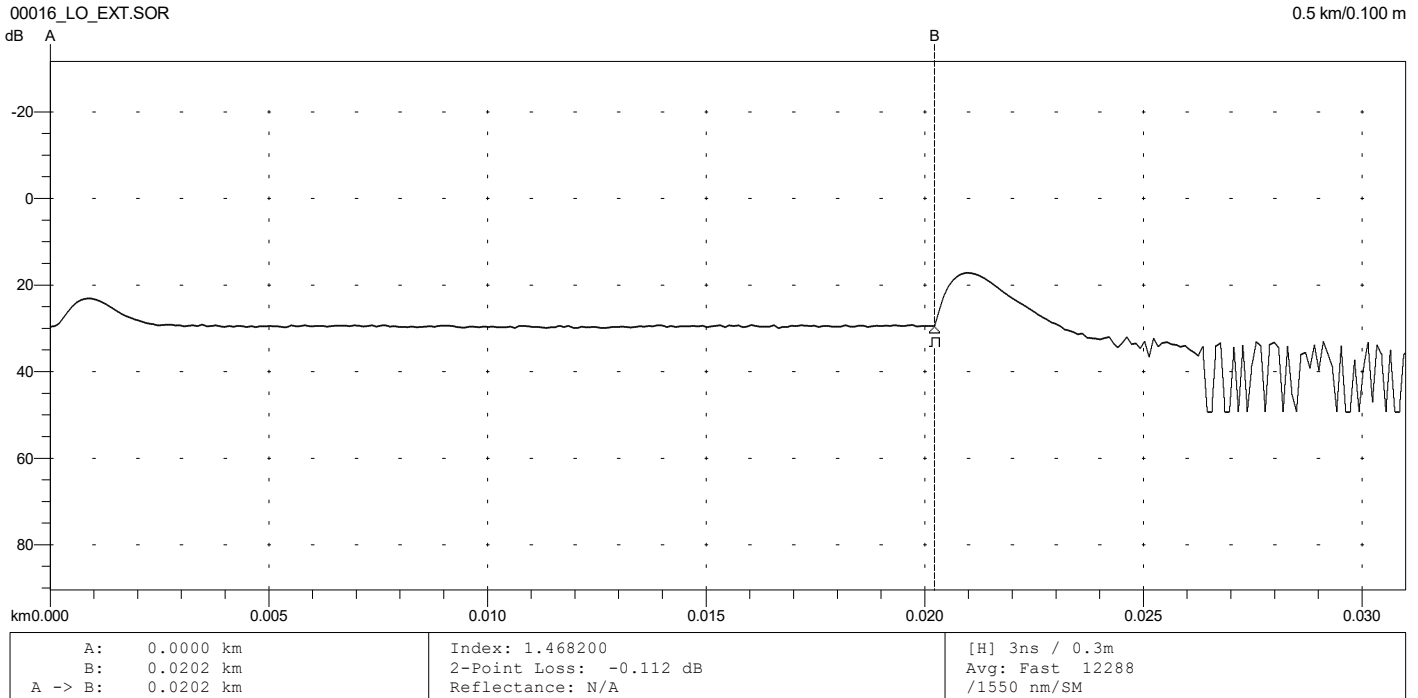

FIBERNET

Anritsu NetWorks/OTDR - Version 5.0.00
Date: 08/11/2023 Time: 05:59 PM

Analysis Results -- 00016_LO_EXT.SOR

Feature #/Type	Location (km)	Event-Event (dB) (dB/Km)	Loss (dB)	Refl (dB)
1/E	0.0202	0.14 6.674	>3.00	>-51.60

Overall (End-to-End) Loss: 0.14 dB

```
Primary Trace: 00016_LO_EXT.SOR
Date: 08/11/23 Range: 0.5 km
Time: 01:50 AM Resolution: 0.100 m
Product Type: MT9085B-05 Pulse Width: 3 ns
Opt. Module: Index: 1.468200
Fiber Type: Singlemode WaveLength: 1550 nm
FAS Thresholds: Horz. Shift: 0.0000 km
Loss: 0.05 dB Vert. Shift: 0.00 dB
Reflectance: -60.00 dB No. Averages: 12288
Fiber Break: 3.00 dB
Backscatter: -81.50 Trace Type: Anr SR4731
Trace Flags: Analysis
ORL: N/A
```

```
----- Page 1 -----
| Language: IT |
| Cable ID: |
| Fiber ID: 80 |
| Wavelength: 1550 |
| Org. Loc: |
| Term. Loc: |
| Cable Code: |
| Condition: OT |
| Operator: |
| Comment: |
| Supplier: Anritsu |
| OTDR Model: MT9085B-055 |
| S/N: 6272566725 |
| Optics Mod: |
| S/N: |
| S/W Rev.: 2.03 |
| Other: |
|-----|
```