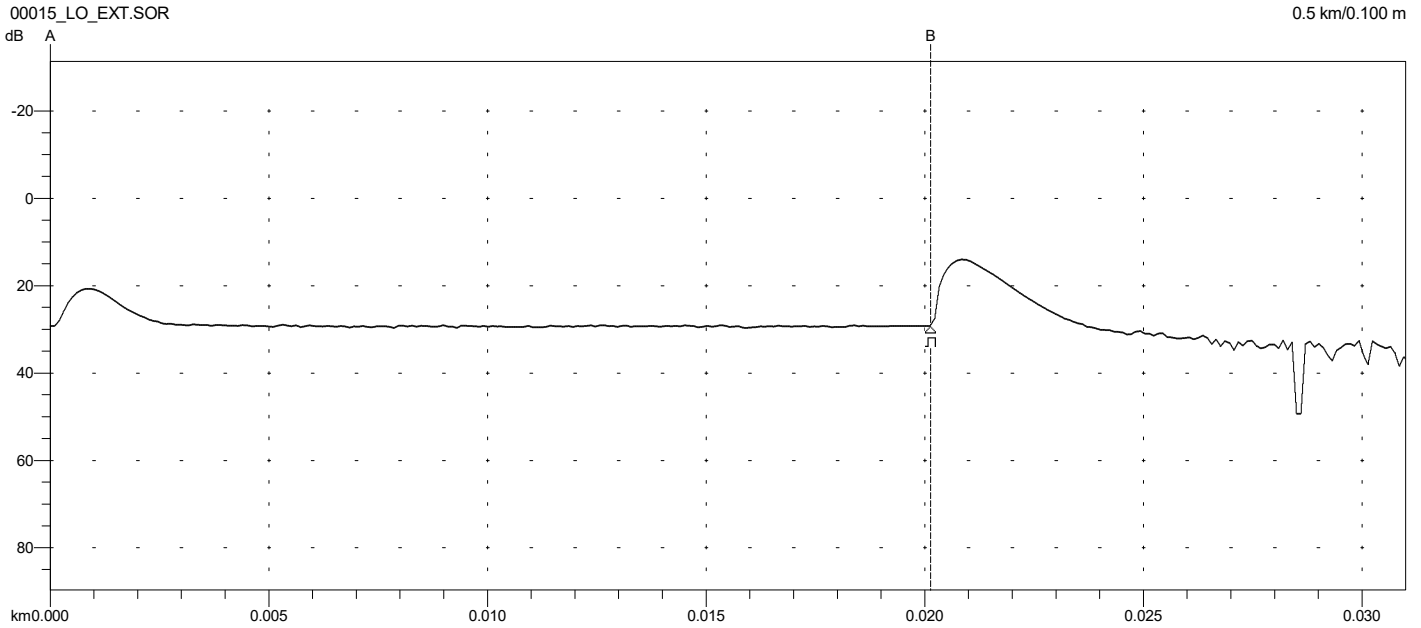

FIBERNET

Anritsu NetWorks/OTDR - Version 5.0.00
Date: 08/10/2023 Time: 08:34 AM

A: 0.0000 km B: 0.0201 km A -> B: 0.0201 km	Index: 1.468200 2-Point Loss: 0.000 dB Reflectance: N/A	[H] 3ns / 0.3m Avg: Fast 12288 /1550 nm/SM

Analysis Results -- 00015_LO_EXT.SOR

Feature #/Type	Location (km)	Event-Event (dB) (dB/Km)	Loss (dB)	Refl (dB)
1/E	0.0201	-0.05 -2.534	>3.00	>-46.16

Overall (End-to-End) Loss: -0.05 dB

```
Primary Trace: 00015_LO_EXT.SOR
Date: 08/09/23 Range: 0.5 km
Time: 10:12 PM Resolution: 0.100 m
Product Type: MT9085B-05 Pulse Width: 3 ns
Opt. Module: Index: 1.468200
Fiber Type: Singlemode WaveLength: 1550 nm
FAS Thresholds: Horz. Shift: 0.0000 km
Loss: 0.05 dB Vert. Shift: 0.00 dB
Reflectance: -60.00 dB No. Averages: 12288
Fiber Break: 3.00 dB
Backscatter: -81.50 Trace Type: Anr SR4731
Trace Flags: Analysis
ORL: N/A
```

----- Page 1 -----

Language: IT
Cable ID:
Fiber ID: 80
Wavelength: 1550
Org. Loc:
Term. Loc:
Cable Code:
Condition: OT
Operator:
Comment:
Supplier: Anritsu
OTDR Model: MT9085B-055
S/N: 6272566725
Optics Mod:
S/N:
S/W Rev.: 2.03
Other: