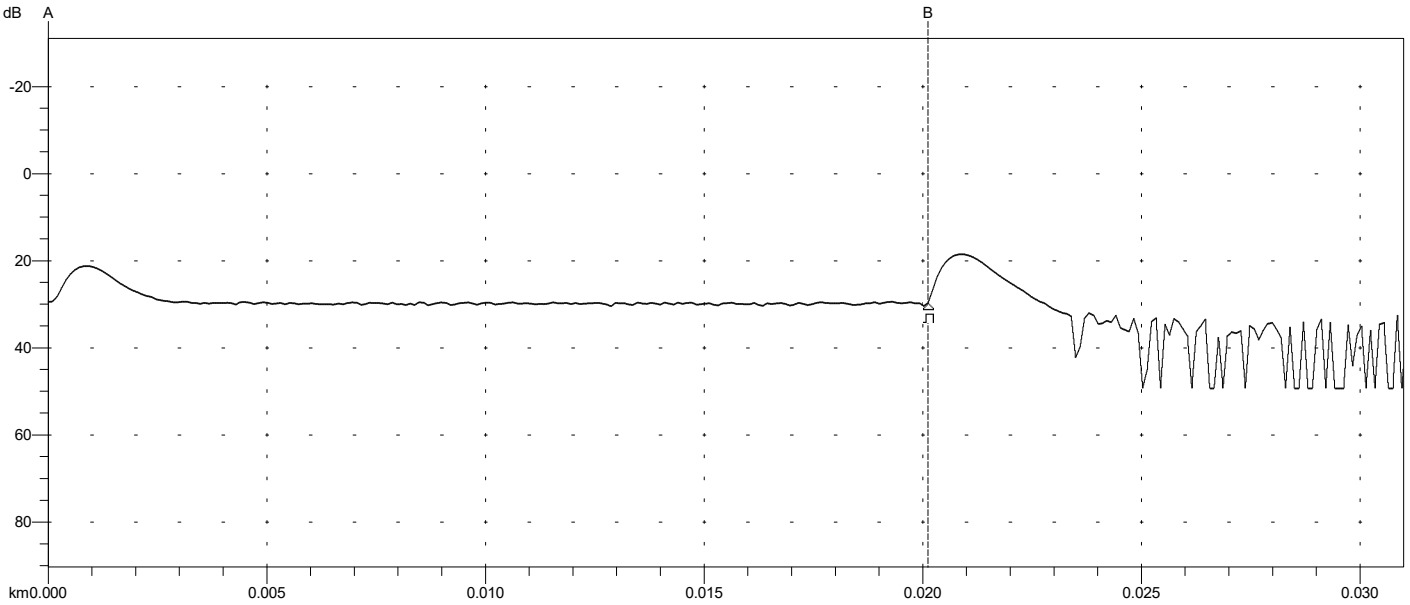

FIBERNET

Anritsu NetWorks/OTDR - Version 5.0.00
Date: 08/10/2023 Time: 08:37 AM

00037_LO_EXT.SOR

0.5 km/0.100 m

A: 0.0000 km B: 0.0201 km A -> B: 0.0201 km	Index: 1.468200 2-Point Loss: 0.339 dB Reflectance: N/A	[H] 3ns / 0.3m Avg: Fast 12288 /1550 nm/SM

Analysis Results -- 00037_LO_EXT.SOR

Feature #/Type	Location (km)	Event-Event (dB) (dB/Km)	Loss (dB)	Refl (dB)
1/E	0.0201	0.45 22.325	>3.00	>-53.96

Overall (End-to-End) Loss: 0.45 dB

```
Primary Trace: 00037_LO_EXT.SOR
Date: 08/09/23 Range: 0.5 km
Time: 10:32 PM Resolution: 0.100 m
Product Type: MT9085B-05 Pulse Width: 3 ns
Opt. Module: Index: 1.468200
Fiber Type: Singlemode WaveLength: 1550 nm
FAS Thresholds: Horz. Shift: 0.0000 km
Loss: 0.05 dB Vert. Shift: 0.00 dB
Reflectance: -60.00 dB No. Averages: 12288
Fiber Break: 3.00 dB
Backscatter: -81.50 Trace Type: Anr SR4731
Trace Flags: Analysis
ORL: N/A
```

----- Page 1 -----

Language: IT
Cable ID:
Fiber ID: 80
Wavelength: 1550
Org. Loc:
Term. Loc:
Cable Code:
Condition: OT
Operator:
Comment:
Supplier: Anritsu
OTDR Model: MT9085B-055
S/N: 6272566725
Optics Mod:
S/N:
S/W Rev.: 2.03
Other: