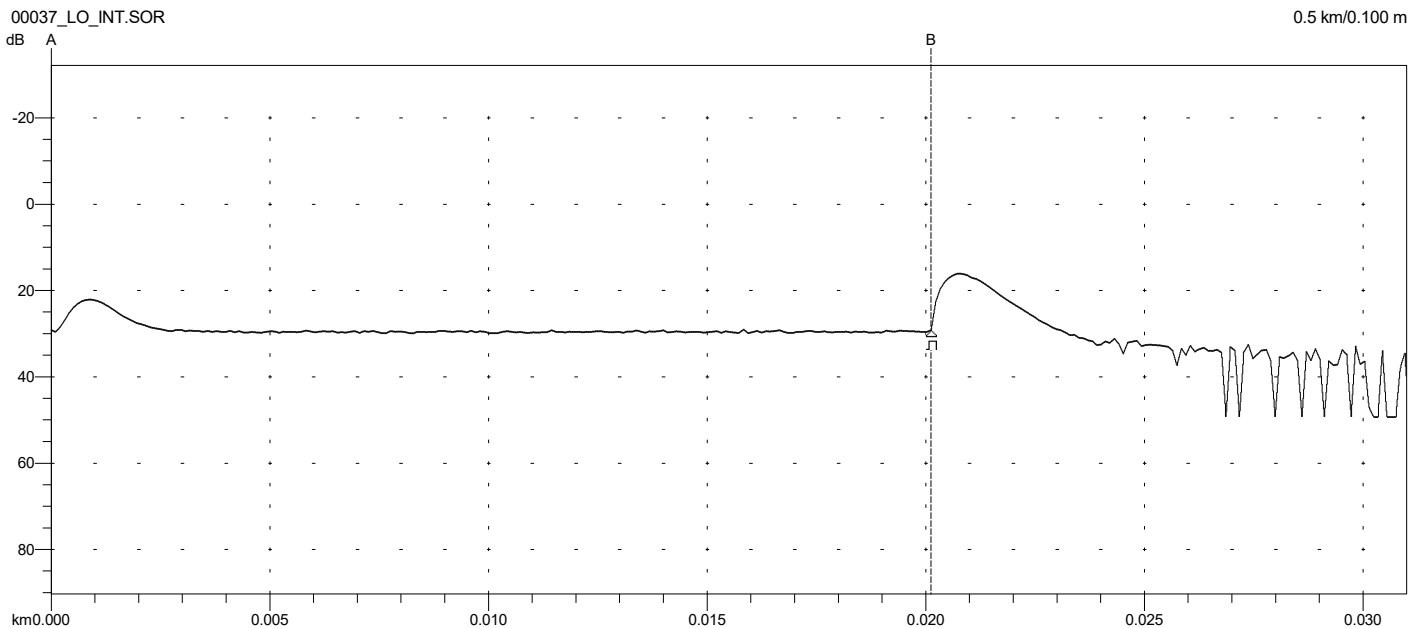

FIBERNET

Anritsu NetWorks/OTDR - Version 5.0.00
Date: 08/10/2023 Time: 08:37 AM

A: 0.0000 km B: 0.0201 km A -> B: 0.0201 km	Index: 1.468200 2-Point Loss: -0.037 dB Reflectance: N/A	[H] 3ns / 0.3m Avg: Fast 12288 /1550 nm/SM

Analysis Results -- 00037_LO_INT.SOR

Feature #/Type	Location (km)	Event-Event (dB) (dB/Km)	Loss (dB)	Refl (dB)
1/E	0.0201	0.27 13.349	>3.00	>-49.75

Overall (End-to-End) Loss: 0.27 dB

```
Primary Trace: 00037_LO_INT.SOR
Date: 08/09/23 Range: 0.5 km
Time: 10:33 PM Resolution: 0.100 m
Product Type: MT9085B-05 Pulse Width: 3 ns
Opt. Module: Index: 1.468200
Fiber Type: Singlemode WaveLength: 1550 nm
FAS Thresholds: Horz. Shift: 0.0000 km
Loss: 0.05 dB Vert. Shift: 0.00 dB
Reflectance: -60.00 dB No. Averages: 12288
Fiber Break: 3.00 dB
Backscatter: -81.50 Trace Type: Anr SR4731
Trace Flags: Analysis
ORL: N/A
```

----- Page 1 -----

Language: IT
Cable ID:
Fiber ID: 80
Wavelength: 1550
Org. Loc:
Term. Loc:
Cable Code:
Condition: OT
Operator:
Comment:
Supplier: Anritsu
OTDR Model: MT9085B-055
S/N: 6272566725
Optics Mod:
S/N:
S/W Rev.: 2.03
Other: