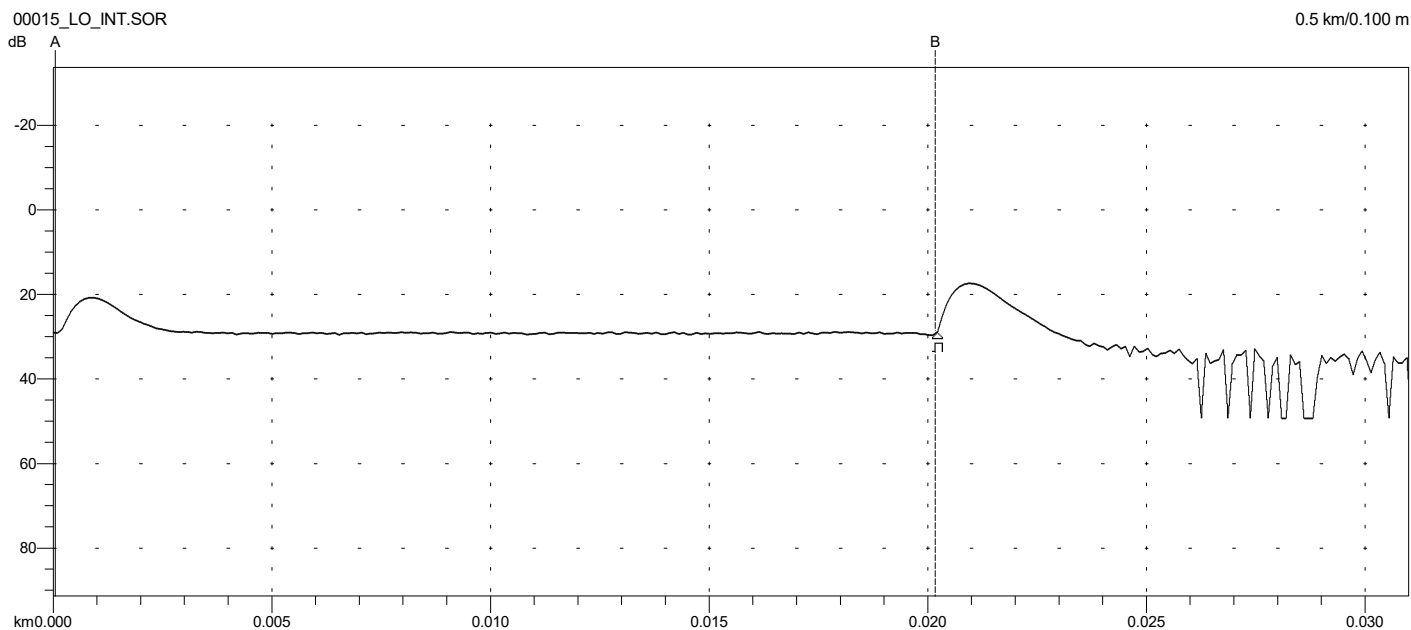

FIBERNET

Anritsu NetWorks/OTDR - Version 5.0.00
Date: 08/10/2023 Time: 08:34 AM

A: 0.0000 km B: 0.0202 km A -> B: 0.0201 km	Index: 1.468200 2-Point Loss: 0.210 dB Reflectance: N/A	[H] 3ns / 0.3m Avg: Fast 12288 /1550 nm/SM

Analysis Results -- 00015_LO_INT.SOR

Feature #/Type	Location (km)	Event-Event (dB) (dB/Km)	Loss (dB)	Refl (dB)
1/E	0.0202	0.22 11.040	>3.00	>-52.92

Overall (End-to-End) Loss: 0.22 dB

```
Primary Trace: 00015_LO_INT.SOR
Date: 08/09/23 Range: 0.5 km
Time: 10:13 PM Resolution: 0.100 m
Product Type: MT9085B-05 Pulse Width: 3 ns
Opt. Module: Index: 1.468200
Fiber Type: Singlemode WaveLength: 1550 nm
FAS Thresholds: Horz. Shift: 0.0000 km
Loss: 0.05 dB Vert. Shift: 0.00 dB
Reflectance: -60.00 dB No. Averages: 12288
Fiber Break: 3.00 dB
Backscatter: -81.50 Trace Type: Anr SR4731
Trace Flags: Analysis
ORL: N/A
```

----- Page 1 -----

Language: IT
Cable ID:
Fiber ID: 80
Wavelength: 1550
Org. Loc:
Term. Loc:
Cable Code:
Condition: OT
Operator:
Comment:
Supplier: Anritsu
OTDR Model: MT9085B-055
S/N: 6272566725
Optics Mod:
S/N:
S/W Rev.: 2.03
Other: