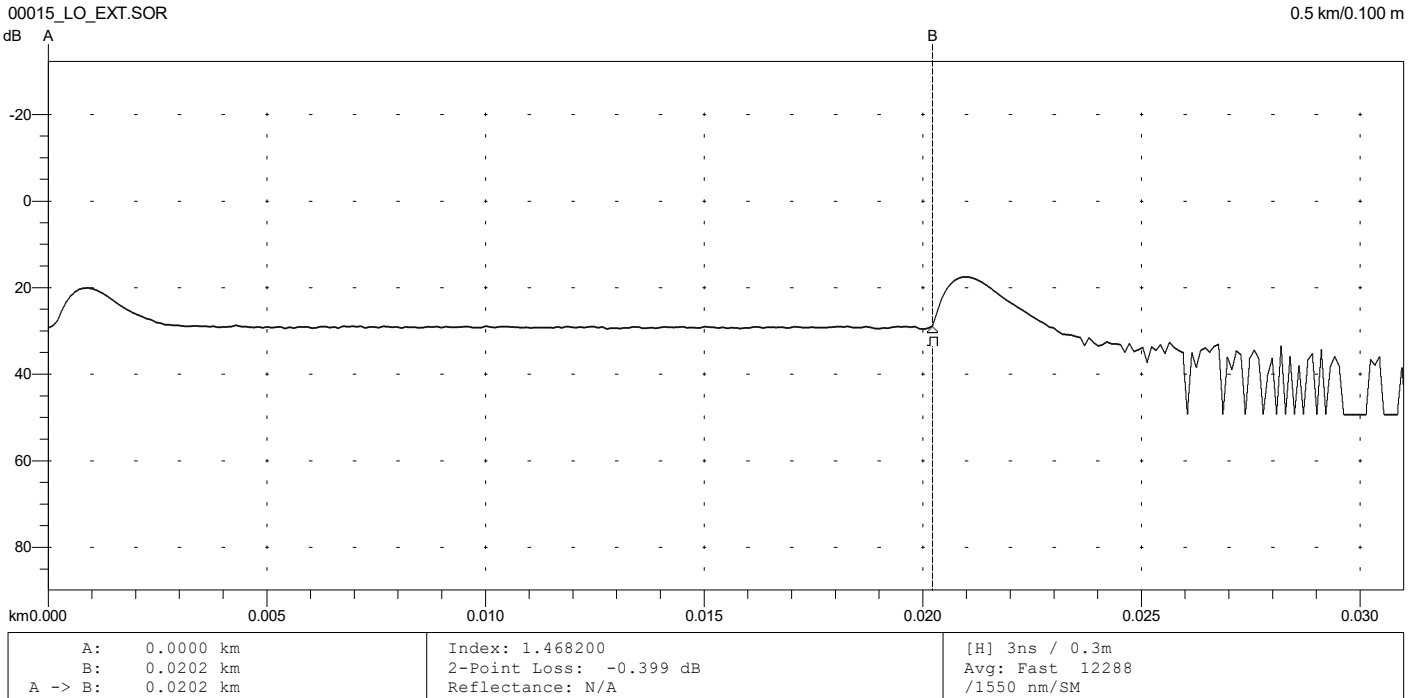

FIBERNET

Anritsu NetWorks/OTDR - Version 5.0.00
Date: 08/10/2023 Time: 08:41 AM

Analysis Results -- 00015_LO_EXT.SOR

Feature #/Type	Location (km)	Event-Event (dB) (dB/Km)	Loss (dB)	Refl (dB)
1/E	0.0202	0.00 0.165	>3.00	>-53.24

Overall (End-to-End) Loss: 0.00 dB

```
Primary Trace: 00015_LO_EXT.SOR
Date: 08/09/23 Range: 0.5 km
Time: 07:53 PM Resolution: 0.100 m
Product Type: MT9085B-05 Pulse Width: 3 ns
Opt. Module: Index: 1.468200
Fiber Type: Singlemode WaveLength: 1550 nm
FAS Thresholds: Horz. Shift: 0.0000 km
Loss: 0.05 dB Vert. Shift: 0.00 dB
Reflectance: -60.00 dB No. Averages: 12288
Fiber Break: 3.00 dB
Backscatter: -81.50 Trace Type: Anr SR4731
Trace Flags: Analysis
ORL: N/A
```

----- Page 1 -----

Language: IT
Cable ID:
Fiber ID: 80
Wavelength: 1550
Org. Loc:
Term. Loc:
Cable Code:
Condition: OT
Operator:
Comment:
Supplier: Anritsu
OTDR Model: MT9085B-055
S/N: 6272566725
Optics Mod:
S/N:
S/W Rev.: 2.03
Other: