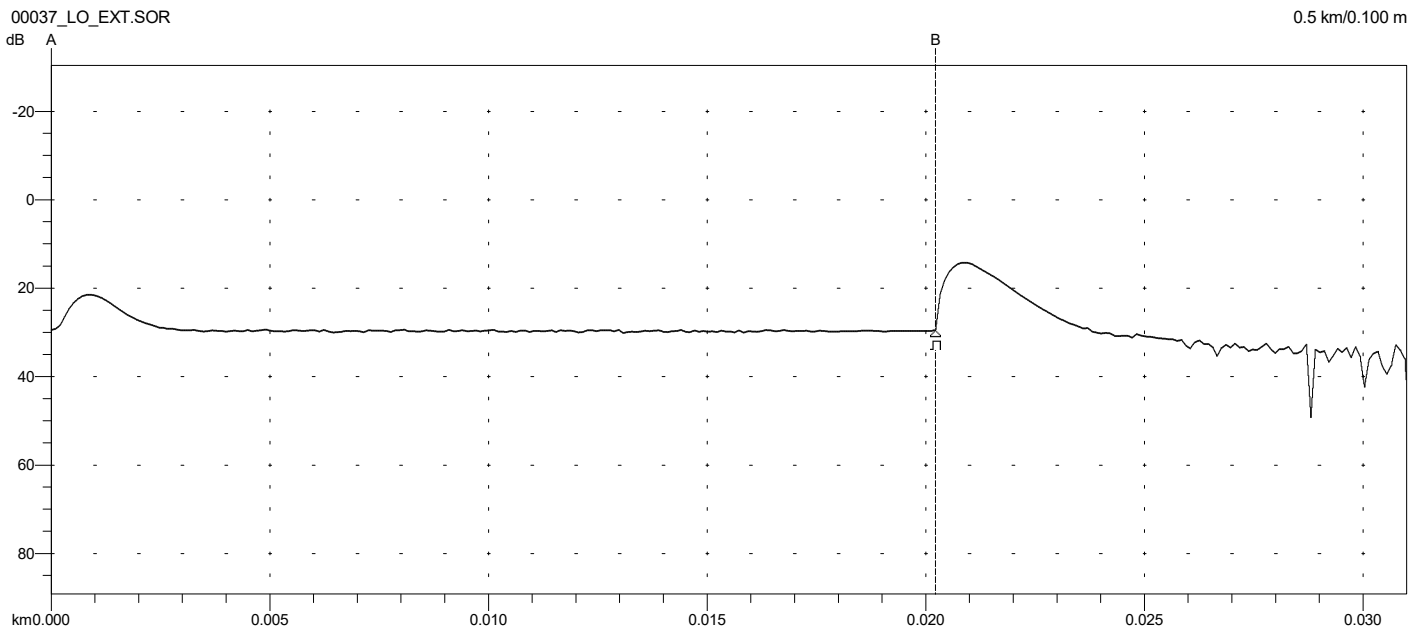

FIBERNET

Anritsu NetWorks/OTDR - Version 5.0.00
Date: 08/10/2023 Time: 08:44 AM

A: 0.0000 km B: 0.0202 km A -> B: 0.0202 km	Index: 1.468200 2-Point Loss: 0.054 dB Reflectance: N/A	[H] 3ns / 0.3m Avg: Fast 12288 /1550 nm/SM

Analysis Results -- 00037_LO_EXT.SOR

Feature #/Type	Location (km)	Event-Event (dB) (dB/Km)	Loss (dB)	Refl (dB)
1/E	0.0202	0.43 21.306	>3.00	>-45.69

Overall (End-to-End) Loss: 0.43 dB

```
Primary Trace: 00037_LO_EXT.SOR
Date: 08/09/23 Range: 0.5 km
Time: 05:56 PM Resolution: 0.100 m
Product Type: MT9085B-05 Pulse Width: 3 ns
Opt. Module: Index: 1.468200
Fiber Type: Singlemode WaveLength: 1550 nm
FAS Thresholds: Horz. Shift: 0.0000 km
Loss: 0.05 dB Vert. Shift: 0.00 dB
Reflectance: -60.00 dB No. Averages: 12288
Fiber Break: 3.00 dB
Backscatter: -81.50 Trace Type: Anr SR4731
Trace Flags: Analysis
ORL: N/A
```

----- Page 1 -----

Language: IT
Cable ID:
Fiber ID: 80
Wavelength: 1550
Org. Loc:
Term. Loc:
Cable Code:
Condition: OT
Operator:
Comment:
Supplier: Anritsu
OTDR Model: MT9085B-055
S/N: 6272566725
Optics Mod:
S/N:
S/W Rev.: 2.03
Other: