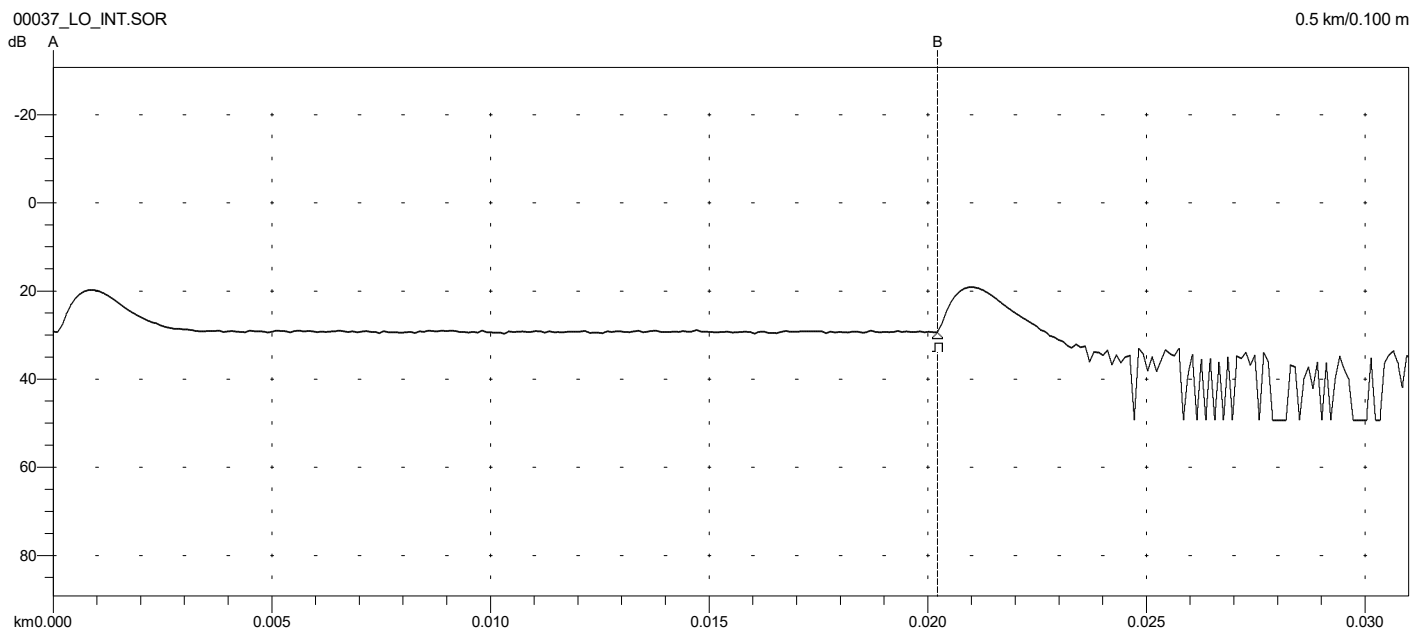

FIBERNET

Anritsu NetWorks/OTDR - Version 5.0.00
Date: 08/10/2023 Time: 08:44 AM

A: 0.0000 km B: 0.0202 km A -> B: 0.0202 km	Index: 1.468200 2-Point Loss: 0.102 dB Reflectance: N/A	[H] 3ns / 0.3m Avg: Fast 12288 /1550 nm/SM

Analysis Results -- 00037_LO_INT.SOR

Feature #/Type	Location (km)	Event-Event (dB) (dB/Km)	Loss (dB)	Refl (dB)
1/E	0.0202	0.07 3.477	>3.00	>-56.15

Overall (End-to-End) Loss: 0.07 dB

```
Primary Trace: 00037_LO_INT.SOR
Date: 08/09/23 Range: 0.5 km
Time: 05:58 PM Resolution: 0.100 m
Product Type: MT9085B-05 Pulse Width: 3 ns
Opt. Module: Index: 1.468200
Fiber Type: Singlemode WaveLength: 1550 nm
FAS Thresholds: Horz. Shift: 0.0000 km
Loss: 0.05 dB Vert. Shift: 0.00 dB
Reflectance: -60.00 dB No. Averages: 12288
Fiber Break: 3.00 dB
Backscatter: -81.50 Trace Type: Anr SR4731
Trace Flags: Analysis
ORL: N/A
```

----- Page 1 -----

Language: IT
Cable ID:
Fiber ID: 80
Wavelength: 1550
Org. Loc:
Term. Loc:
Cable Code:
Condition: OT
Operator:
Comment:
Supplier: Anritsu
OTDR Model: MT9085B-055
S/N: 6272566725
Optics Mod:
S/N:
S/W Rev.: 2.03
Other: