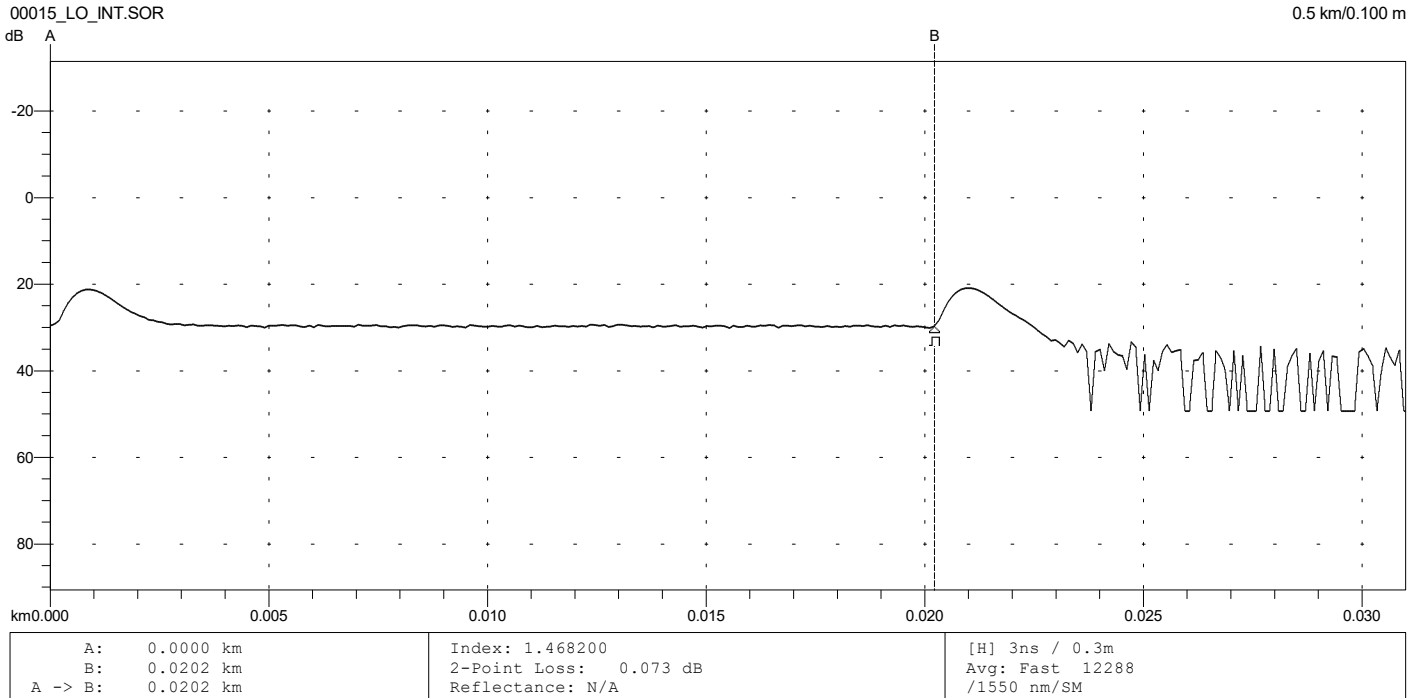

FIBERNET

Anritsu NetWorks/OTDR - Version 5.0.00
Date: 08/10/2023 Time: 08:41 AM

Analysis Results -- 00015_LO_INT.SOR

Feature #/Type	Location (km)	Event-Event (dB) (dB/Km)	Loss (dB)	Refl (dB)
1/E	0.0202	0.56 27.865	>3.00	>-58.80

Overall (End-to-End) Loss: 0.56 dB

```
Primary Trace: 00015_LO_INT.SOR
Date: 08/09/23 Range: 0.5 km
Time: 07:55 PM Resolution: 0.100 m
Product Type: MT9085B-05 Pulse Width: 3 ns
Opt. Module: Index: 1.468200
Fiber Type: Singlemode WaveLength: 1550 nm
FAS Thresholds: Horz. Shift: 0.0000 km
Loss: 0.05 dB Vert. Shift: 0.00 dB
Reflectance: -60.00 dB No. Averages: 12288
Fiber Break: 3.00 dB
Backscatter: -81.50 Trace Type: Anr SR4731
Trace Flags: Analysis
ORL: N/A
```

```
----- Page 1 -----
| Language: IT |
| Cable ID: |
| Fiber ID: 80 |
| Wavelength: 1550 |
| Org. Loc: |
| Term. Loc: |
| Cable Code: |
| Condition: OT |
| Operator: |
| Comment: |
| Supplier: Anritsu |
| OTDR Model: MT9085B-055 |
| S/N: 6272566725 |
| Optics Mod: |
| S/N: |
| S/W Rev.: 2.03 |
| Other: |
|-----|
```