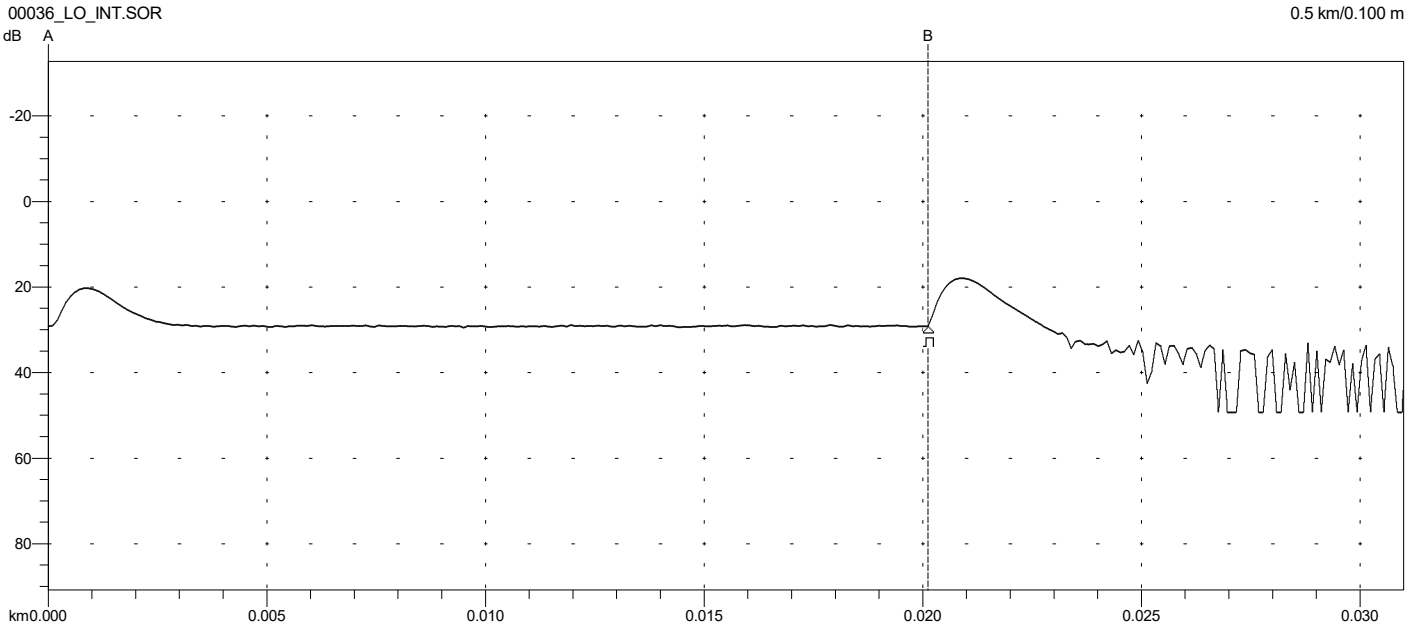

FIBERNET

Anritsu NetWorks/OTDR - Version 5.0.00
Date: 08/10/2023 Time: 08:43 AM

A: 0.0000 km B: 0.0201 km A -> B: 0.0201 km	Index: 1.468200 2-Point Loss: -0.025 dB Reflectance: N/A	[H] 3ns / 0.3m Avg: Fast 12288 /1550 nm/SM

Analysis Results -- 00036_LO_INT.SOR

Feature #/Type	Location (km)	Event-Event (dB) (dB/Km)	Loss (dB)	Refl (dB)
1/E	0.0201	-0.07 -3.610	>3.00	>-53.95

Overall (End-to-End) Loss: -0.07 dB

```
Primary Trace: 00036_LO_INT.SOR
Date: 08/09/23 Range: 0.5 km
Time: 07:18 PM Resolution: 0.100 m
Product Type: MT9085B-05 Pulse Width: 3 ns
Opt. Module: Index: 1.468200
Fiber Type: Singlemode WaveLength: 1550 nm
FAS Thresholds: Horz. Shift: 0.0000 km
Loss: 0.05 dB Vert. Shift: 0.00 dB
Reflectance: -60.00 dB No. Averages: 12288
Fiber Break: 3.00 dB
Backscatter: -81.50 Trace Type: Anr SR4731
Trace Flags: Analysis
ORL: N/A
```

----- Page 1 -----

Language: IT
Cable ID:
Fiber ID: 80
Wavelength: 1550
Org. Loc:
Term. Loc:
Cable Code:
Condition: OT
Operator:
Comment:
Supplier: Anritsu
OTDR Model: MT9085B-055
S/N: 6272566725
Optics Mod:
S/N:
S/W Rev.: 2.03
Other: