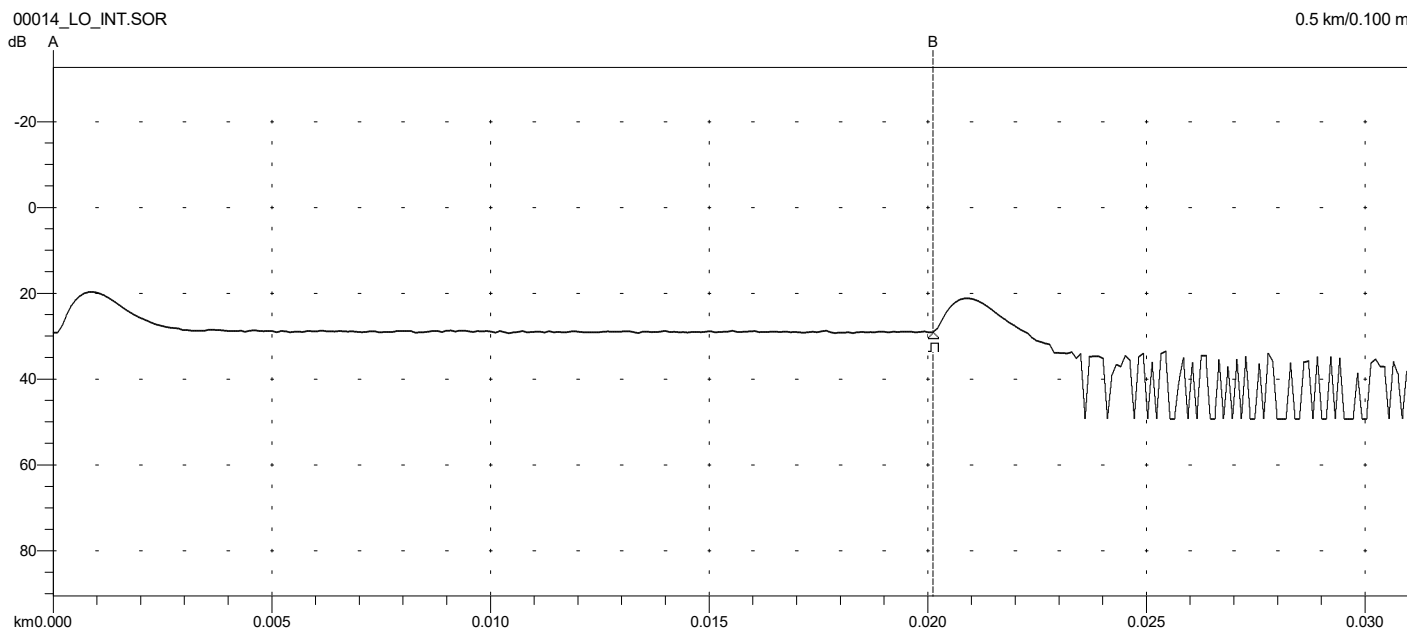

FIBERNET

Anritsu NetWorks/OTDR - Version 5.0.00
Date: 08/10/2023 Time: 08:41 AM

A: 0.0000 km B: 0.0201 km A -> B: 0.0201 km	Index: 1.468200 2-Point Loss: -0.089 dB Reflectance: N/A	[H] 3ns / 0.3m Avg: Fast 12288 /1550 nm/SM

Analysis Results -- 00014_LO_INT.SOR

Feature #/Type	Location (km)	Event-Event (dB) (dB/Km)	Loss (dB)	Refl (dB)
1/E	0.0201	-0.17 -8.413	>3.00	>-60.84

Overall (End-to-End) Loss: -0.17 dB

```
Primary Trace: 00014_LO_INT.SOR
Date: 08/09/23 Range: 0.5 km
Time: 06:04 PM Resolution: 0.100 m
Product Type: MT9085B-05 Pulse Width: 3 ns
Opt. Module: Index: 1.468200
Fiber Type: Singlemode WaveLength: 1550 nm
FAS Thresholds: Horz. Shift: 0.0000 km
Loss: 0.05 dB Vert. Shift: 0.00 dB
Reflectance: -60.00 dB No. Averages: 12288
Fiber Break: 3.00 dB
Backscatter: -81.50 Trace Type: Anr SR4731
Trace Flags: Analysis
ORL: N/A
```

```
----- Page 1 -----
| Language: IT |
| Cable ID: |
| Fiber ID: 80 |
| Wavelength: 1550 |
| Org. Loc: |
| Term. Loc: |
| Cable Code: |
| Condition: OT |
| Operator: |
| Comment: |
| Supplier: Anritsu |
| OTDR Model: MT9085B-055 |
| S/N: 6272566725 |
| Optics Mod: |
| S/N: |
| S/W Rev.: 2.03 |
| Other: |
|-----|
```