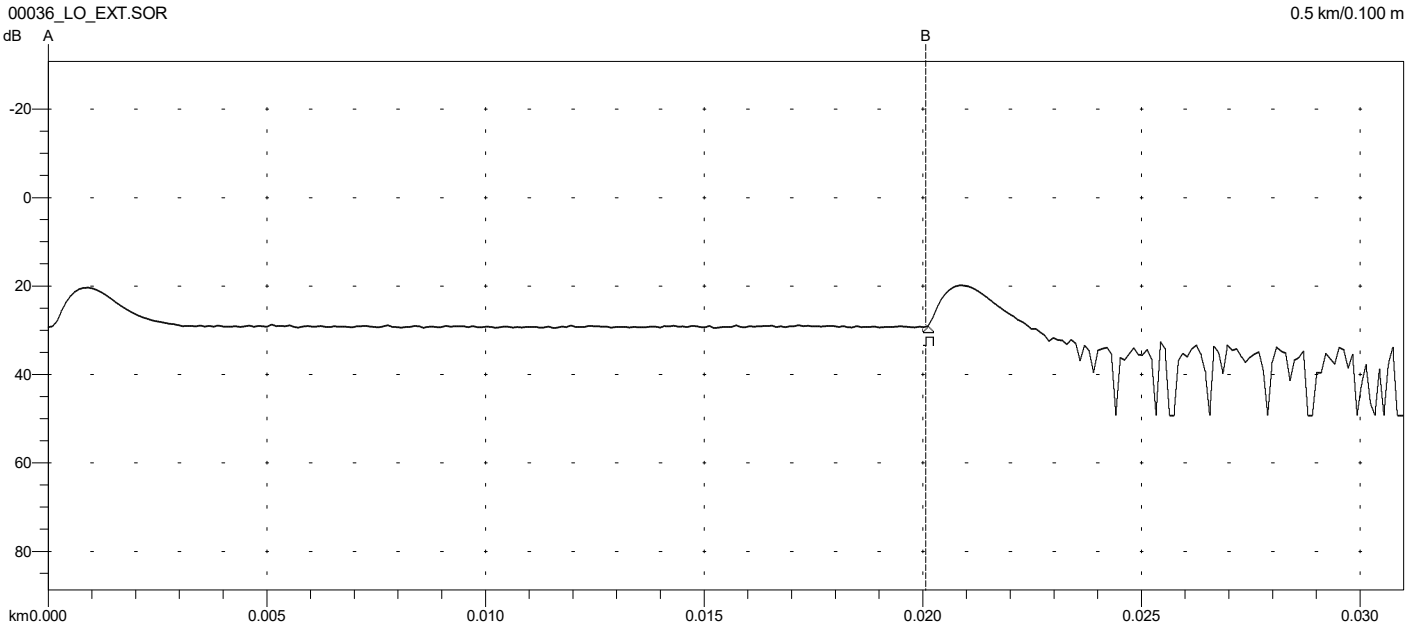

FIBERNET

Anritsu NetWorks/OTDR - Version 5.0.00
Date: 08/10/2023 Time: 08:43 AM

A: 0.0000 km B: 0.0201 km A -> B: 0.0201 km	Index: 1.468200 2-Point Loss: -0.136 dB Reflectance: N/A	[H] 3ns / 0.3m Avg: Fast 12288 /1550 nm/SM

Analysis Results -- 00036_LO_EXT.SOR

Feature #/Type	Location (km)	Event-Event (dB) (dB/Km)	Loss (dB)	Refl (dB)
1/E	0.0201	0.05 2.286	>3.00	>-57.64

Overall (End-to-End) Loss: 0.05 dB

```
Primary Trace: 00036_LO_EXT.SOR
Date: 08/09/23 Range: 0.5 km
Time: 06:34 PM Resolution: 0.100 m
Product Type: MT9085B-05 Pulse Width: 3 ns
Opt. Module: Index: 1.468200
Fiber Type: Singlemode WaveLength: 1550 nm
FAS Thresholds: Horz. Shift: 0.0000 km
Loss: 0.05 dB Vert. Shift: 0.00 dB
Reflectance: -60.00 dB No. Averages: 12288
Fiber Break: 3.00 dB
Backscatter: -81.50 Trace Type: Anr SR4731
Trace Flags: Analysis
ORL: N/A
```

----- Page 1 -----

Language: IT
Cable ID:
Fiber ID: 80
Wavelength: 1550
Org. Loc:
Term. Loc:
Cable Code:
Condition: OT
Operator:
Comment:
Supplier: Anritsu
OTDR Model: MT9085B-055
S/N: 6272566725
Optics Mod:
S/N:
S/W Rev.: 2.03
Other: