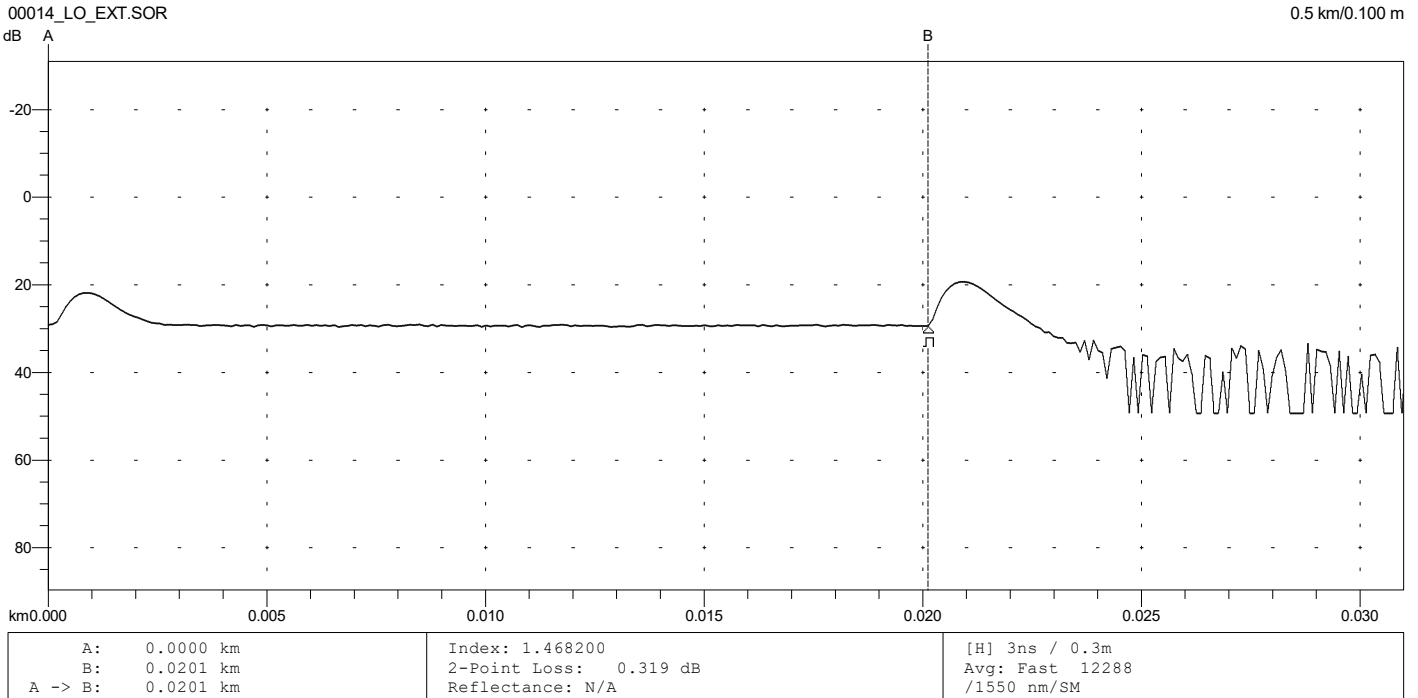

FIBERNET

Anritsu NetWorks/OTDR - Version 5.0.00
Date: 08/10/2023 Time: 08:40 AM

Analysis Results -- 00014_LO_EXT.SOR

Feature #/Type	Location (km)	Event-Event (dB) (dB/Km)	Loss (dB)	Refl (dB)
1/E	0.0201	0.13 6.691	>3.00	>-56.36

Overall (End-to-End) Loss: 0.13 dB

```
Primary Trace: 00014_LO_EXT.SOR
Date: 08/09/23 Range: 0.5 km
Time: 06:08 PM Resolution: 0.100 m
Product Type: MT9085B-05 Pulse Width: 3 ns
Opt. Module: Index: 1.468200
Fiber Type: Singlemode WaveLength: 1550 nm
FAS Thresholds: Horz. Shift: 0.0000 km
Loss: 0.05 dB Vert. Shift: 0.00 dB
Reflectance: -60.00 dB No. Averages: 12288
Fiber Break: 3.00 dB
Backscatter: -81.50 Trace Type: Anr SR4731
Trace Flags: Analysis
ORL: N/A
```

```
----- Page 1 -----
| Language: IT |
| Cable ID: |
| Fiber ID: 80 |
| Wavelength: 1550 |
| Org. Loc: |
| Term. Loc: |
| Cable Code: |
| Condition: OT |
| Operator: |
| Comment: |
| Supplier: Anritsu |
| OTDR Model: MT9085B-055 |
| S/N: 6272566725 |
| Optics Mod: |
| S/N: |
| S/W Rev.: 2.03 |
| Other: |
|-----|
```