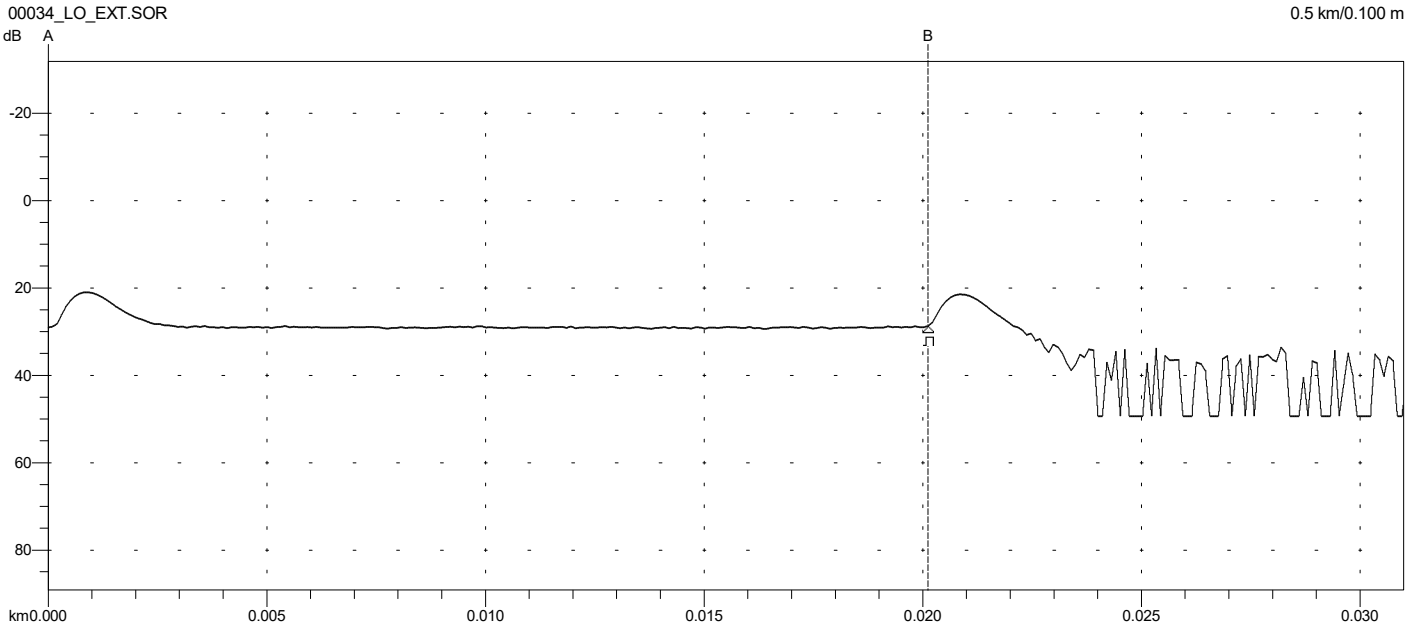

FIBERNET

Anritsu NetWorks/OTDR - Version 5.0.00
Date: 08/10/2023 Time: 08:42 AM

A: 0.0000 km B: 0.0201 km A -> B: 0.0201 km	Index: 1.468200 2-Point Loss: -0.314 dB Reflectance: N/A	[H] 3ns / 0.3m Avg: Fast 12288 /1550 nm/SM

Analysis Results -- 00034_LO_EXT.SOR

Feature #/Type	Location (km)	Event-Event (dB) (dB/Km)	Loss (dB)	Refl (dB)
1/E	0.0201	-0.21-10.252	>3.00	>-61.21

Overall (End-to-End) Loss: -0.21 dB

```
Primary Trace: 00034_LO_EXT.SOR
Date: 08/09/23 Range: 0.5 km
Time: 07:06 PM Resolution: 0.100 m
Product Type: MT9085B-05 Pulse Width: 3 ns
Opt. Module: Index: 1.468200
Fiber Type: Singlemode WaveLength: 1550 nm
FAS Thresholds: Horz. Shift: 0.0000 km
Loss: 0.05 dB Vert. Shift: 0.00 dB
Reflectance: -60.00 dB No. Averages: 12288
Fiber Break: 3.00 dB
Backscatter: -81.50 Trace Type: Anr SR4731
Trace Flags: Analysis
ORL: N/A
```

----- Page 1 -----

Language: IT
Cable ID:
Fiber ID: 80
Wavelength: 1550
Org. Loc:
Term. Loc:
Cable Code:
Condition: OT
Operator:
Comment:
Supplier: Anritsu
OTDR Model: MT9085B-055
S/N: 6272566725
Optics Mod:
S/N:
S/W Rev.: 2.03
Other: