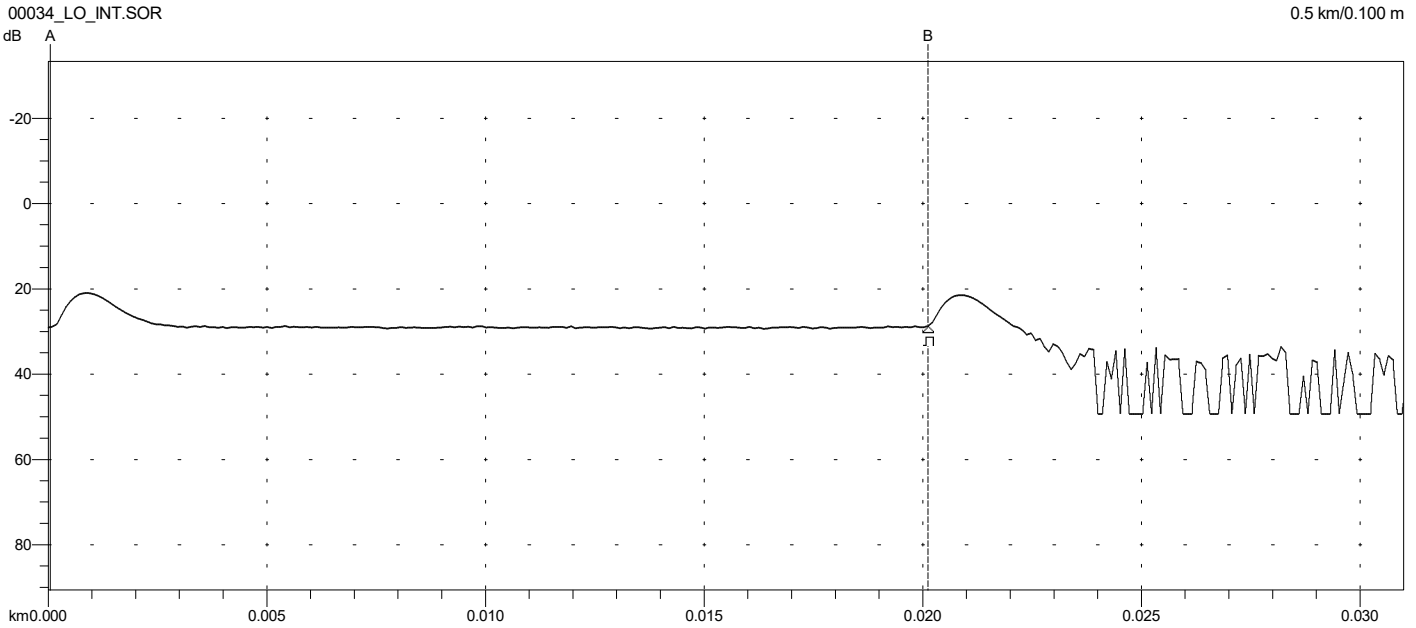

FIBERNET

Anritsu NetWorks/OTDR - Version 5.0.00
Date: 08/10/2023 Time: 08:42 AM

A: 0.0000 km B: 0.0201 km A -> B: 0.0201 km	Index: 1.468200 2-Point Loss: -0.218 dB Reflectance: N/A	[H] 3ns / 0.3m Avg: Fast 12288 /1550 nm/SM

Analysis Results -- 00034_LO_INT.SOR

Feature #/Type	Location (km)	Event-Event (dB) (dB/Km)	Loss (dB)	Refl (dB)
1/E	0.0201	-0.21-10.252	>3.00	>-61.21

Overall (End-to-End) Loss: -0.21 dB

```
Primary Trace: 00034_LO_INT.SOR
Date: 08/09/23 Range: 0.5 km
Time: 07:06 PM Resolution: 0.100 m
Product Type: MT9085B-05 Pulse Width: 3 ns
Opt. Module: Index: 1.468200
Fiber Type: Singlemode WaveLength: 1550 nm
FAS Thresholds: Horz. Shift: 0.0000 km
Loss: 0.05 dB Vert. Shift: 0.00 dB
Reflectance: -60.00 dB No. Averages: 12288
Fiber Break: 3.00 dB
Backscatter: -81.50 Trace Type: Anr SR4731
Trace Flags: Analysis
ORL: N/A
```

----- Page 1 -----

Language: IT
Cable ID:
Fiber ID: 80
Wavelength: 1550
Org. Loc:
Term. Loc:
Cable Code:
Condition: OT
Operator:
Comment:
Supplier: Anritsu
OTDR Model: MT9085B-055
S/N: 6272566725
Optics Mod:
S/N:
S/W Rev.: 2.03
Other: