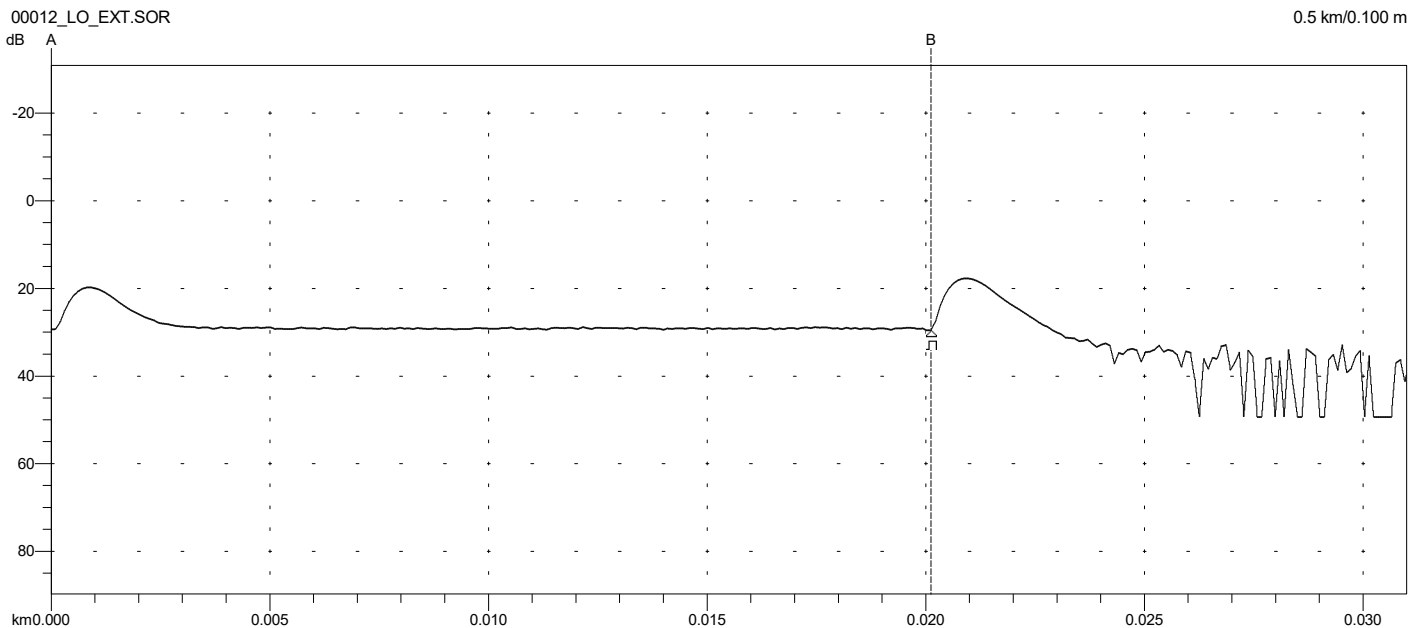

FIBERNET

Anritsu NetWorks/OTDR - Version 5.0.00
Date: 08/10/2023 Time: 08:39 AM

A: 0.0000 km B: 0.0201 km A -> B: 0.0201 km	Index: 1.468200 2-Point Loss: 0.133 dB Reflectance: N/A	[H] 3ns / 0.3m Avg: Fast 12288 /1550 nm/SM

Analysis Results -- 00012_LO_EXT.SOR

Feature #/Type	Location (km)	Event-Event (dB) (dB/Km)	Loss (dB)	Refl (dB)
1/E	0.0201	0.03 1.673	>3.00	>-53.41

Overall (End-to-End) Loss: 0.03 dB

```
Primary Trace: 00012_LO_EXT.SOR
Date: 08/09/23 Range: 0.5 km
Time: 05:39 PM Resolution: 0.100 m
Product Type: MT9085B-05 Pulse Width: 3 ns
Opt. Module: Index: 1.468200
Fiber Type: Singlemode WaveLength: 1550 nm
FAS Thresholds: Horz. Shift: 0.0000 km
Loss: 0.05 dB Vert. Shift: 0.00 dB
Reflectance: -60.00 dB No. Averages: 12288
Fiber Break: 3.00 dB
Backscatter: -81.50 Trace Type: Anr SR4731
Trace Flags: Analysis
ORL: N/A
```

----- Page 1 -----

Language: IT
Cable ID:
Fiber ID: 80
Wavelength: 1550
Org. Loc:
Term. Loc:
Cable Code:
Condition: OT
Operator:
Comment:
Supplier: Anritsu
OTDR Model: MT9085B-055
S/N: 6272566725
Optics Mod:
S/N:
S/W Rev.: 2.03
Other: