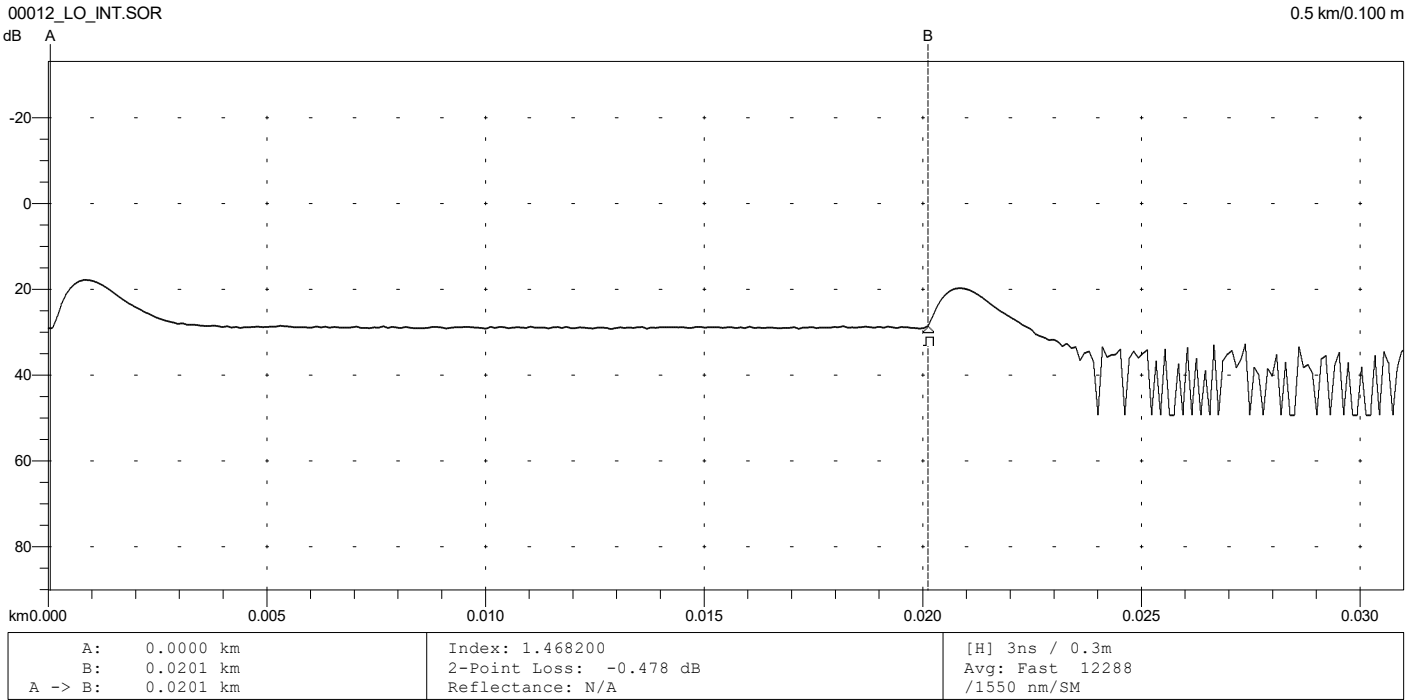

FIBERNET

Anritsu NetWorks/OTDR - Version 5.0.00
Date: 08/10/2023 Time: 08:40 AM

Analysis Results -- 00012_LO_INT.SOR

Feature #/Type	Location (km)	Event-Event (dB) (dB/Km)	Loss (dB)	Refl (dB)
1/E	0.0201	-0.07 -3.412	>3.00	>-58.10

Overall (End-to-End) Loss: -0.07 dB

```
Primary Trace: 00012_LO_INT.SOR
Date: 08/09/23 Range: 0.5 km
Time: 04:25 PM Resolution: 0.100 m
Product Type: MT9085B-05 Pulse Width: 3 ns
Opt. Module: Index: 1.468200
Fiber Type: Singlemode WaveLength: 1550 nm
FAS Thresholds: Horz. Shift: 0.0000 km
Loss: 0.05 dB Vert. Shift: 0.00 dB
Reflectance: -60.00 dB No. Averages: 12288
Fiber Break: 3.00 dB
Backscatter: -81.50 Trace Type: Anr SR4731
Trace Flags: Analysis
ORL: N/A
```

```
----- Page 1 -----
| Language: IT |
| Cable ID: |
| Fiber ID: 80 |
| Wavelength: 1550 |
| Org. Loc: |
| Term. Loc: |
| Cable Code: |
| Condition: OT |
| Operator: |
| Comment: |
| Supplier: Anritsu |
| OTDR Model: MT9085B-055 |
| S/N: 6272566725 |
| Optics Mod: |
| S/N: |
| S/W Rev.: 2.03 |
| Other: |
|-----|
```