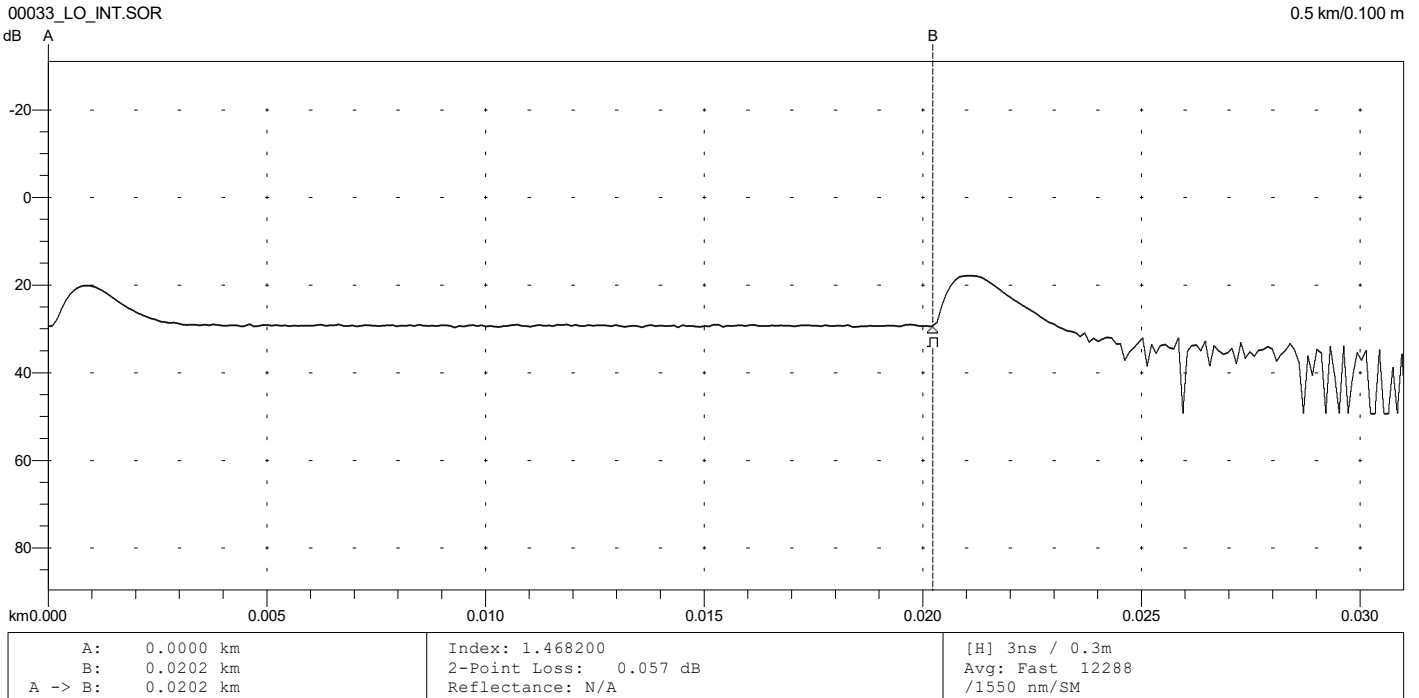

FIBERNET

Anritsu NetWorks/OTDR - Version 5.0.00
Date: 08/10/2023 Time: 08:35 AM

Analysis Results -- 00033_LO_INT.SOR

Feature #/Type	Location (km)	Event-Event (dB) (dB/Km)	Loss (dB)	Refl (dB)
1/E	0.0202	0.06 2.999	>3.00	>-52.89

Overall (End-to-End) Loss: 0.06 dB

```
Primary Trace: 00033_LO_INT.SOR
Date: 08/09/23 Range: 0.5 km
Time: 09:51 PM Resolution: 0.100 m
Product Type: MT9085B-05 Pulse Width: 3 ns
Opt. Module: Index: 1.468200
Fiber Type: Singlemode WaveLength: 1550 nm
FAS Thresholds: Horz. Shift: 0.0000 km
Loss: 0.05 dB Vert. Shift: 0.00 dB
Reflectance: -60.00 dB No. Averages: 12288
Fiber Break: 3.00 dB
Backscatter: -81.50 Trace Type: Anr SR4731
Trace Flags: Analysis
ORL: N/A
```

```
----- Page 1 -----
| Language: IT |
| Cable ID: |
| Fiber ID: 80 |
| Wavelength: 1550 |
| Org. Loc: |
| Term. Loc: |
| Cable Code: |
| Condition: OT |
| Operator: |
| Comment: |
| Supplier: Anritsu |
| OTDR Model: MT9085B-055 |
| S/N: 6272566725 |
| Optics Mod: |
| S/N: |
| S/W Rev.: 2.03 |
| Other: |
|-----|
```