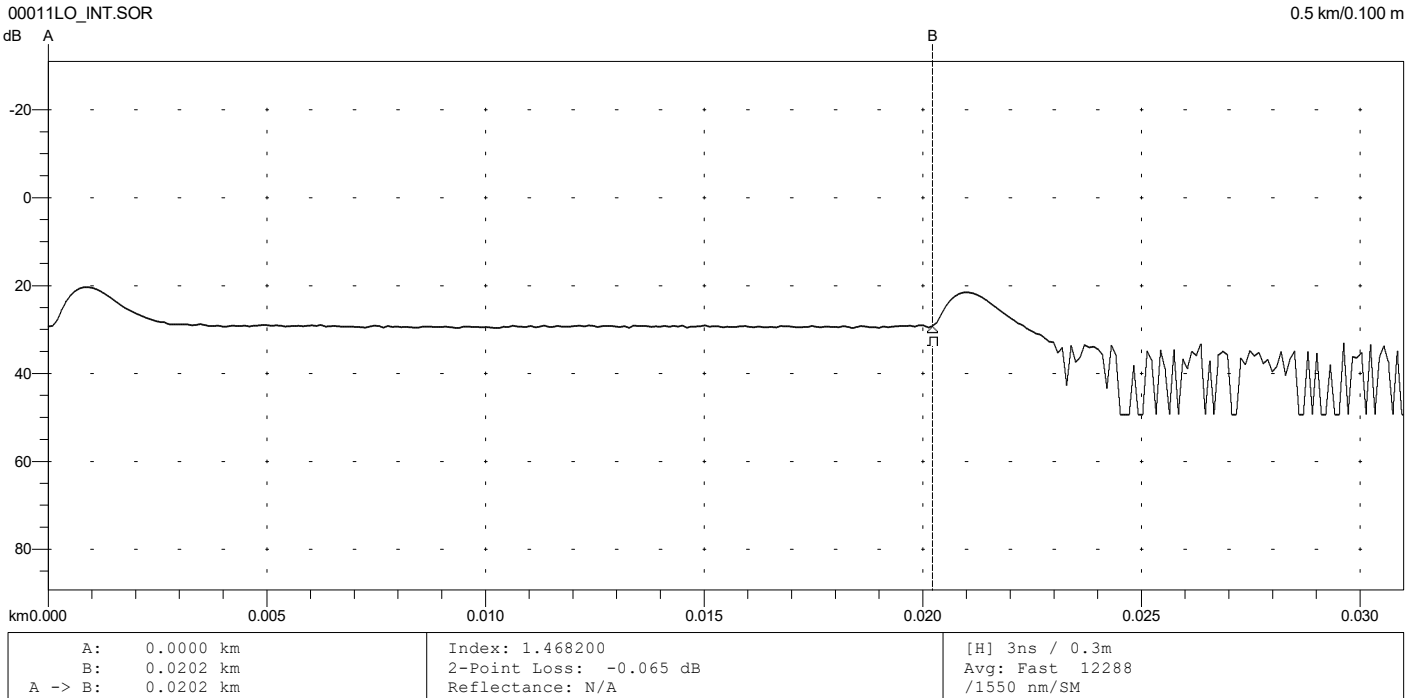

FIBERNET

Anritsu NetWorks/OTDR - Version 5.0.00
Date: 08/10/2023 Time: 08:32 AM

Analysis Results -- 00011LO_INT.SOR

Feature #/Type	Location (km)	Event-Event (dB) (dB/Km)	Loss (dB)	Refl (dB)
1/E	0.0202	-0.05 -2.225	>3.00	>-60.86

Overall (End-to-End) Loss: -0.05 dB

```
Primary Trace: 00011LO_INT.SOR
Date: 08/09/23      Range: 0.5 km
Time: 09:33 PM     Resolution: 0.100 m
Product Type: MT9085B-05 Pulse Width: 3 ns
Opt. Module:      Index: 1.468200
Fiber Type: Singlemode WaveLength: 1550 nm
FAS Thresholds:  Loss: 0.05 dB  Vert. Shift: 0.00 dB
                   Reflectance: -60.00 dB  No. Averages: 12288
                   Fiber Break: 3.00 dB
                   Backscatter: -81.50
Trace Type: Anr SR4731
Trace Flags: Analysis
ORL: N/A
```

```
----- Page 1 -----
| Language: IT          |
| Cable ID:             |
| Fiber ID: 80          |
| Wavelength: 1550     |
| Org. Loc:            |
| Term. Loc:           |
| Cable Code:          |
| Condition: OT        |
| Operator:            |
| Comment:             |
| Supplier: Anritsu    |
| OTDR Model: MT9085B-055
|   S/N: 6272566725    |
| Optics Mod:          |
|   S/N:               |
| S/W Rev.: 2.03      |
| Other:              |
|-----|
```