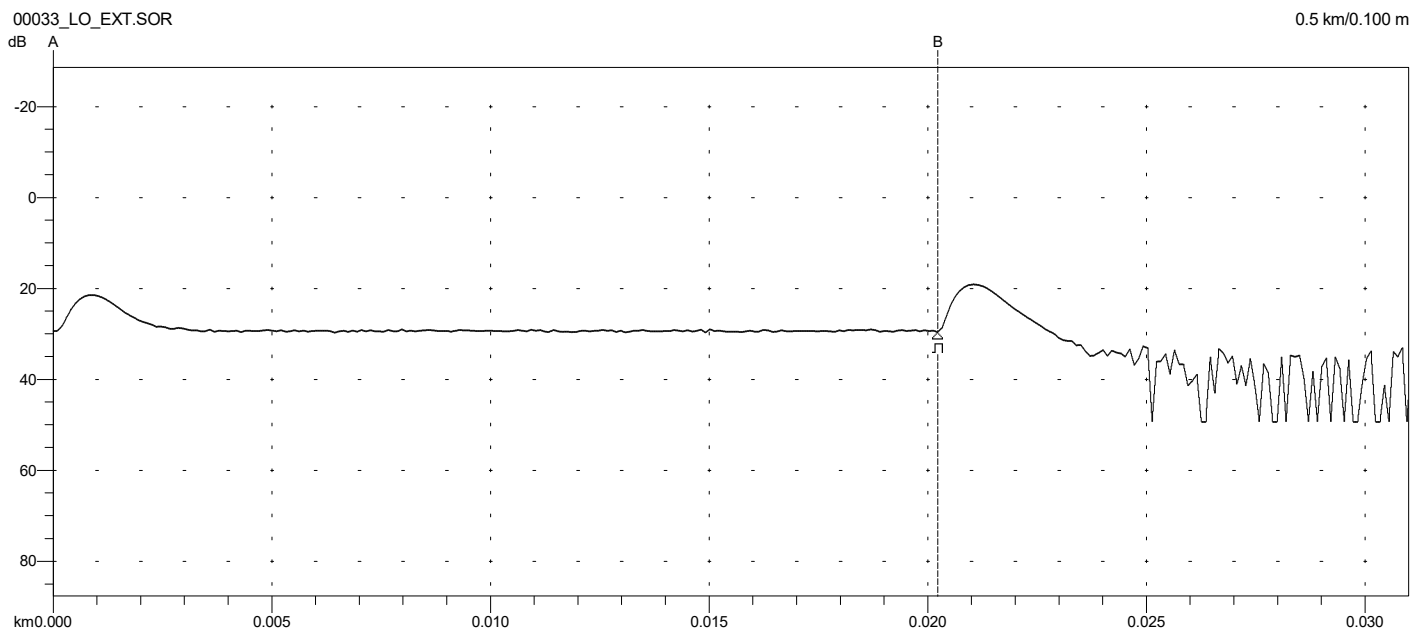

FIBERNET

Anritsu NetWorks/OTDR - Version 5.0.00
Date: 08/10/2023 Time: 08:35 AM

A: 0.0000 km B: 0.0202 km A -> B: 0.0202 km	Index: 1.468200 2-Point Loss: 0.258 dB Reflectance: N/A	[H] 3ns / 0.3m Avg: Fast 12288 /1550 nm/SM

Analysis Results -- 00033_LO_EXT.SOR

Feature #/Type	Location (km)	Event-Event (dB) (dB/Km)	Loss (dB)	Refl (dB)
1/E	0.0202	0.07 3.691	>3.00	>-55.92

Overall (End-to-End) Loss: 0.07 dB

```
Primary Trace: 00033_LO_EXT.SOR
Date: 08/09/23 Range: 0.5 km
Time: 09:47 PM Resolution: 0.100 m
Product Type: MT9085B-05 Pulse Width: 3 ns
Opt. Module: Index: 1.468200
Fiber Type: Singlemode WaveLength: 1550 nm
FAS Thresholds: Horz. Shift: 0.0000 km
Loss: 0.05 dB Vert. Shift: 0.00 dB
Reflectance: -60.00 dB No. Averages: 12288
Fiber Break: 3.00 dB
Backscatter: -81.50 Trace Type: Anr SR4731
Trace Flags: Analysis
ORL: N/A
```

----- Page 1 -----

Language: IT
Cable ID:
Fiber ID: 80
Wavelength: 1550
Org. Loc:
Term. Loc:
Cable Code:
Condition: OT
Operator:
Comment:
Supplier: Anritsu
OTDR Model: MT9085B-055
S/N: 6272566725
Optics Mod:
S/N:
S/W Rev.: 2.03
Other: