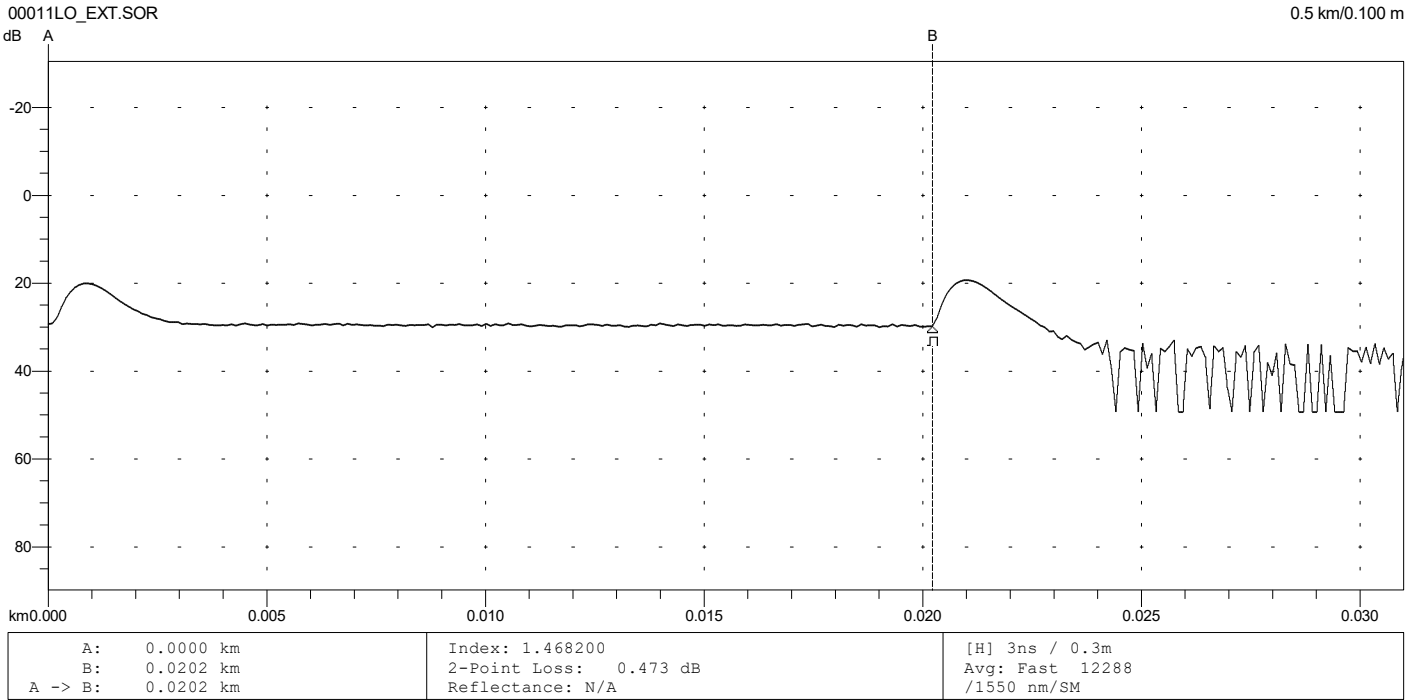

FIBERNET

Anritsu NetWorks/OTDR - Version 5.0.00
Date: 08/10/2023 Time: 08:32 AM

Analysis Results -- 00011LO_EXT.SOR

Feature #/Type	Location (km)	Event-Event (dB) (dB/Km)	Loss (dB)	Refl (dB)
1/E	0.0202	0.56 27.650	>3.00	>-55.88

Overall (End-to-End) Loss: 0.56 dB

```
Primary Trace: 00011LO_EXT.SOR
Date: 08/09/23      Range: 0.5 km
Time: 09:32 PM     Resolution: 0.100 m
Product Type: MT9085B-05 Pulse Width: 3 ns
Opt. Module:      Index: 1.468200
Fiber Type: Singlemode WaveLength: 1550 nm
FAS Thresholds:  Loss: 0.05 dB  Vert. Shift: 0.00 dB
                   Reflectance: -60.00 dB  No. Averages: 12288
                   Fiber Break: 3.00 dB
                   Backscatter: -81.50
Trace Type: Anr SR4731
Trace Flags: Analysis
ORL: N/A
```

```
----- Page 1 -----
| Language: IT          |
| Cable ID:             |
| Fiber ID: 80          |
| Wavelength: 1550     |
| Org. Loc:             |
| Term. Loc:            |
| Cable Code:           |
| Condition: OT         |
| Operator:             |
| Comment:              |
| Supplier: Anritsu     |
| OTDR Model: MT9085B-055 |
|   S/N: 6272566725    |
| Optics Mod:          |
|   S/N:                |
| S/W Rev.: 2.03       |
| Other:                |
|-----|
```