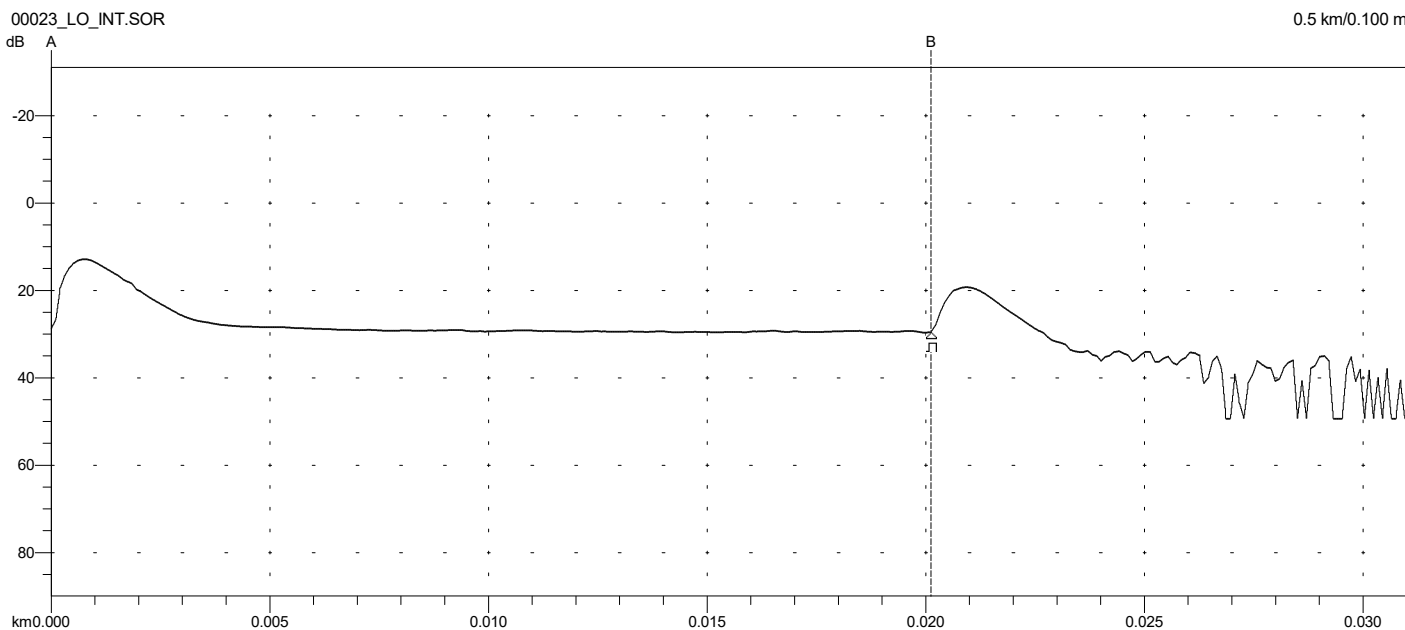

FIBERNET

Anritsu NetWorks/OTDR - Version 5.0.00
Date: 08/04/2023 Time: 05:52 PM

A: 0.0000 km B: 0.0201 km A -> B: 0.0201 km	Index: 1.468200 2-Point Loss: 0.813 dB Reflectance: N/A	[H] 3ns / 0.3m Avg: Fast 13312 /1550 nm/SM

Analysis Results -- 00023_LO_INT.SOR

Feature #/Type	Location (km)	Event-Event (dB) (dB/Km)	Loss (dB)	Refl (dB)
1/E	0.0201	0.82 40.924	>3.00	>-56.12

Overall (End-to-End) Loss: 0.82 dB

```
Primary Trace: 00023_LO_INT.SOR
Date: 08/03/23 Range: 0.5 km
Time: 01:36 PM Resolution: 0.100 m
Product Type: MT9085B-05 Pulse Width: 3 ns
Opt. Module: Index: 1.468200
Fiber Type: Singlemode WaveLength: 1550 nm
FAS Thresholds: Horz. Shift: 0.0000 km
Loss: 0.06 dB Vert. Shift: 0.00 dB
Reflectance: -60.00 dB No. Averages: 13312
Fiber Break: 3.00 dB
Backscatter: -81.50 Trace Type: Anr SR4731
Trace Flags: Analysis
ORL: N/A
```

```
----- Page 1 -----
| Language: IT |
| Cable ID: |
| Fiber ID: 1 |
| Wavelength: 1550 |
| Org. Loc: |
| Term. Loc: |
| Cable Code: |
| Condition: OT |
| Operator: |
| Comment: |
| Supplier: Anritsu |
| OTDR Model: MT9085B-055 |
| S/N: 6272458690 |
| Optics Mod: |
| S/N: |
| S/W Rev.: 2.00 |
| Other: |
|-----|
```