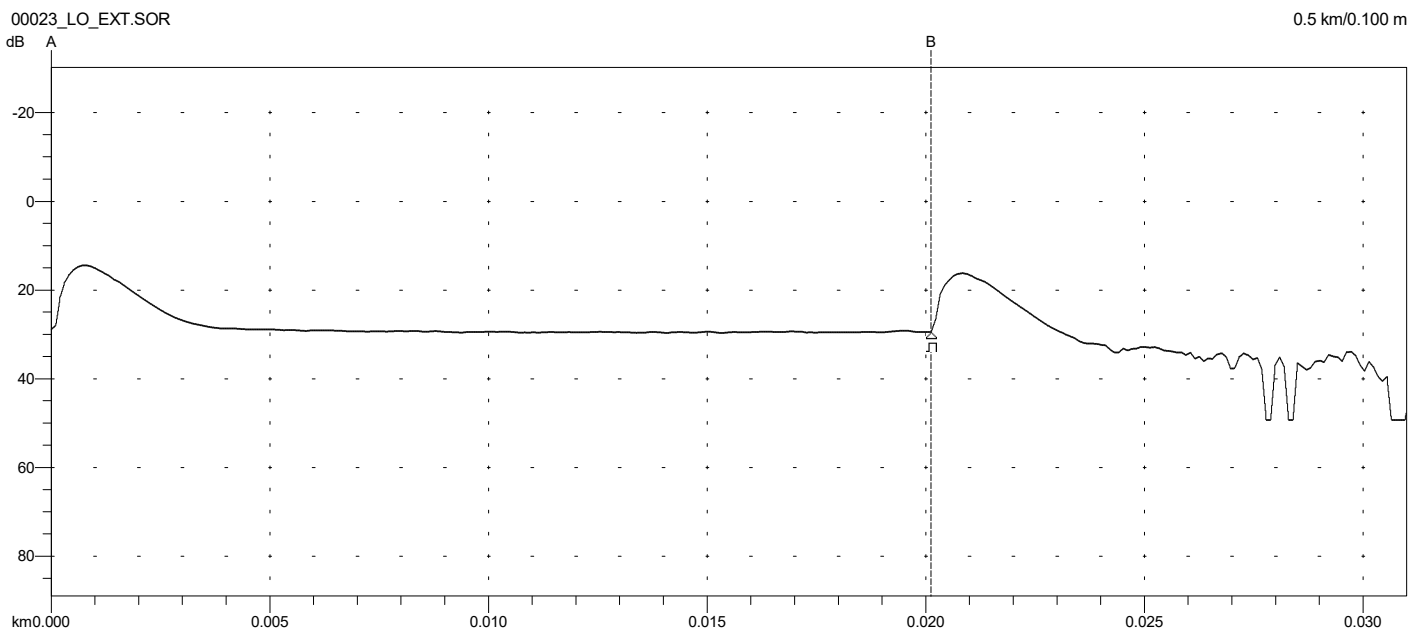

FIBERNET

Anritsu NetWorks/OTDR - Version 5.0.00
Date: 08/04/2023 Time: 05:52 PM

A: 0.0000 km B: 0.0201 km A -> B: 0.0201 km	Index: 1.468200 2-Point Loss: 0.600 dB Reflectance: N/A	[H] 3ns / 0.3m Avg: Fast 13312 /1550 nm/SM

Analysis Results -- 00023_LO_EXT.SOR

Feature #/Type	Location (km)	Event-Event (dB) (dB/Km)	Loss (dB)	Refl (dB)
1/E	0.0201	0.85 42.332	>3.00	>-50.17

Overall (End-to-End) Loss: 0.85 dB

```
Primary Trace: 00023_LO_EXT.SOR
Date: 08/03/23 Range: 0.5 km
Time: 01:34 PM Resolution: 0.100 m
Product Type: MT9085B-05 Pulse Width: 3 ns
Opt. Module: Index: 1.468200
Fiber Type: Singlemode WaveLength: 1550 nm
FAS Thresholds: Horz. Shift: 0.0000 km
Loss: 0.06 dB Vert. Shift: 0.00 dB
Reflectance: -60.00 dB No. Averages: 13312
Fiber Break: 3.00 dB
Backscatter: -81.50 Trace Type: Anr SR4731
Trace Flags: Analysis
ORL: N/A
```

----- Page 1 -----

Language: IT
Cable ID:
Fiber ID: 1
Wavelength: 1550
Org. Loc:
Term. Loc:
Cable Code:
Condition: OT
Operator:
Comment:
Supplier: Anritsu
OTDR Model: MT9085B-055
S/N: 6272458690
Optics Mod:
S/N:
S/W Rev.: 2.00
Other: