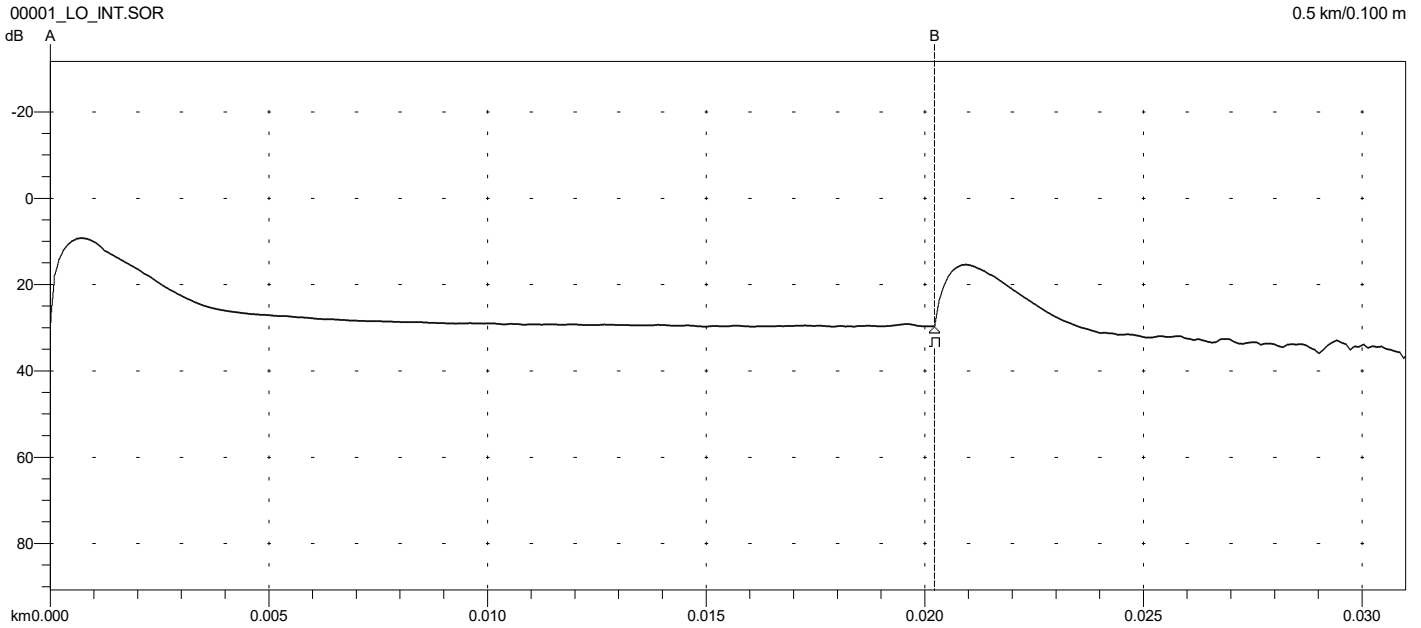

FIBERNET

Anritsu NetWorks/OTDR - Version 5.0.00
Date: 08/04/2023 Time: 05:42 PM

A: 0.0000 km B: 0.0202 km A -> B: 0.0202 km	Index: 1.468200 2-Point Loss: 0.763 dB Reflectance: N/A	[H] 3ns / 0.3m Avg: Fast 13312 /1550 nm/SM

Analysis Results -- 00001_LO_INT.SOR

Feature #/Type	Location (km)	Event-Event (dB) (dB/Km)	Loss (dB)	Refl (dB)
1/E	0.0202	?? ??	>3.00	>-48.19

Overall (End-to-End) Loss: ??

```
Primary Trace: 00001_LO_INT.SOR
Date: 08/03/23 Range: 0.5 km
Time: 11:24 AM Resolution: 0.100 m
Product Type: MT9085B-05 Pulse Width: 3 ns
Opt. Module: Index: 1.468200
Fiber Type: Singlemode WaveLength: 1550 nm
FAS Thresholds: Horz. Shift: 0.0000 km
Loss: 0.06 dB Vert. Shift: 0.00 dB
Reflectance: -60.00 dB No. Averages: 13312
Fiber Break: 3.00 dB
Backscatter: -81.50 Trace Type: Anr SR4731
Trace Flags: Analysis
ORL: N/A
```

```
----- Page 1 -----
| Language: IT |
| Cable ID: |
| Fiber ID: 1 |
| Wavelength: 1550 |
| Org. Loc: |
| Term. Loc: |
| Cable Code: |
| Condition: OT |
| Operator: |
| Comment: |
| Supplier: Anritsu |
| OTDR Model: MT9085B-055 |
| S/N: 6272458690 |
| Optics Mod: |
| S/N: |
| S/W Rev.: 2.00 |
| Other: |
```