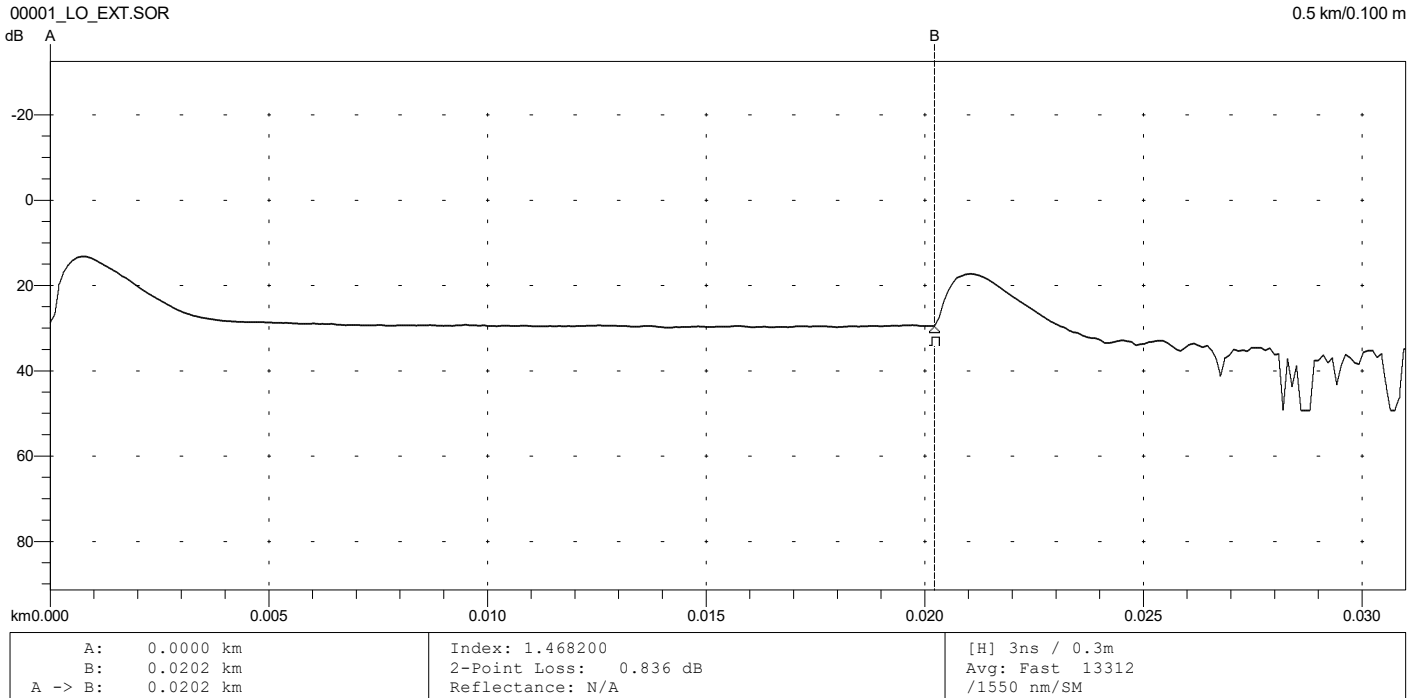

FIBERNET

Anritsu NetWorks/OTDR - Version 5.0.00
Date: 08/04/2023 Time: 05:41 PM

Analysis Results -- 00001_LO_EXT.SOR

Feature #/Type	Location (km)	Event-Event (dB) (dB/Km)	Loss (dB)	Refl (dB)
1/E	0.0202	0.86 42.711	>3.00	>-52.24

Overall (End-to-End) Loss: 0.86 dB

```
Primary Trace: 00001_LO_EXT.SOR
Date: 08/03/23 Range: 0.5 km
Time: 11:21 AM Resolution: 0.100 m
Product Type: MT9085B-05 Pulse Width: 3 ns
Opt. Module: Index: 1.468200
Fiber Type: Singlemode WaveLength: 1550 nm
FAS Thresholds: Horz. Shift: 0.0000 km
Loss: 0.06 dB Vert. Shift: 0.00 dB
Reflectance: -60.00 dB No. Averages: 13312
Fiber Break: 3.00 dB
Backscatter: -81.50 Trace Type: Anr SR4731
Trace Flags: Analysis
ORL: N/A
```

```
----- Page 1 -----
| Language: IT |
| Cable ID: |
| Fiber ID: 1 |
| Wavelength: 1550 |
| Org. Loc: |
| Term. Loc: |
| Cable Code: |
| Condition: OT |
| Operator: |
| Comment: |
| Supplier: Anritsu |
| OTDR Model: MT9085B-055 |
| S/N: 6272458690 |
| Optics Mod: |
| S/N: |
| S/W Rev.: 2.00 |
| Other: |
```