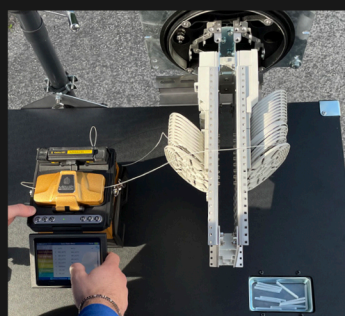

PRATICO

COMPARTMENT FOR PROTECTION SLEEVES

STEEL CORNER PROTECTION

ADJUSTABLE HEIGHTS

3 MM ABS SURFACE

CLOSURE AND UMBRELLA FIXING CLAMP

PRACTICAL FOR SPLICING

UMBRELLA HOLDER