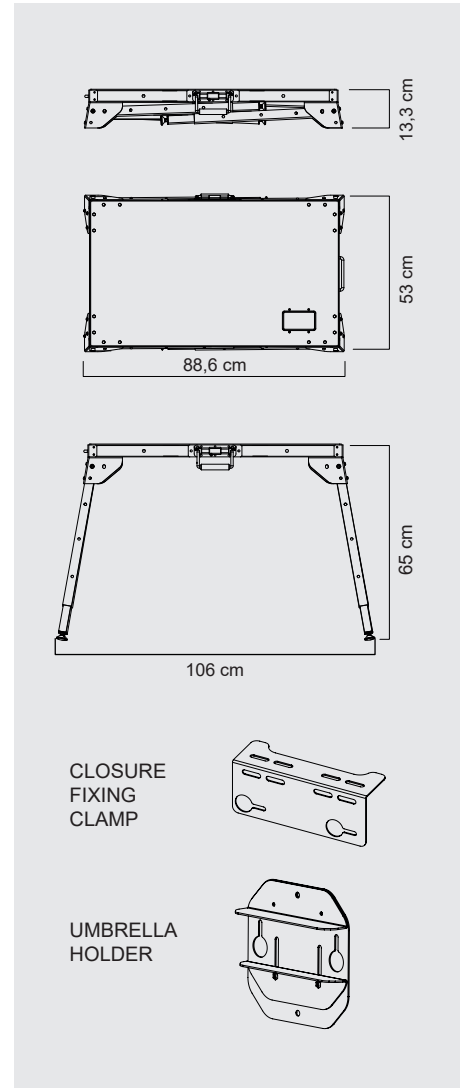

TROLLEY KIT

For a handy transport and to carry equipment (closure fixing clamp included)

Code:TAVKITTRL

TECHNICAL SPECIFICATIONS

MATERIAL	Steel	
WORKING SURFACE	ABS 3mm	
WIDTH	88,6 cm	
DEPTH	53 cm	
ADJUSTABLE HEIGHTS	65/77/90 cm	
HEIGHT (CLOSED)	13,3 cm	
WEIGHT	14 Kg without accessories 17 kg full accessorized	
	Umbrella holder	0,5 Kg
	Closure fixing clamp	0,5 Kg
	Trolley kit	2 Kg

- 1 ABS SURFACE
- 2 ADJUSTABLE HEIGHTS FROM 65 TO 90 cm
- 3 ADJUSTABLE FEET MAX 6 CM
- 4 HANDLE FOR EASY TRANSPORT
- 5 COMPARTMENT FOR PROTECTION SLEEVES
- 6 STEEL CORNER PROTECTION
- 7 HANDLE FOR TROLLEY VERSION
- 8 CLOSURE FIXING CLAMP
- 9 UMBRELLA HOLDER
- 10 WHEELS FOR A HANDY TRANSPORT