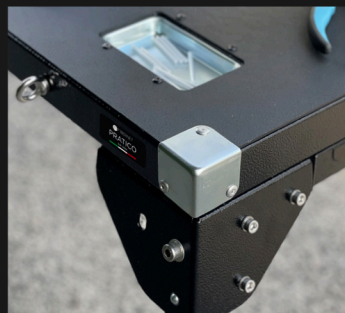

PRATICO

WORKING STATION

Adjustable heights
Umbrella and closure holder
Wheels for an easy transport

PRATICO

WORKING STATION

Code:TAVPRATICOSTD

**3 ADJUSTABLE
HEIGHTS**

**COMPARTMENT FOR
PROTECTION SLEEVES**

TROLLEY KIT

For a handy transport and to carry equipment (closure fixing clamp included)

Code:TAVKITTRL

TECHNICAL SPECIFICATIONS

MATERIAL	Steel	
WORKING SURFACE	ABS 3mm	
WIDTH	88,6 cm	
DEPTH	53 cm	
ADJUSTABLE HEIGHTS	65/77/90 cm	
HEIGHT (CLOSED)	13,3 cm	
WEIGHT	14 Kg without accessories 17 kg full accessorized	
	Umbrella holder	0,5 Kg
	Closure fixing clamp	0,5 Kg
	Trolley kit	2 Kg

- 1 ABS SURFACE
- 2 ADJUSTABLE HEIGHTS FROM 65 TO 90 cm
- 3 ADJUSTABLE FEET MAX 6 CM
- 4 HANDLE FOR EASY TRANSPORT
- 5 COMPARTMENT FOR PROTECTION SLEEVES
- 6 STEEL CORNER PROTECTION
- 7 HANDLE FOR TROLLEY VERSION
- 8 CLOSURE FIXING CLAMP
- 9 UMBRELLA HOLDER
- 10 WHEELS FOR A HANDY TRANSPORT

PRATICO

COMPARTMENT FOR PROTECTION SLEEVES

STEEL CORNER PROTECTION

ADJUSTABLE HEIGHTS

3 MM ABS SURFACE

CLOSURE AND UMBRELLA FIXING CLAMP

PRACTICAL FOR SPLICING

UMBRELLA HOLDER